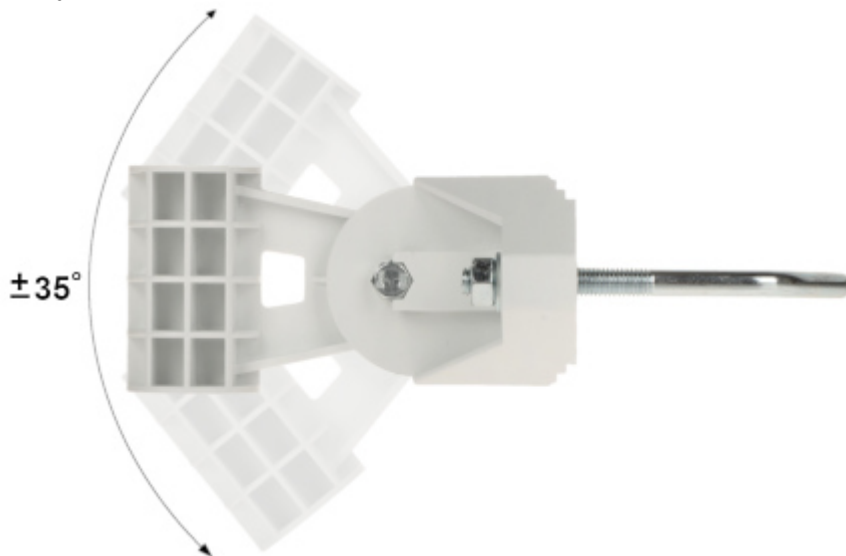

Code: BM-HC-BOX

POLE MOUNT **BM-HC-BOX** STALFLEX

Net: 4.56 EUR Gross: 4.56 EUR

The BM-HC-BOX pole mount allows to mount on a pole directional or sector antennas.

SPECIFICATION

Material:	Plastic
Tilt angle adjustment:	$\pm 35^\circ$
Distance from mounting surface:	115 mm
Length of the mounting element:	62 mm
The diameter of the fixing element:	$\varnothing 37$ mm
Pole diameters range:	$\varnothing 40 \dots \varnothing 65$ mm
Color:	White
Weight:	0.21 kg
Dimensions:	124 x 96 x 62 mm
Manufacturer / Brand:	STALFLEX
Guarantee:	2 years

PRESENTATION

DELTA-OPTI Monika Matysiak; <https://www.delta.poznan.pl>
POL; 60-713 Poznań; Graniczna 10
e-mail: delta-opti@delta.poznan.pl; tel: +(48) 61 864 69 60

Tilt adjustment:

Mounting side view:

In the kit:

PACKAGE

Dimensions (L x W x H): 0x0x0 mm	Gross Weight: 0 kg
----------------------------------	--------------------