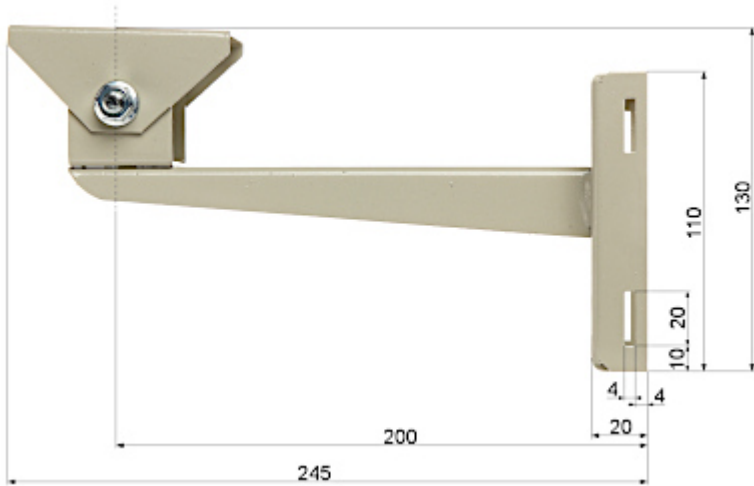

Bracket proper montage: