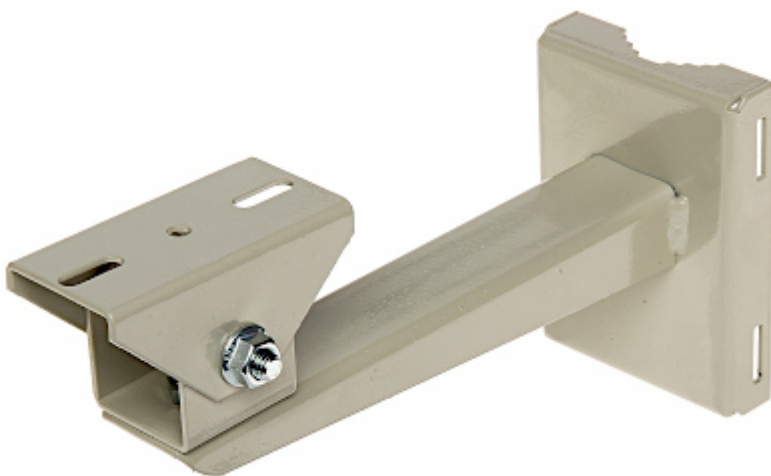

PRESENTATION

Bracket dimensions:

DELTA-OPTI Monika Matysiak; <https://www.delta.poznan.pl>
POL; 60-713 Poznań; Graniczna 10
e-mail: delta-opti@delta.poznan.pl; tel: +(48) 61 864 69 60