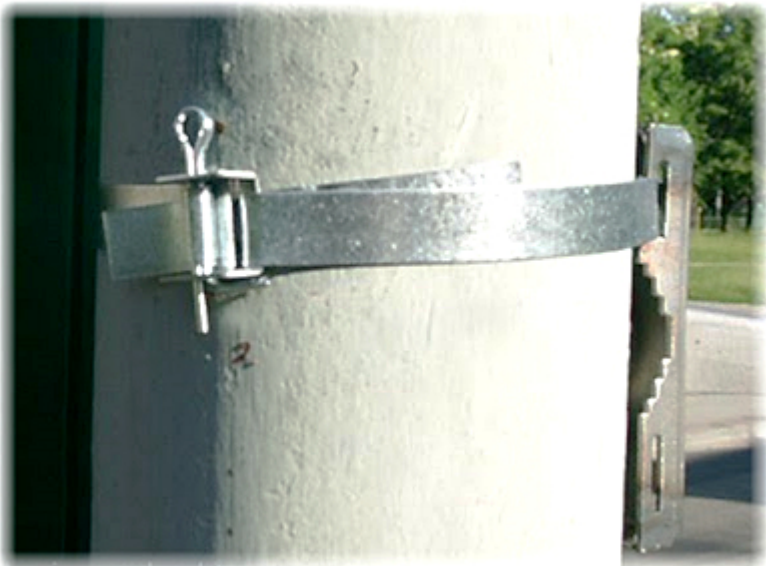

In the kit:

DELTA-OPTI Monika Matysiak; <https://www.delta.poznan.pl>
POL; 60-713 Poznań; Graniczna 10
e-mail: delta-opti@delta.poznan.pl; tel: +(48) 61 864 69 60