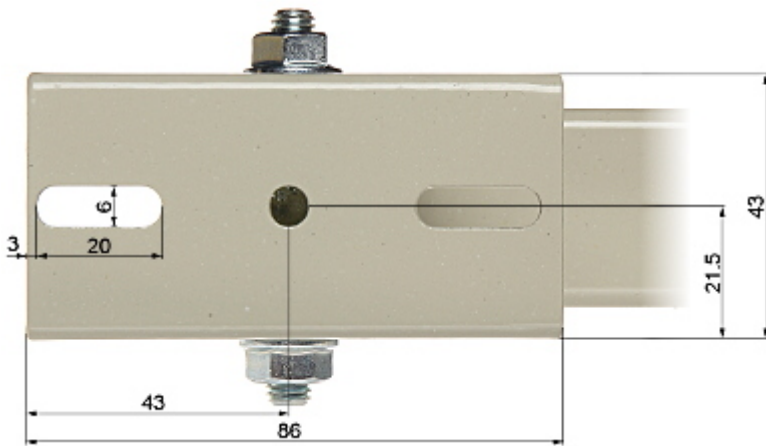

Bracket proper montage: