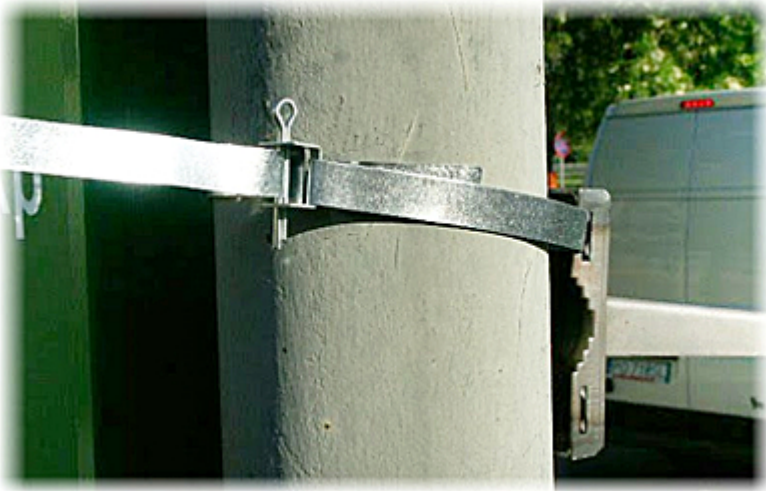

In the kit:

DELTA-OPTI Monika Matysiak; <https://www.delta.poznan.pl>
POL; 60-713 Poznań; Graniczna 10
e-mail: delta-opti@delta.poznan.pl; tel: +(48) 61 864 69 60