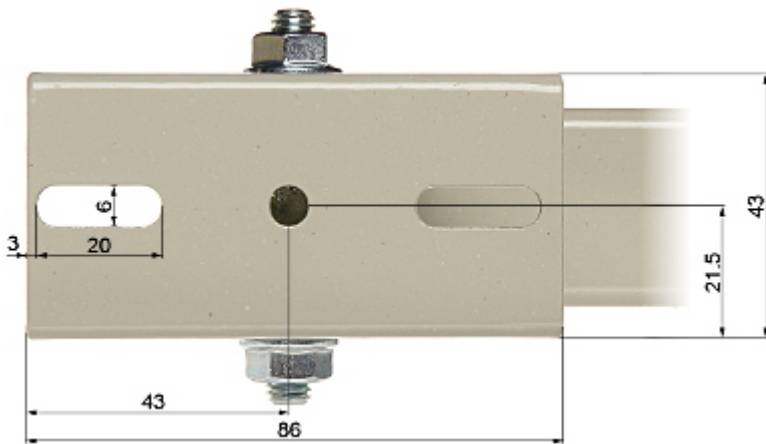

## HOUSING POLE MOUNT **BRP-30W**

Net: **8.17 EUR** Gross: **10.05 EUR**

Steel bracket, powder painted, designed to mount the camera housings or cameras on the poles.

### SPECIFICATION

Material:	Steel - powder painted
Distance from mounting surface:	300 mm
Pole diameters range:	Ø 50 ... Ø 160 mm
Color:	Ivory
Adjustment:	in two planes
Strip length:	2 m (total) - it must be split to two equal parts
Main features:	The mounting with the steel strips
Weight:	0.78 kg
Manufacturer / Brand:	DELTA
Guarantee:	<b>3 years</b>

### PRESENTATION

Bracket dimensions:

In the kit: