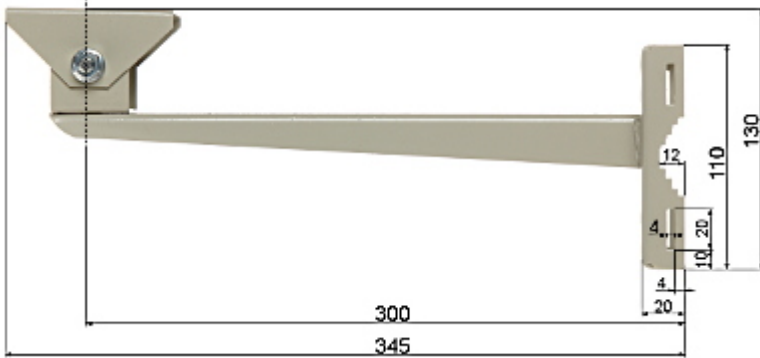

Bracket dimensions: