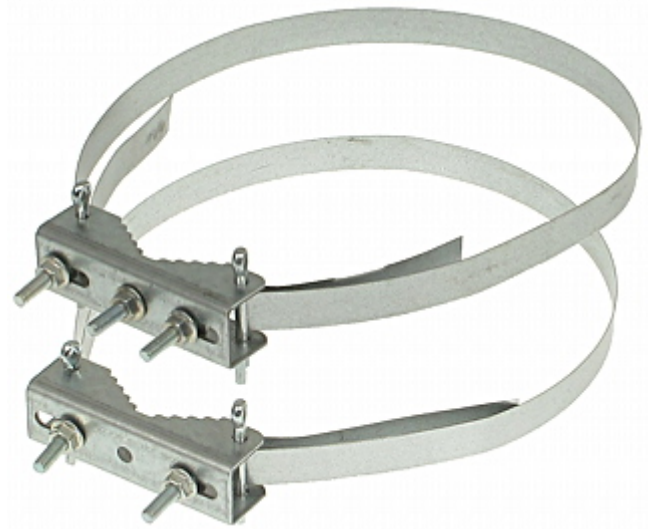

Code: BRU-2

## POLE MOUNT **BRU-2**

Net: **3.10 EUR** Gross: **3.81 EUR**

Steel, galvanized mount intended for mounting camera housing bracket on a pole.

### SPECIFICATION

Material:	Steel galvanized
Pole diameters range:	Ø 90 ... Ø 150 mm
Strip length:	2 m (total)
Strip width:	16 mm
Strip thickness:	0.4 mm
Support:	TP-207, BR-260H, BR300TP
Main features:	<ul style="list-style-type: none"><li>• The mounting with the steel strips</li><li>• In the kit - Screws Ø 5 mm, Thread length : 10 mm</li></ul>
Weight:	0.34 kg
Manufacturer / Brand:	DELTA
Guarantee:	<b>3 years</b>

The single clamp holes distance:

In the kit:

Package: