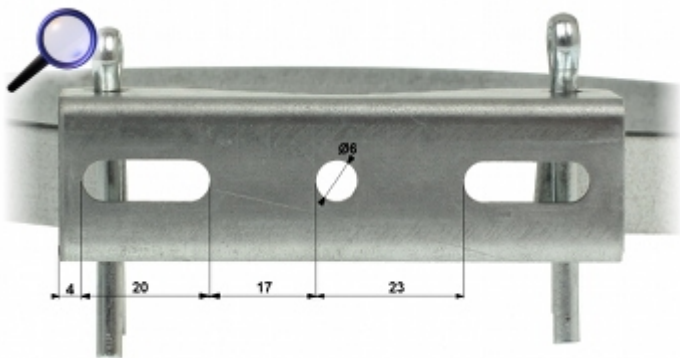

## POLE MOUNT **BRU-2**

Net: **3.10 EUR** Gross: **3.81 EUR**

Steel, galvanized mount intended for mounting camera housing bracket on a pole.

### SPECIFICATION

Material:	Steel galvanized
Pole diameters range:	Ø 90 ... Ø 150 mm
Strip length:	2 m (total)
Strip width:	16 mm
Strip thickness:	0.4 mm
Support:	TP-207, BR-260H, BR300TP
Main features:	<ul style="list-style-type: none"><li>• The mounting with the steel strips</li><li>• In the kit - Screws Ø 5 mm, Thread length : 10 mm</li></ul>
Weight:	0.34 kg
Manufacturer / Brand:	DELTA
Guarantee:	<b>3 years</b>

### PRESENTATION

The correct mounting of the strip:

DELTA-OPTI Monika Matysiak; <https://www.delta.poznan.pl>  
POL; 60-713 Poznań; Graniczna 10  
e-mail: [delta-opti@delta.poznan.pl](mailto:delta-opti@delta.poznan.pl); tel: +(48) 61 864 69 60

The single clamp holes distance:

In the kit:

Package: