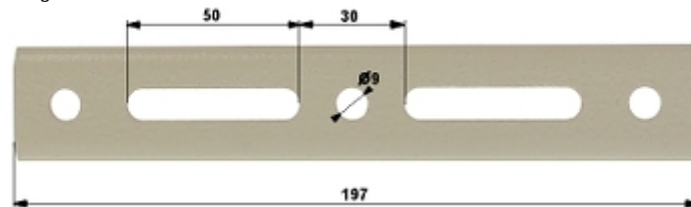

Code: OR-150/S

POLE MOUNT **OR-150/S**

Net: **16.32 USD** Gross: **20.07 USD**

Clamp with reinforced profile. It allows to mounting camera bracket to a pole.

SPECIFICATION

Material:	Steel - powder painted
Color:	Ivory
Pole diameters range:	Ø 45 ... Ø 150 mm
Cable hiding:	—
Weight:	1.9 kg
Manufacturer / Brand:	DELTA
Guarantee:	3 years

PRESENTATION

Single element dimensions:

DELTA-OPTI Monika Matysiak; <https://www.delta.poznan.pl>
POL; 60-713 Poznań; Graniczna 10
e-mail: delta-opti@delta.poznan.pl; tel: +(48) 61 864 69 60

Method of mounting: