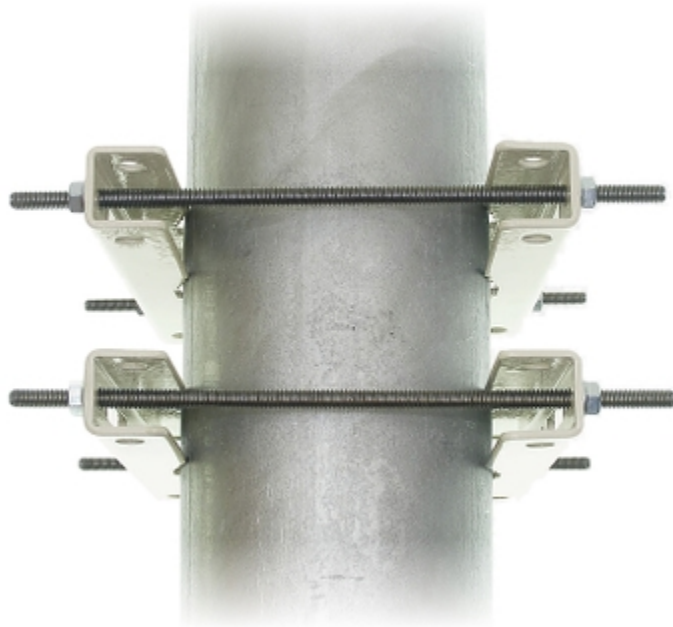

Method of mounting: