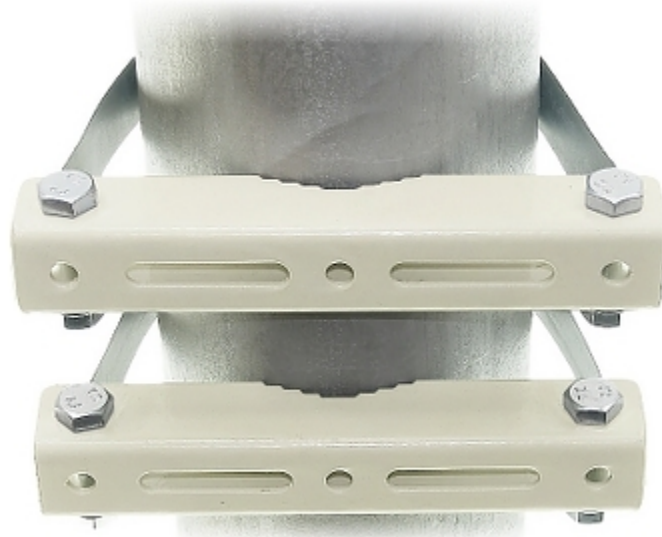

Code: OR-150/T

POLE MOUNT **OR-150/T**

Net: **10.13 USD** Gross: **12.46 USD**

Steel bracket, powder painted, designed to mount the camera housings or cameras on the poles.

SPECIFICATION

| | |
|-----------------------|---|
| Material: | Steel - powder painted |
| Pole diameters range: | Ø 70 ... Ø 280 mm |
| Strip length: | 2 x 1 m |
| Strip width: | 26 mm |
| Support: | TP-207, BR-145H, BR300TP, TP-210 |
| Main features: | <ul style="list-style-type: none">• The mounting with the steel strips• Static load 50 kg per unit |
| Weight: | 0.91 kg |
| Manufacturer / Brand: | DELTA |
| Guarantee: | 3 years |

PRESENTATION

Single element dimensions:

Method of mounting:

Example of application:

In the kit: