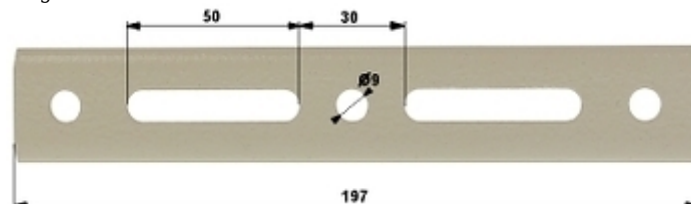

Code: OR-150/T

POLE MOUNT **OR-150/T**

Net: **10.13 USD** Gross: **12.46 USD**

Steel bracket, powder painted, designed to mount the camera housings or cameras on the poles.

SPECIFICATION

| | |
|-----------------------|---|
| Material: | Steel - powder painted |
| Pole diameters range: | Ø 70 ... Ø 280 mm |
| Strip length: | 2 x 1 m |
| Strip width: | 26 mm |
| Support: | TP-207, BR-145H, BR300TP, TP-210 |
| Main features: | <ul style="list-style-type: none">• The mounting with the steel strips• Static load 50 kg per unit |
| Weight: | 0.91 kg |
| Manufacturer / Brand: | DELTA |
| Guarantee: | 3 years |

PRESENTATION

Single element dimensions:

Method of mounting:

Example of application:

In the kit: