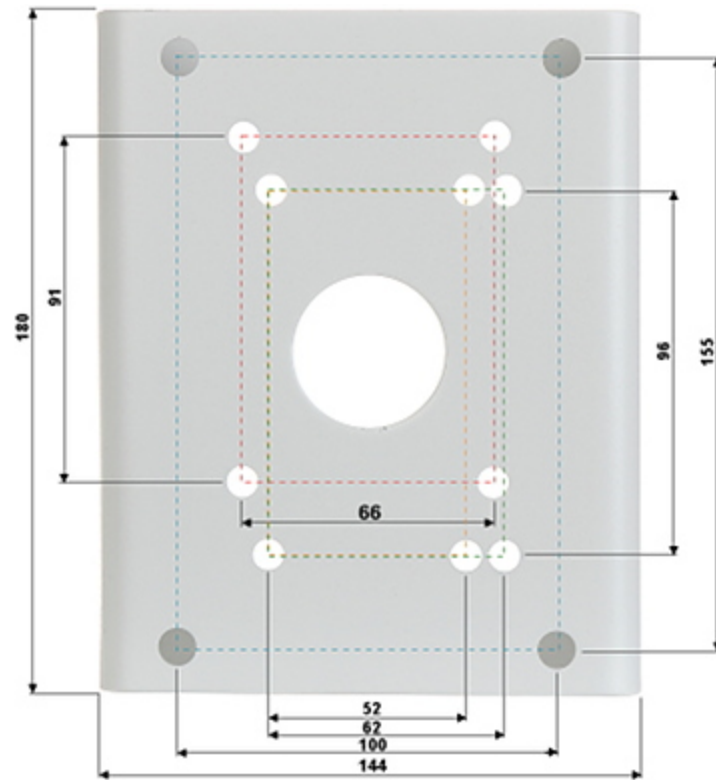

Code: BD-LP10

POLE MOUNT **BD-LP10**

Net: **26.90 EUR** Gross: **33.09 EUR**

Mount designed to camera installation on a pole.

SPECIFICATION

Suitable for cameras:	OMEGA-21P22-12, OMEGA-A10-5, OMEGA-20AH16-6, OMEGA-20T18-12 , LUMENA-11CV1-157, LUMENA-12HD1-55, LUMENA-12M1E-55, LUMENA-22M1-107, LUMENA-12AH1-55, LUMENA-11CV1-55, LUMENA-12TV1-55, LUMENA-22TV1-157
Pole diameters range:	Ø 100 ... Ø 130 mm
Material:	Steel - powder painted
Color:	White
Weight:	1.05 kg
Dimensions:	144 x 180 mm
Guarantee:	2 years

PRESENTATION

DELTA-OPTI Monika Matysiak; <https://www.delta.poznan.pl>
POL; 60-713 Poznań; Graniczna 10
e-mail: delta-opti@delta.poznan.pl; tel: +(48) 61 864 69 60

Bracket dimensions:

Top view - clamping strips diameters range: