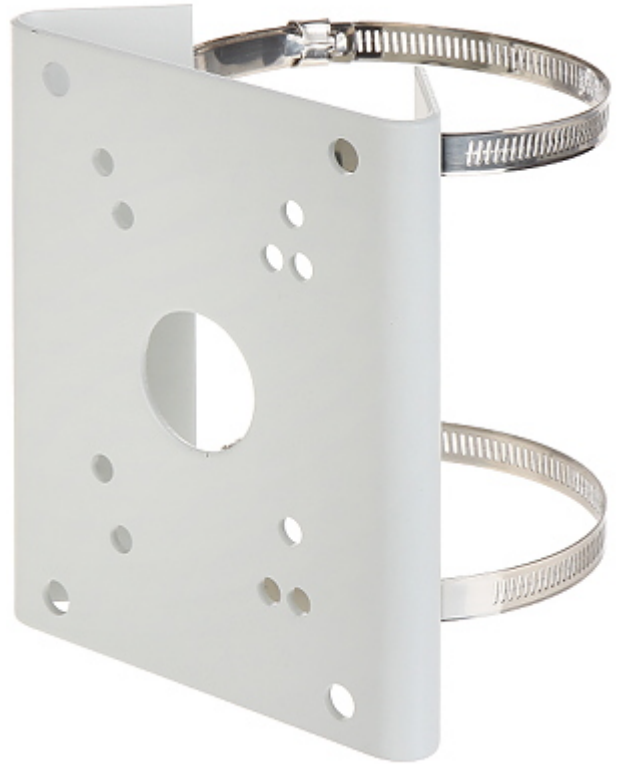

Code: BD-LP10

POLE MOUNT **BD-LP10**

Net: **26.90 EUR** Gross: **33.09 EUR**

Mount designed to camera installation on a pole.

SPECIFICATION

Suitable for cameras:	OMEGA-21P22-12, OMEGA-A10-5, OMEGA-20AH16-6, OMEGA-20T18-12 , LUMENA-11CV1-157, LUMENA-12HD1-55, LUMENA-12M1E-55, LUMENA-22M1-107, LUMENA-12AH1-55, LUMENA-11CV1-55, LUMENA-12TV1-55, LUMENA-22TV1-157
Pole diameters range:	Ø 100 ... Ø 130 mm
Material:	Steel - powder painted
Color:	White
Weight:	1.05 kg
Dimensions:	144 x 180 mm
Guarantee:	2 years