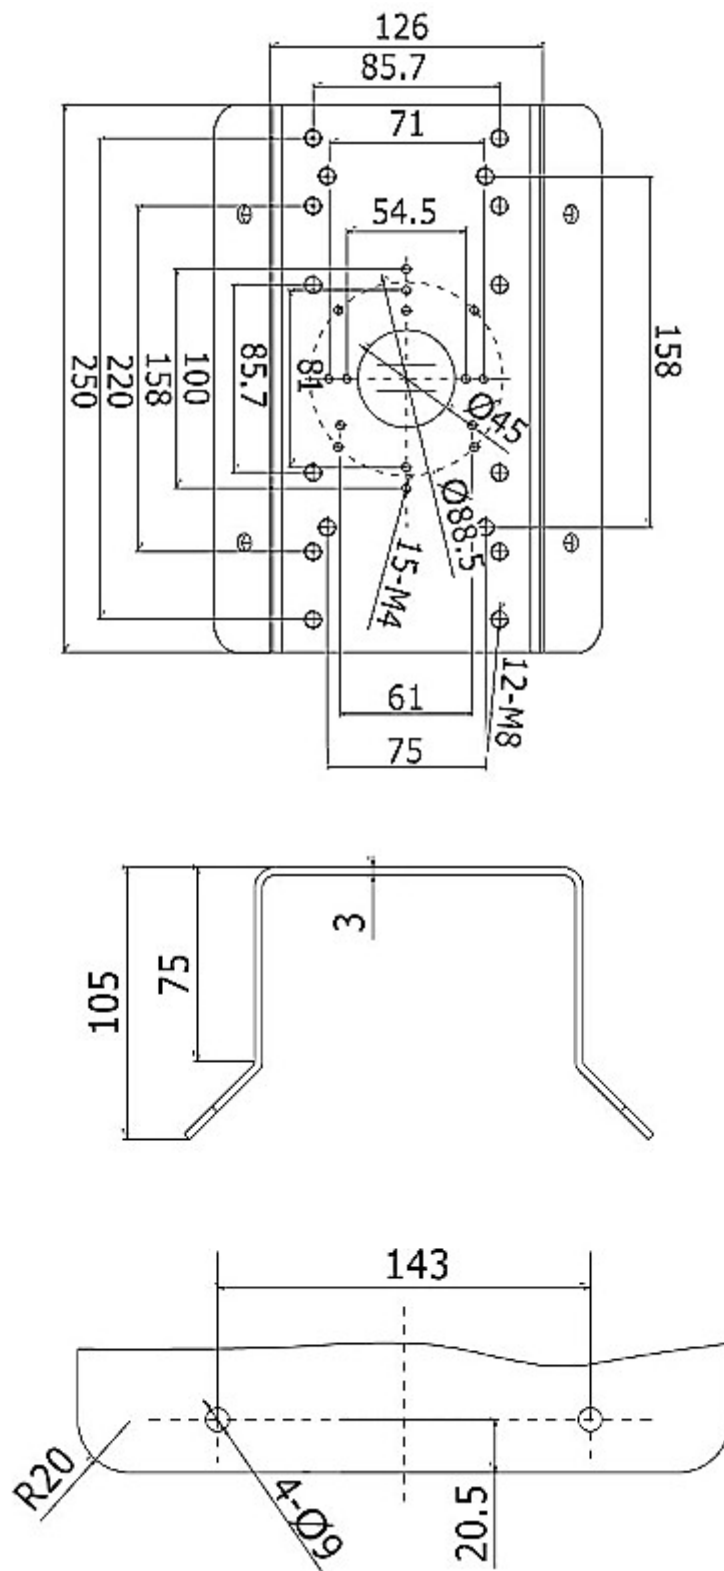

Code: DS-1276ZJ

CAMERA CORNER BRACKET **DS-1276ZJ** Hikvision

Net: **28.01 EUR** Gross: **34.45 EUR**

Camera bracket, which enables camera installation on the building corner.

SPECIFICATION

Suitable for cameras:	Hikvision
Material:	Metal
Color:	White
Weight:	1.85 kg
Dimensions:	108 x 175 x 250 mm
Manufacturer / Brand:	Hikvision
SAP Code:	302700379
Guarantee:	3 years

Dimensions:

In the kit: