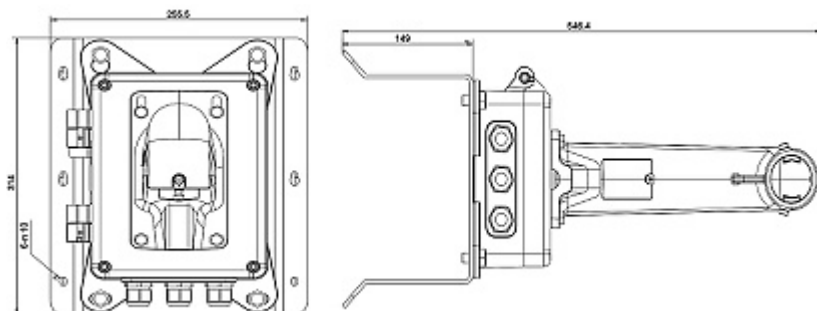

Code: DS-1602ZJ-BOX-CORNER

CAMERA CORNER BRACKET **DS-1602ZJ-BOX-CORNER** Hikvision

Net: **144.74 EUR** Gross: **178.03 EUR**

For outdoor use.

SPECIFICATION

Suitable for cameras:	Hikvision
Material:	Aluminum / Steel
Color:	White
Weight:	8 kg
Dimensions:	546 x 314 x 256 mm
SAP Code:	302700812
Manufacturer / Brand:	Hikvision
Guarantee:	2 years

In the kit:

PACKAGE

Dimensions (L x W x H): 0x0x0 mm	Gross Weight: 0 kg
----------------------------------	--------------------