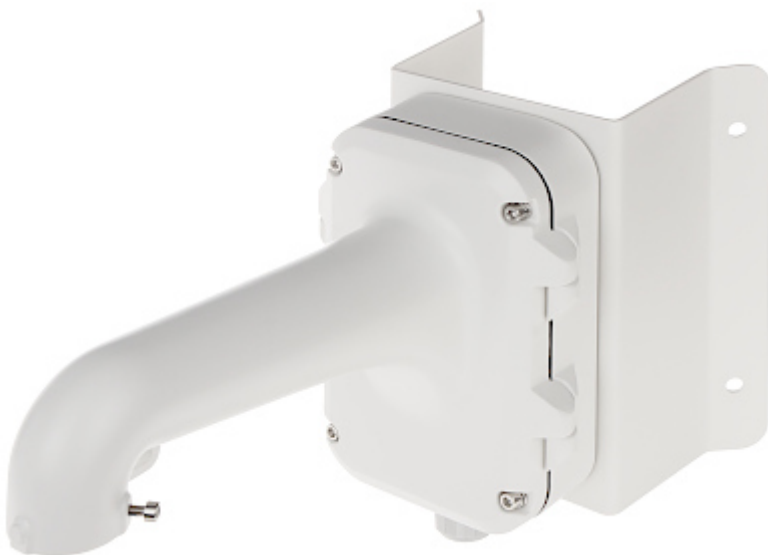

PRESENTATION

DELTA-OPTI Monika Matysiak; <https://www.delta.poznan.pl>
POL; 60-713 Poznań; Graniczna 10
e-mail: delta-opti@delta.poznan.pl; tel: +(48) 61 864 69 60