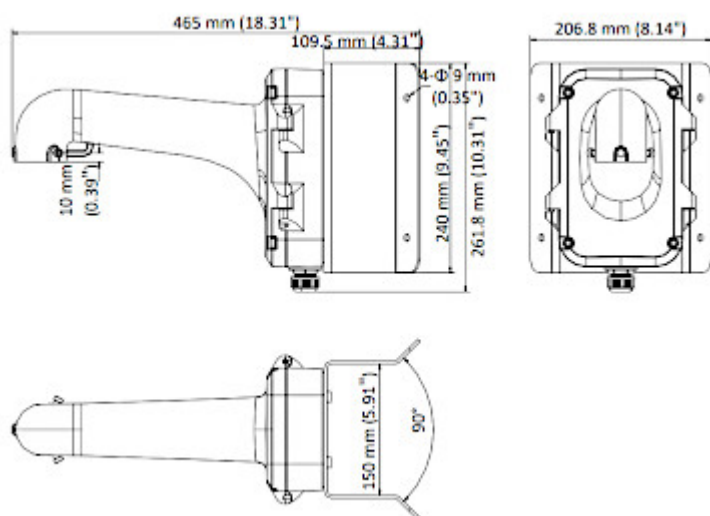

## SPECIFICATION

Suitable for cameras:	Hikvision
Material:	Aluminum / Steel
Color:	White
Weight:	4.28 kg
Dimensions:	470 x 200 x 240 mm
Manufacturer / Brand:	Hikvision
SAP Code:	302701665
Guarantee:	2 years

Side view:

Internal view:

Dimensions:

In the kit:

**PACKAGE**

Dimensions (L x W x H): 0x0x0 mm	Gross Weight: 0 kg
----------------------------------	--------------------