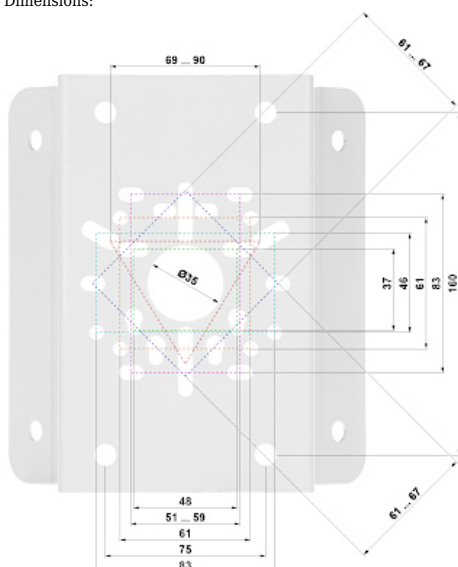

PRESENTATION

Dimensions:

DELTA-OPTI Monika Matysiak; <https://www.delta.poznan.pl>
POL; 60-713 Poznań; Graniczna 10
e-mail: delta-opti@delta.poznan.pl; tel: +(48) 61 864 69 60