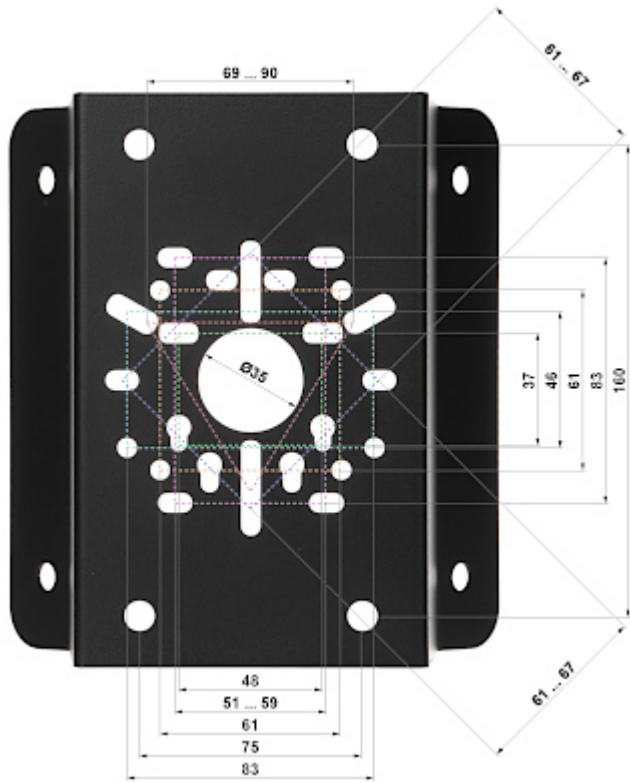

Code: CHC-B

CAMERA CORNER BRACKET **CHC-B**

Net: 13.79 EUR Gross: 13.79 EUR

Camera bracket, which enables camera installation on the building corner.

SPECIFICATION

Material:	Steel - powder painted
Color:	Black
Dimensions:	195 x 177 x 110 mm
Guarantee:	2 years

PRESENTATION

Dimensions:

DELTA-OPTI Monika Matysiak; <https://www.delta.poznan.pl>
POL; 60-713 Poznań; Graniczna 10
e-mail: delta-opti@delta.poznan.pl; tel: +(48) 61 864 69 60

Top view:

PACKAGE

Dimensions (L x W x H): 0x0x0 mm	Gross Weight: 0 kg
----------------------------------	--------------------