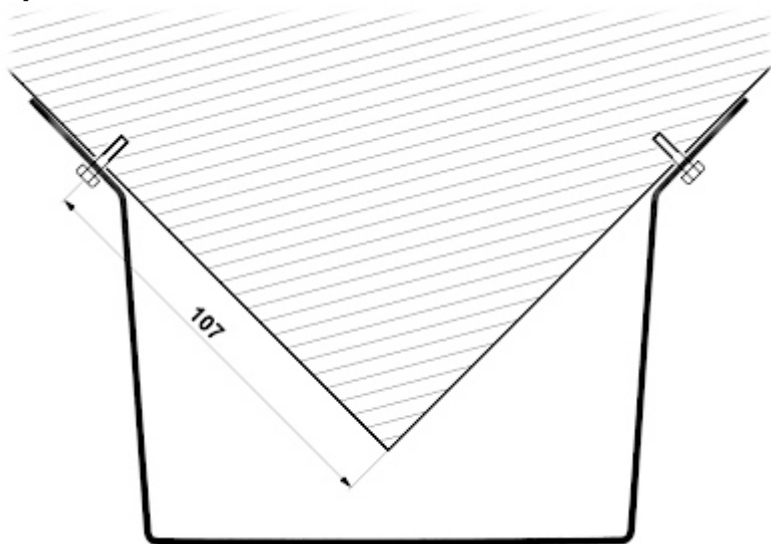

Code: CHC-B

CAMERA CORNER BRACKET **CHC-B**

Net: 13.79 EUR Gross: 13.79 EUR

Camera bracket, which enables camera installation on the building corner.

SPECIFICATION

Material:	Steel - powder painted
Color:	Black
Dimensions:	195 x 177 x 110 mm
Guarantee:	2 years

PRESENTATION

Dimensions:

DELTA-OPTI Monika Matysiak; <https://www.delta.poznan.pl>
POL; 60-713 Poznań; Graniczna 10
e-mail: delta-opti@delta.poznan.pl; tel: +(48) 61 864 69 60

Top view:

PACKAGE

Dimensions (L x W x H): 0x0x0 mm	Gross Weight: 0 kg
----------------------------------	--------------------