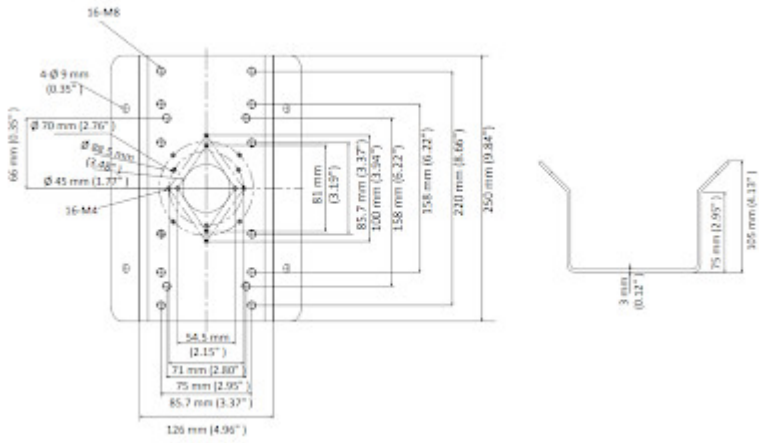

Code: DS-1276ZJ-SUS

CAMERA CORNER BRACKET **DS-1276ZJ-SUS** Hikvision

Net: **49.71 EUR** Gross: **61.14 EUR**

Camera bracket, which enables camera installation on the building corner.

SPECIFICATION

Suitable for cameras:	Hikvision
Material:	Metal
Color:	White
Weight:	1.94 kg
Dimensions:	105 x 182 x 250 mm
Manufacturer / Brand:	Hikvision
SAP Code:	302701678
Guarantee:	3 years

PRESENTATION

Front view:

Rear view:

Top view:

Side view:

Dimensions:

In the kit: