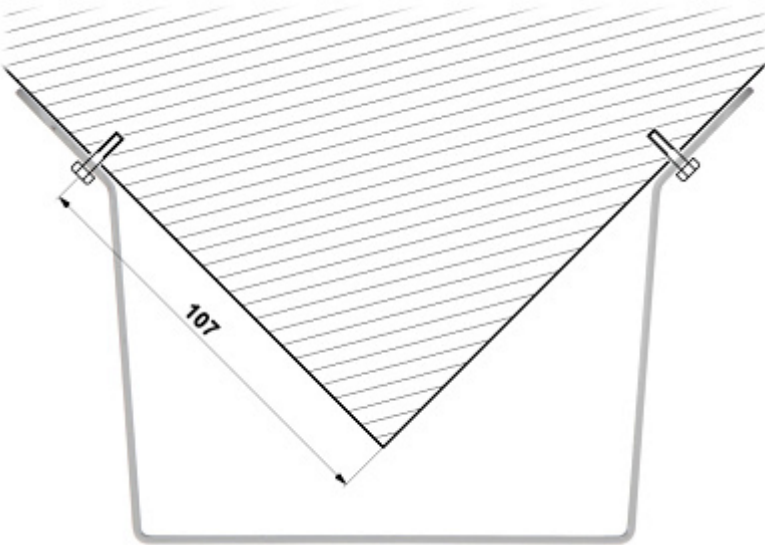

Code: CHC-G

CAMERA CORNER BRACKET **CHC-G**

Net: 12.41 EUR Gross: 12.41 EUR

Camera bracket, which enables camera installation on the building corner.

SPECIFICATION

Material:	Steel galvanized
Color:	Silver
Dimensions:	195 x 177 x 110 mm
Guarantee:	2 years

PRESENTATION

Dimensions:

DELTA-OPTI Monika Matysiak; <https://www.delta.poznan.pl>
POL; 60-713 Poznań; Graniczna 10
e-mail: delta-opti@delta.poznan.pl; tel: +(48) 61 864 69 60

Top view:

PACKAGE

Dimensions (L x W x H): 0x0x0 mm	Gross Weight: 0 kg
----------------------------------	--------------------