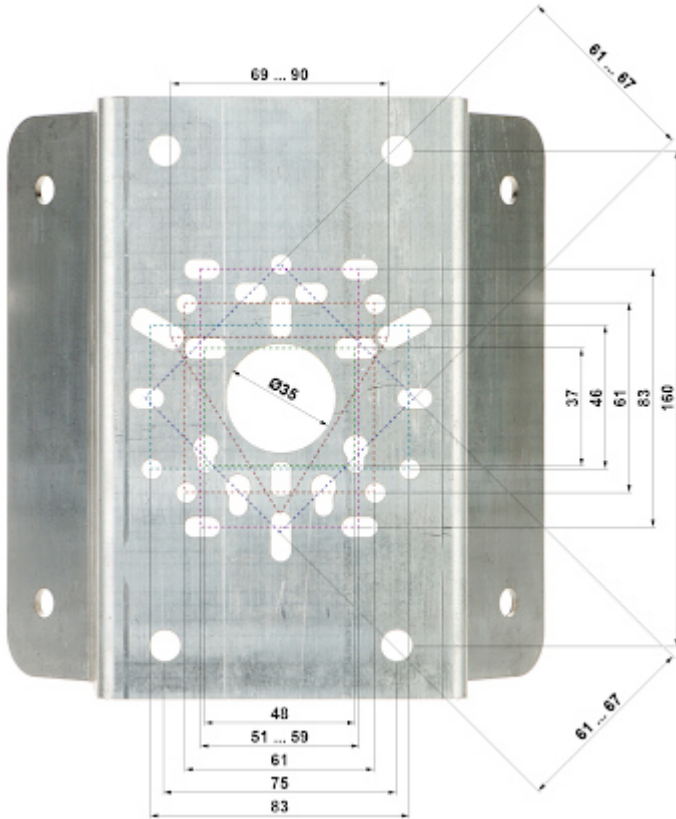

Code: CHC-G

CAMERA CORNER BRACKET **CHC-G**

Net: 12.41 EUR Gross: 12.41 EUR

Camera bracket, which enables camera installation on the building corner.

SPECIFICATION

Material:	Steel galvanized
Color:	Silver
Dimensions:	195 x 177 x 110 mm
Guarantee:	2 years

PRESENTATION

Dimensions:

DELTA-OPTI Monika Matysiak; <https://www.delta.poznan.pl>
POL; 60-713 Poznań; Graniczna 10
e-mail: delta-opti@delta.poznan.pl; tel: +(48) 61 864 69 60

Top view:

PACKAGE

Dimensions (L x W x H): 0x0x0 mm	Gross Weight: 0 kg
----------------------------------	--------------------