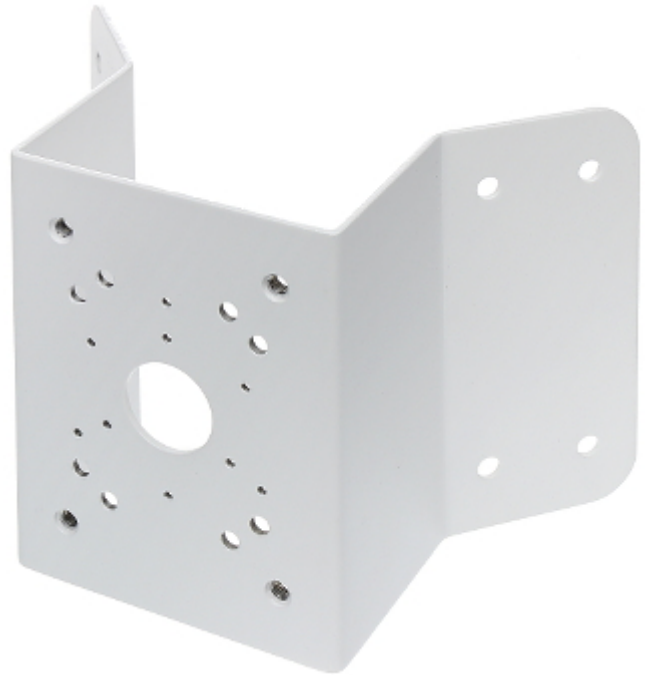

Code: PFA151

CAMERA CORNER BRACKET **PFA151** DAHUA

Net: **34.34 EUR** Gross: **42.24 EUR**

Camera bracket, which enables camera installation on the building corner.

SPECIFICATION

Suitable for cameras:	DAHUA - documentation for download below.
Material:	Steel galvanized
Color:	White
Weight:	1.73 kg
Dimensions:	240 x 170 x 138 mm
Manufacturer / Brand:	DAHUA
Guarantee:	3 years

PRESENTATION

Camera mounting side view:

DELTA-OPTI Monika Matysiak; <https://www.delta.poznan.pl>
POL; 60-713 Poznań; Graniczna 10
e-mail: delta-opti@delta.poznan.pl; tel: +(48) 61 864 69 60

Top view:

Dimensions: