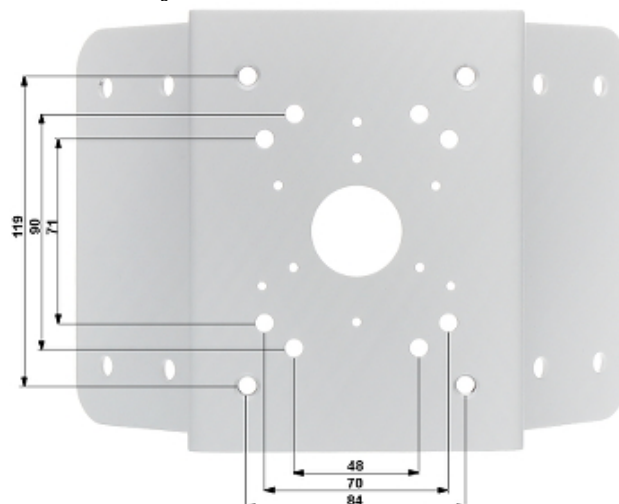

Code: PFA151

CAMERA CORNER BRACKET **PFA151** DAHUA

Net: **34.34 EUR** Gross: **42.24 EUR**

Camera bracket, which enables camera installation on the building corner.

SPECIFICATION

Suitable for cameras:	DAHUA - documentation for download below.
Material:	Steel galvanized
Color:	White
Weight:	1.73 kg
Dimensions:	240 x 170 x 138 mm
Manufacturer / Brand:	DAHUA
Guarantee:	3 years

PRESENTATION

Camera mounting side view:

DELTA-OPTI Monika Matysiak; <https://www.delta.poznan.pl>
POL; 60-713 Poznań; Graniczna 10
e-mail: delta-opti@delta.poznan.pl; tel: +(48) 61 864 69 60

Top view:

Dimensions: