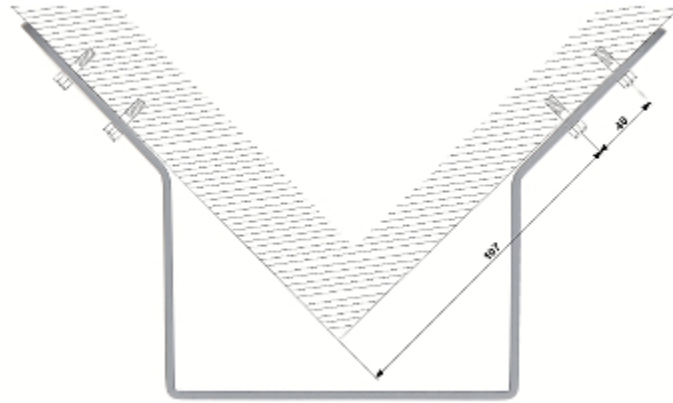

Code: PFA151

CAMERA CORNER BRACKET **PFA151** DAHUA

Net: **34.34 EUR** Gross: **42.24 EUR**

Camera bracket, which enables camera installation on the building corner.

SPECIFICATION

Suitable for cameras:	DAHUA - documentation for download below.
Material:	Steel galvanized
Color:	White
Weight:	1.73 kg
Dimensions:	240 x 170 x 138 mm
Manufacturer / Brand:	DAHUA
Guarantee:	3 years

PRESENTATION

Camera mounting side view:

DELTA-OPTI Monika Matysiak; <https://www.delta.poznan.pl>
POL; 60-713 Poznań; Graniczna 10
e-mail: delta-opti@delta.poznan.pl; tel: +(48) 61 864 69 60

Top view:

Dimensions: