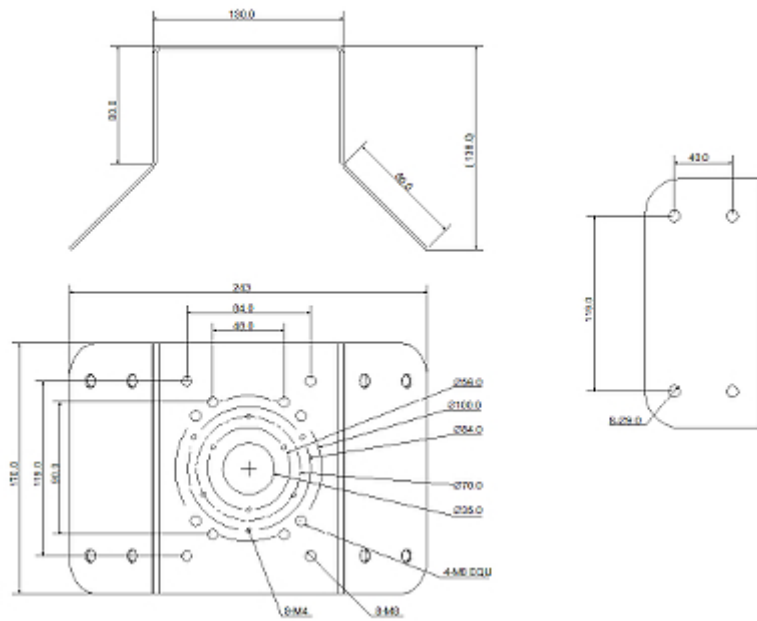

Code: PFA151

CAMERA CORNER BRACKET **PFA151** DAHUA

Net: **34.34 EUR** Gross: **42.24 EUR**

Camera bracket, which enables camera installation on the building corner.

SPECIFICATION

Suitable for cameras:	DAHUA - documentation for download below.
Material:	Steel galvanized
Color:	White
Weight:	1.73 kg
Dimensions:	240 x 170 x 138 mm
Manufacturer / Brand:	DAHUA
Guarantee:	3 years

PRESENTATION

Camera mounting side view:

DELTA-OPTI Monika Matysiak; <https://www.delta.poznan.pl>
POL; 60-713 Poznań; Graniczna 10
e-mail: delta-opti@delta.poznan.pl; tel: +(48) 61 864 69 60

Top view:

Dimensions: