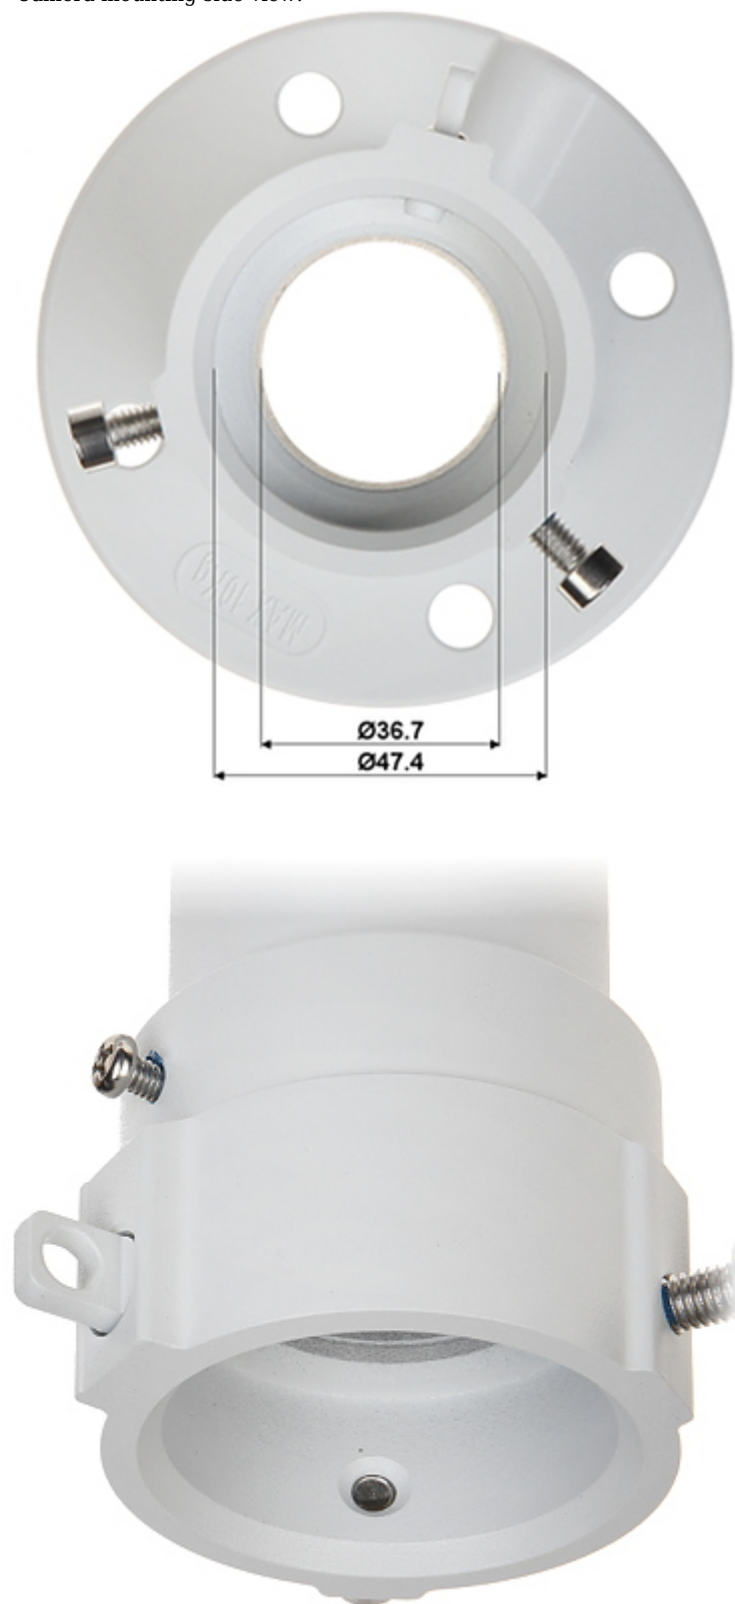

Code: DS-1661ZJ

## CAMERA CEILING BRACKET **DS-1661ZJ** Hikvision

Net: **156.00 PLN** Gross: **191.88 PLN**

Ceiling bracket for cameras. Bracket has cable entry.

### SPECIFICATION

Neck diameter:	Ø 47.4 mm
Suitable for cameras:	Hikvision - Speed Dome
Material:	Aluminum
Color:	White
Distance from mounting surface:	200 mm
Weight:	0.7 kg
Dimensions:	Ø 116.5 x 200 mm
Manufacturer / Brand:	Hikvision
SAP Code:	302700179
Guarantee:	<b>3 years</b>

Camera mounting side view:

View of the ceiling mounting side:

Dimensions:

In the kit: