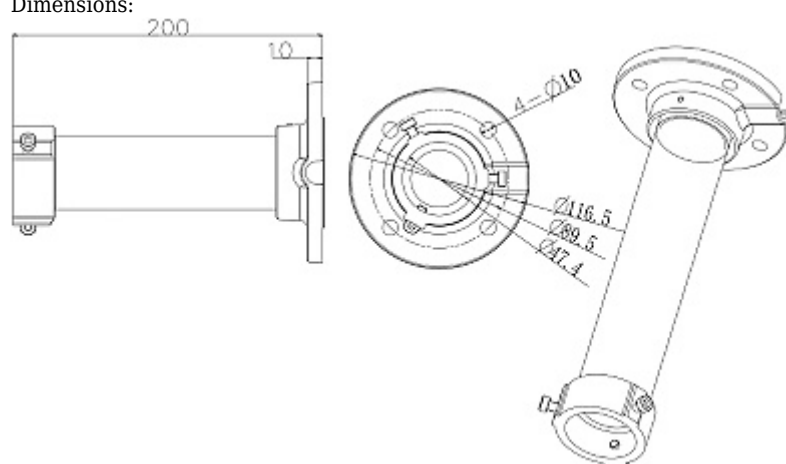

### SPECIFICATION

Neck diameter:	Ø 47.4 mm
Suitable for cameras:	Hikvision - Speed Dome
Material:	Aluminum
Color:	White
Distance from mounting surface:	200 mm
Weight:	0.7 kg
Dimensions:	Ø 116.5 x 200 mm
Manufacturer / Brand:	Hikvision
SAP Code:	302700179
Guarantee:	<b>3 years</b>

Camera mounting side view:

View of the ceiling mounting side:

Dimensions:

In the kit: