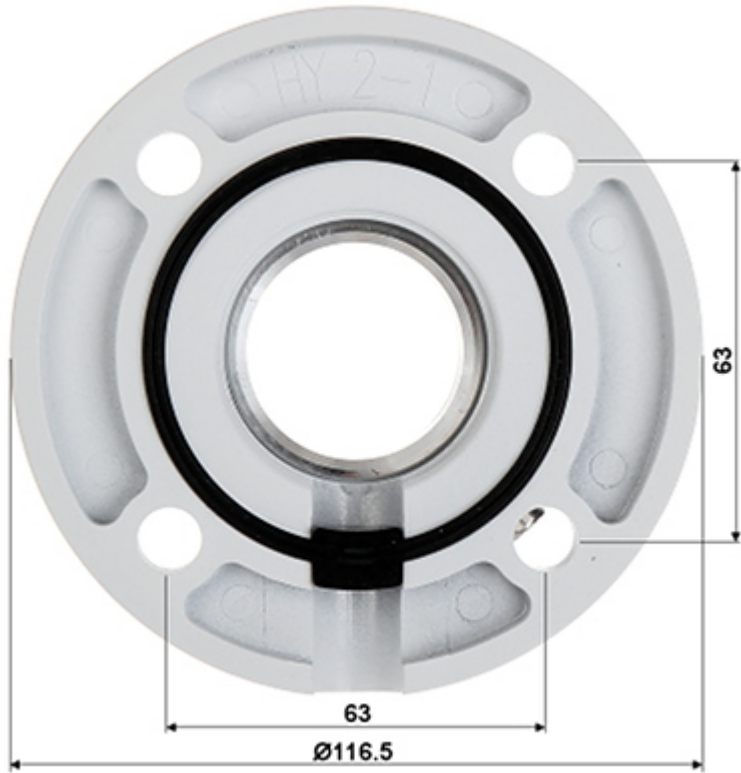

Code: DS-1663ZJ

CAMERA CEILING BRACKET **DS-1663ZJ** Hikvision

Net: **23.07 EUR** Gross: **23.07 EUR**

Ceiling bracket for cameras. Bracket has cable entry.

SPECIFICATION

Neck diameter:	Ø 47 mm
Suitable for cameras:	Hikvision - Speed Dome
Material:	Aluminum
Color:	White
Distance from mounting surface:	57 mm
Weight:	0.38 kg
Dimensions:	Ø 116.5 x 57 mm
Manufacturer / Brand:	Hikvision
SAP Code:	302700215
Guarantee:	3 years

PRESENTATION

View of the ceiling mounting side:

Camera mounting side view:

Dimensions:

In the kit:

PACKAGE

Dimensions (L x W x H): 0x0x0 mm	Gross Weight: 0 kg
----------------------------------	--------------------