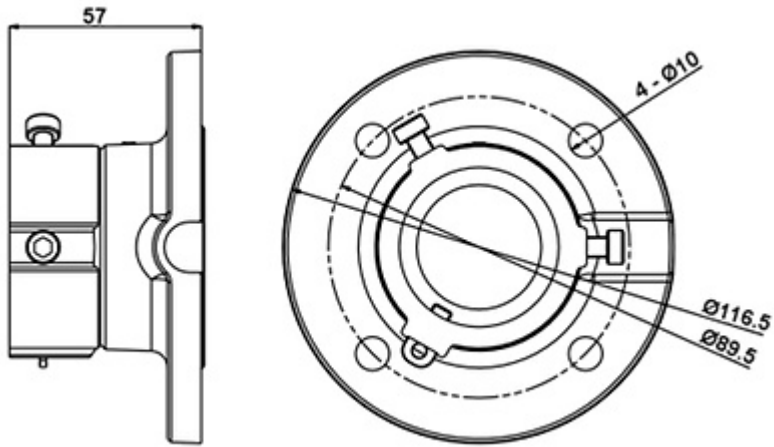

Code: DS-1663ZJ

CAMERA CEILING BRACKET **DS-1663ZJ** Hikvision

Net: **23.07 EUR** Gross: **23.07 EUR**

Ceiling bracket for cameras. Bracket has cable entry.

SPECIFICATION

Neck diameter:	Ø 47 mm
Suitable for cameras:	Hikvision - Speed Dome
Material:	Aluminum
Color:	White
Distance from mounting surface:	57 mm
Weight:	0.38 kg
Dimensions:	Ø 116.5 x 57 mm
Manufacturer / Brand:	Hikvision
SAP Code:	302700215
Guarantee:	3 years

PRESENTATION

View of the ceiling mounting side:

Camera mounting side view:

Dimensions:

In the kit:

PACKAGE

Dimensions (L x W x H): 0x0x0 mm	Gross Weight: 0 kg
----------------------------------	--------------------