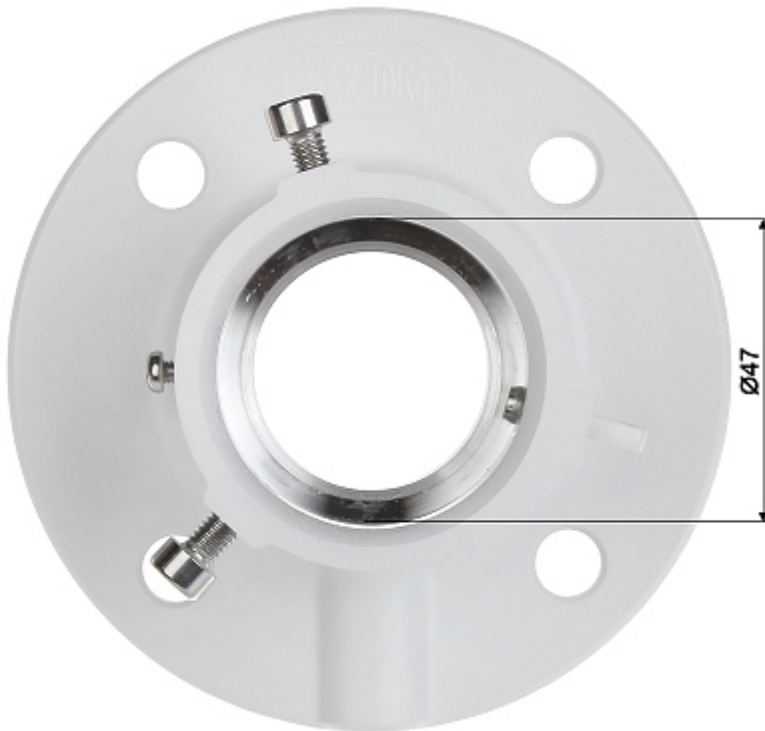

Code: DS-1663ZJ

CAMERA CEILING BRACKET **DS-1663ZJ** Hikvision

Net: **23.07 EUR** Gross: **23.07 EUR**

Ceiling bracket for cameras. Bracket has cable entry.

SPECIFICATION

Neck diameter:	Ø 47 mm
Suitable for cameras:	Hikvision - Speed Dome
Material:	Aluminum
Color:	White
Distance from mounting surface:	57 mm
Weight:	0.38 kg
Dimensions:	Ø 116.5 x 57 mm
Manufacturer / Brand:	Hikvision
SAP Code:	302700215
Guarantee:	3 years

PRESENTATION

View of the ceiling mounting side:

Camera mounting side view:

Dimensions:

In the kit:

PACKAGE

Dimensions (L x W x H): 0x0x0 mm	Gross Weight: 0 kg
----------------------------------	--------------------