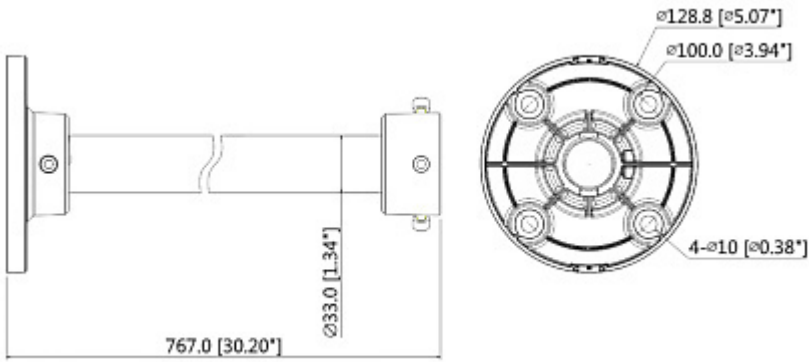

Code: PFB220C

CAMERA CEILING BRACKET **PFB220C** DAHUA

Net: **53.48 EUR** Gross: **65.78 EUR**

Ceiling bracket for cameras. Bracket has cable entry.

SPECIFICATION

| | |
|---------------------------------|----------------|
| Neck diameter: | Ø 47 mm |
| Suitable for cameras: | DAHUA |
| Material: | Aluminum |
| Color: | White |
| Distance from mounting surface: | 767 mm |
| Weight: | 0.97 kg |
| Dimensions: | Ø 129 x 767 mm |
| Manufacturer / Brand: | DAHUA |
| Guarantee: | 3 years |

PRESENTATION

Camera mounting side view:

DELTA-OPTI Monika Matysiak; <https://www.delta.poznan.pl>
POL; 60-713 Poznań; Graniczna 10
e-mail: delta-opti@delta.poznan.pl; tel: +(48) 61 864 69 60

View of the ceiling mounting side:

Dimensions:

Example of application:

In the kit:

PACKAGE

| | |
|----------------------------------|--------------------|
| Dimensions (L x W x H): 0x0x0 mm | Gross Weight: 0 kg |
|----------------------------------|--------------------|