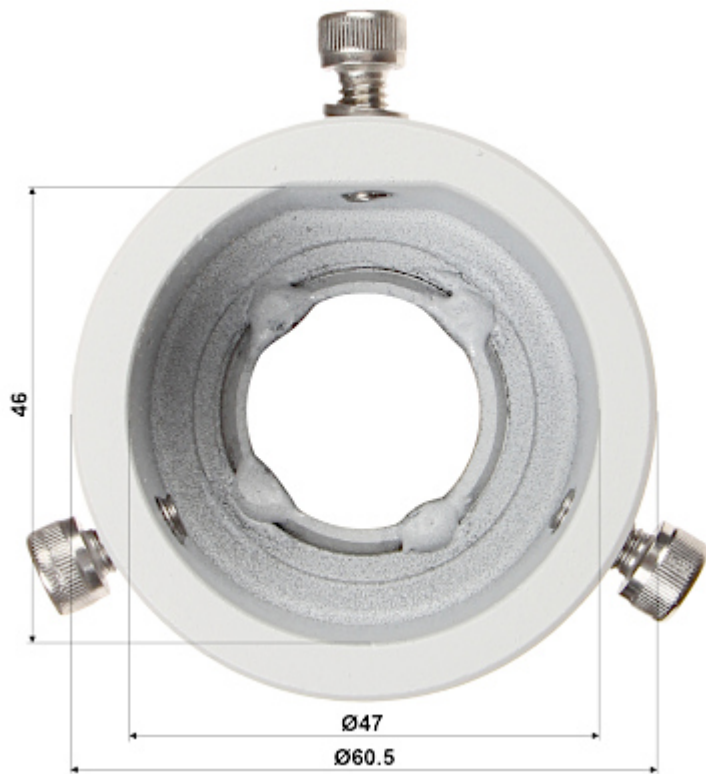

Code: PFB220C

CAMERA CEILING BRACKET **PFB220C** DAHUA

Net: **53.48 EUR** Gross: **65.78 EUR**

Ceiling bracket for cameras. Bracket has cable entry.

SPECIFICATION

| | |
|---------------------------------|----------------|
| Neck diameter: | Ø 47 mm |
| Suitable for cameras: | DAHUA |
| Material: | Aluminum |
| Color: | White |
| Distance from mounting surface: | 767 mm |
| Weight: | 0.97 kg |
| Dimensions: | Ø 129 x 767 mm |
| Manufacturer / Brand: | DAHUA |
| Guarantee: | 3 years |

PRESENTATION

Camera mounting side view:

DELTA-OPTI Monika Matysiak; <https://www.delta.poznan.pl>
POL; 60-713 Poznań; Graniczna 10
e-mail: delta-opti@delta.poznan.pl; tel: +(48) 61 864 69 60

View of the ceiling mounting side:

Dimensions:

Example of application:

In the kit:

PACKAGE

| | |
|----------------------------------|--------------------|
| Dimensions (L x W x H): 0x0x0 mm | Gross Weight: 0 kg |
|----------------------------------|--------------------|