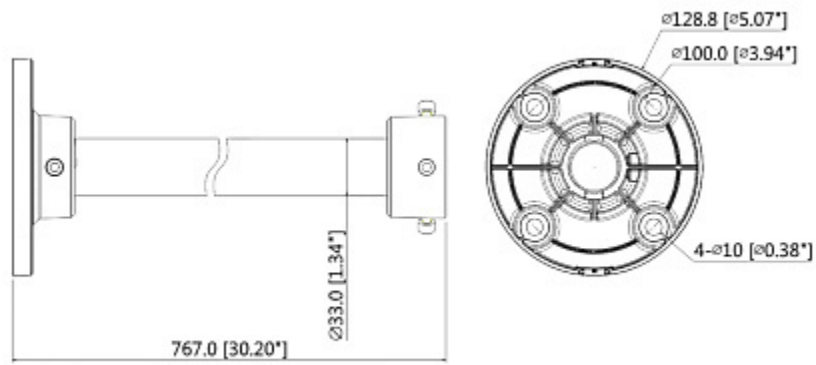

Code: PFB220C

CAMERA CEILING BRACKET **PFB220C** DAHUA

Net: **41.74 EUR** Gross: **51.34 EUR**

Ceiling bracket for cameras. Bracket has cable entry.

SPECIFICATION

Neck diameter:	Ø 47 mm
Suitable for cameras:	DAHUA
Material:	Aluminum
Color:	White
Distance from mounting surface:	767 mm
Weight:	0.97 kg
Dimensions:	Ø 129 x 767 mm
Manufacturer / Brand:	DAHUA
Guarantee:	3 years

PRESENTATION

DELTA-OPTI Monika Matysiak; <https://www.delta.poznan.pl>
POL; 60-713 Poznań; Graniczna 10
e-mail: delta-opti@delta.poznan.pl; tel: +(48) 61 864 69 60

Camera mounting side view:

View of the ceiling mounting side:

Dimensions:

Example of application:

In the kit: