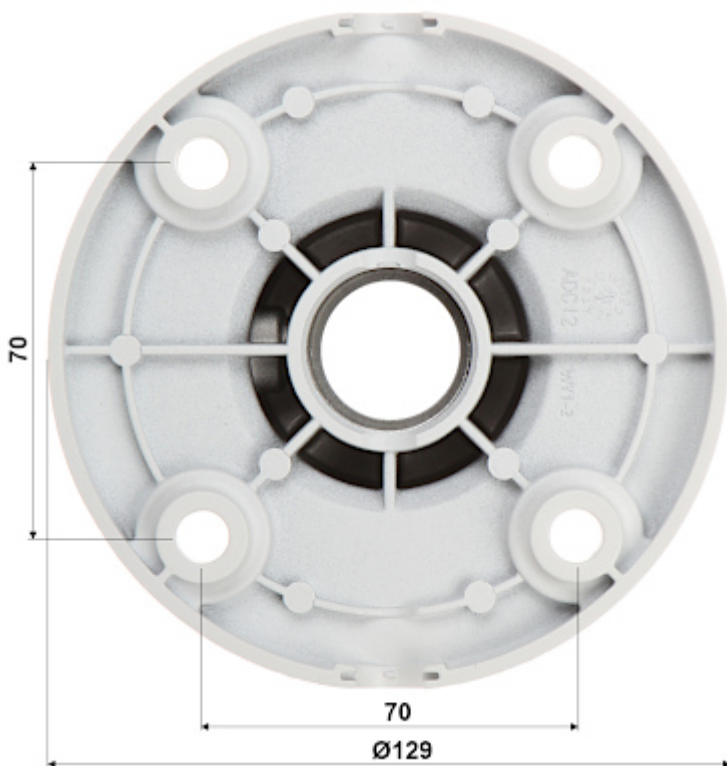

Code: PFB220C

CAMERA CEILING BRACKET **PFB220C** DAHUA

Net: **53.48 EUR** Gross: **65.78 EUR**

Ceiling bracket for cameras. Bracket has cable entry.

SPECIFICATION

| | |
|---------------------------------|----------------|
| Neck diameter: | Ø 47 mm |
| Suitable for cameras: | DAHUA |
| Material: | Aluminum |
| Color: | White |
| Distance from mounting surface: | 767 mm |
| Weight: | 0.97 kg |
| Dimensions: | Ø 129 x 767 mm |
| Manufacturer / Brand: | DAHUA |
| Guarantee: | 3 years |

PRESENTATION

Camera mounting side view:

DELTA-OPTI Monika Matysiak; <https://www.delta.poznan.pl>
POL; 60-713 Poznań; Graniczna 10
e-mail: delta-opti@delta.poznan.pl; tel: +(48) 61 864 69 60

View of the ceiling mounting side:

Dimensions:

Example of application:

In the kit:

PACKAGE

| | |
|----------------------------------|--------------------|
| Dimensions (L x W x H): 0x0x0 mm | Gross Weight: 0 kg |
|----------------------------------|--------------------|