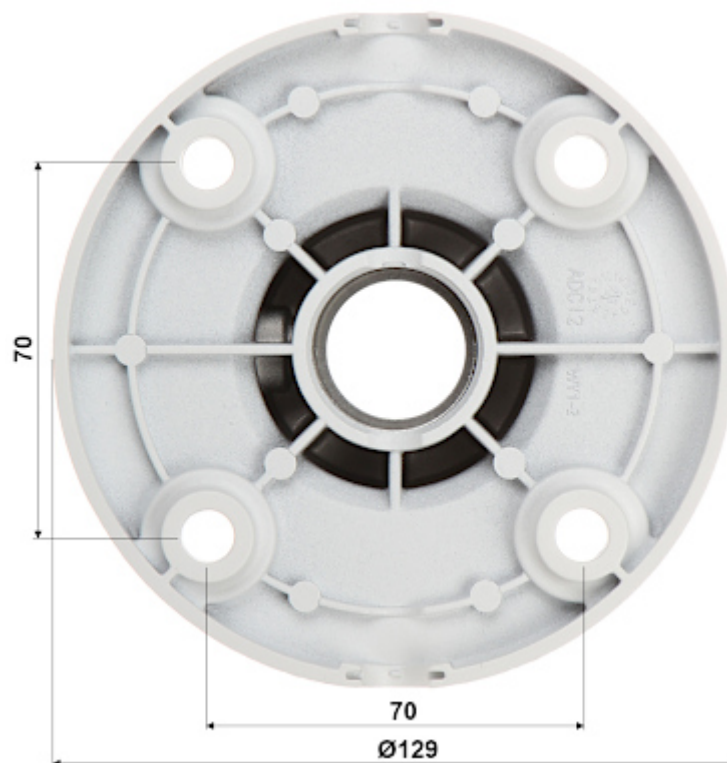

Code: PFB220C

CAMERA CEILING BRACKET **PFB220C** DAHUA

Net: **41.74 EUR** Gross: **51.34 EUR**

Ceiling bracket for cameras. Bracket has cable entry.

SPECIFICATION

Neck diameter:	Ø 47 mm
Suitable for cameras:	DAHUA
Material:	Aluminum
Color:	White
Distance from mounting surface:	767 mm
Weight:	0.97 kg
Dimensions:	Ø 129 x 767 mm
Manufacturer / Brand:	DAHUA
Guarantee:	3 years

PRESENTATION

DELTA-OPTI Monika Matysiak; <https://www.delta.poznan.pl>
POL; 60-713 Poznań; Graniczna 10
e-mail: delta-opti@delta.poznan.pl; tel: +(48) 61 864 69 60

Camera mounting side view:

View of the ceiling mounting side:

Dimensions:

Example of application:

In the kit: