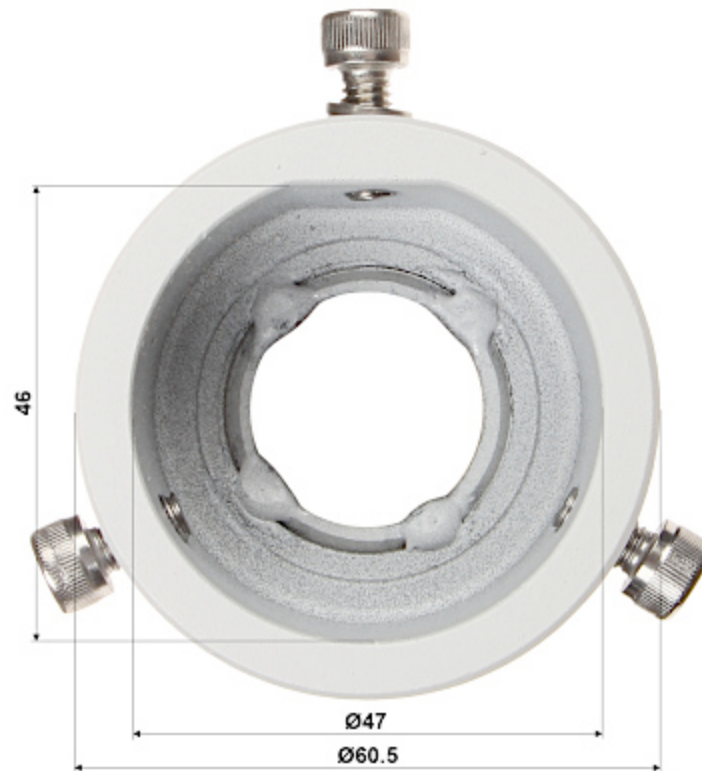

Camera mounting side view: