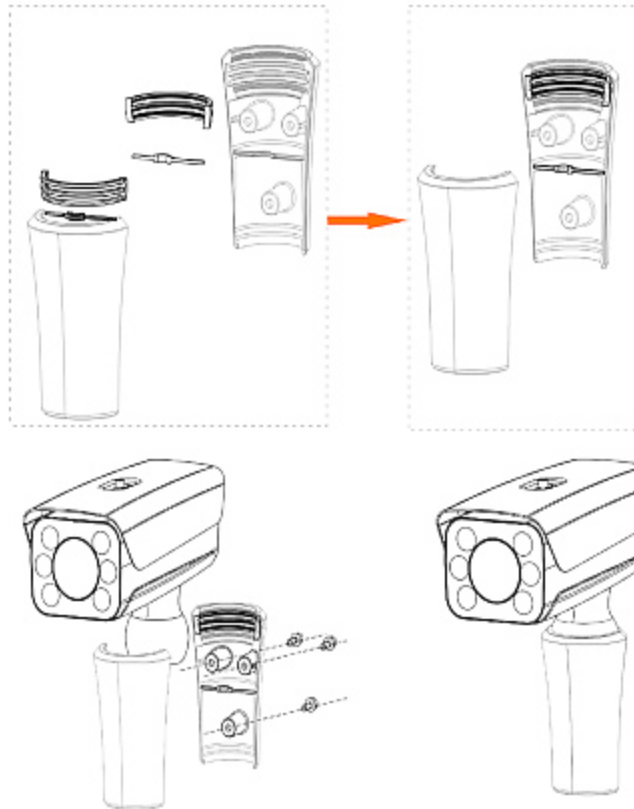

### SPECIFICATION

Height:	1278 mm
Suitable for cameras:	ANPR
Material:	Aluminum
Color:	White
Weight:	4.71 kg
Dimensions:	Ø 60 x 1278 mm
Manufacturer / Brand:	DAHUA
Guarantee:	<b>3 years</b>

View from the side of mounting to the ground:

Camera mounting side view:

Method of mounting:

Dimensions:

In the kit: