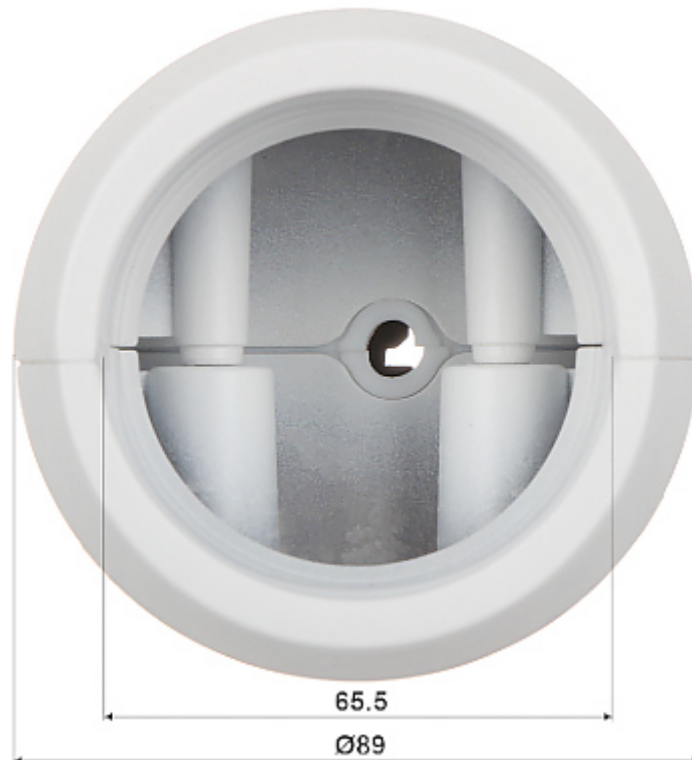

## POLE MOUNT **IPMAE9-0100A** DAHUA

Net: **140.99 EUR** Gross: **173.42 EUR**

Mounting pole intended for ANPR cameras. Bracket has cable entry.

### SPECIFICATION

Height:	1278 mm
Suitable for cameras:	ANPR
Material:	Aluminum
Color:	White
Weight:	4.71 kg
Dimensions:	Ø 60 x 1278 mm
Manufacturer / Brand:	DAHUA
Guarantee:	<b>3 years</b>

View from the side of mounting to the ground:

Camera mounting side view:

Method of mounting:

Dimensions:

In the kit: