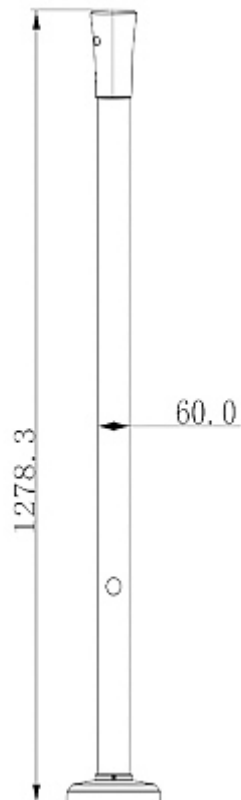

## POLE MOUNT **IPMAE9-0100A** DAHUA

Net: **140.99 EUR** Gross: **173.42 EUR**

Mounting pole intended for ANPR cameras. Bracket has cable entry.

### SPECIFICATION

Height:	1278 mm
Suitable for cameras:	ANPR
Material:	Aluminum
Color:	White
Weight:	4.71 kg
Dimensions:	Ø 60 x 1278 mm
Manufacturer / Brand:	DAHUA
Guarantee:	<b>3 years</b>

View from the side of mounting to the ground:

Camera mounting side view:

Method of mounting:

Dimensions:

In the kit: