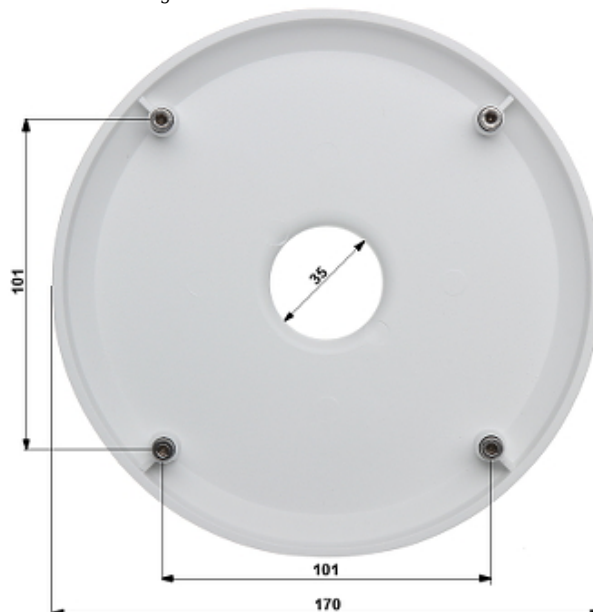

Code: BCS-ASD1

SPEED DOME CAMERAS ADAPTER **BCS-ASD1**

Net: **41.00 PLN** Gross: **50.43 PLN**

Designed to Speed Dome cameras. It can be used to vandal-proof cameras installation.

SPECIFICATION

Mounting holes distance:	101 x 101 mm
Number of holes:	4
Neck diameter:	Ø 170 mm
Suitable for cameras:	BCS-SDIP1212A-W
Material:	Aluminum
Color:	White
Distance from mounting surface:	16 mm
Weight:	0.26 kg
Dimensions:	Ø 170 x 37 mm
Manufacturer / Brand:	BCS
Guarantee:	3 years

PRESENTATION

Camera mounting side view:

DELTA-OPTI Monika Matysiak; <https://www.delta.poznan.pl>
POL; 60-713 Poznań; Graniczna 10
e-mail: delta-opti@delta.poznan.pl; tel: +(48) 61 864 69 60

Side view: