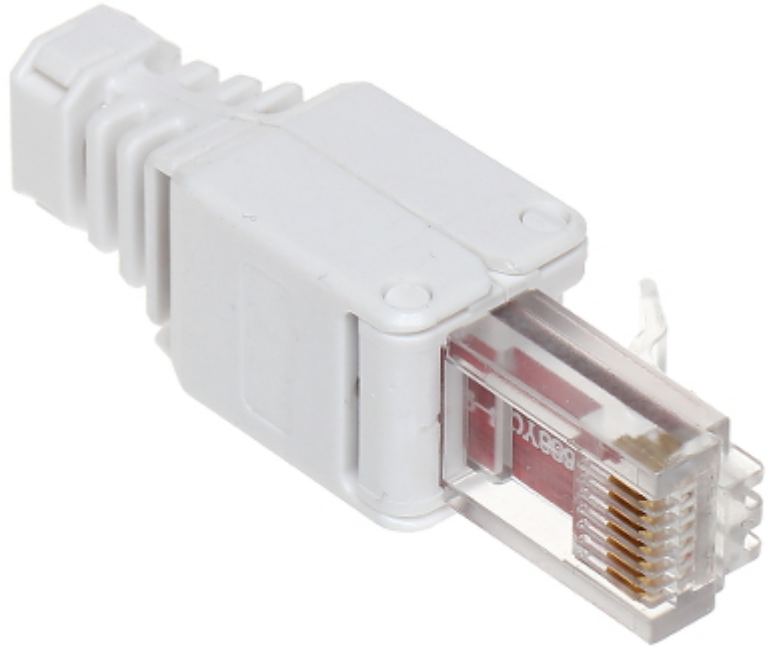

Code: RJ45/6-HAND

MODULAR PLUG **RJ45/6-HAND**

Net: 5.98 PLN Gross: 7.36 PLN

It allows to very easy and quick installation without any tools.

SPECIFICATION

Connector type:	RJ45 (8P8C) Plug
Attachment of connector elements:	Pressing
Wire mounting:	Pressing
Application:	Twisted-pair cable UTP cat. 6
Material:	PVC
Main features:	Very easy and quick installation without any tools
Weight:	0.004 kg
Dimensions:	53 x 15 x 15 mm
Guarantee:	2 years

PRESENTATION

A view inside the connector:

After placing the wires is enough to snap the connector: