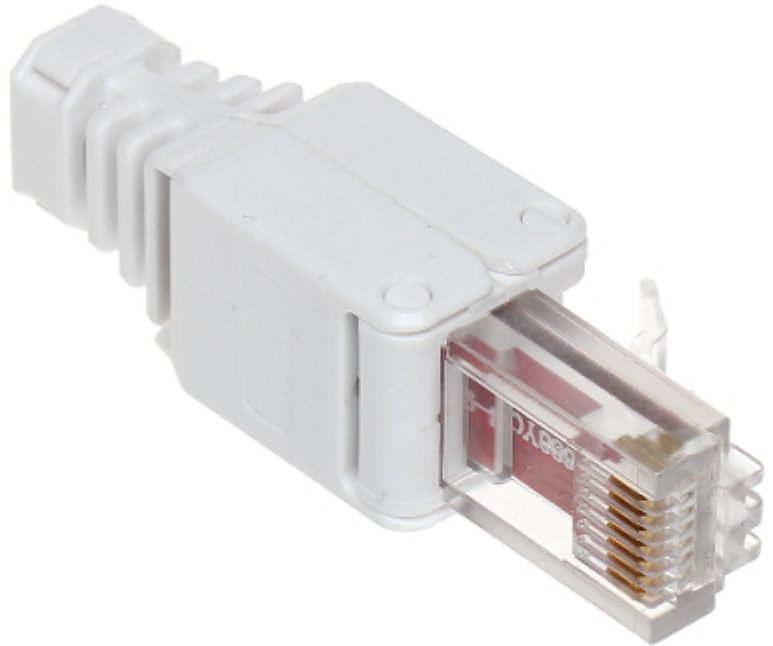

Code: RJ45/6-HAND

MODULAR PLUG **RJ45/6-HAND**

Net: 1.45 EUR Gross: 1.78 EUR

It allows to very easy and quick installation without any tools.

SPECIFICATION

Connector type:	RJ45 (8P8C) Plug
Attachment of connector elements:	Pressing
Wire mounting:	Pressing
Application:	Twisted-pair cable UTP cat. 6
Material:	PVC
Main features:	Very easy and quick installation without any tools
Weight:	0.004 kg
Dimensions:	53 x 15 x 15 mm
Guarantee:	2 years

PRESENTATION

A view inside the connector:

DELTA-OPTI Monika Matysiak; <https://www.delta.poznan.pl>
POL; 60-713 Poznań; Graniczna 10
e-mail: delta-opti@delta.poznan.pl; tel: +(48) 61 864 69 60

After placing the wires is enough to snap the connector: