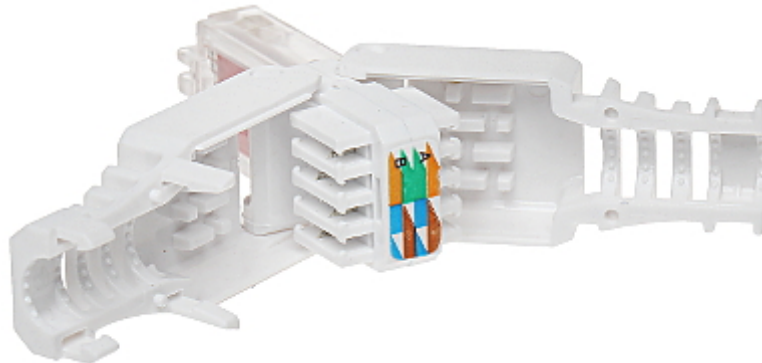

Code: RJ45/6-HAND

MODULAR PLUG **RJ45/6-HAND**

Net: 5.98 PLN Gross: 7.36 PLN

It allows to very easy and quick installation without any tools.

SPECIFICATION

Connector type:	RJ45 (8P8C) Plug
Attachment of connector elements:	Pressing
Wire mounting:	Pressing
Application:	Twisted-pair cable UTP cat. 6
Material:	PVC
Main features:	Very easy and quick installation without any tools
Weight:	0.004 kg
Dimensions:	53 x 15 x 15 mm
Guarantee:	2 years

PRESENTATION

A view inside the connector:

After placing the wires is enough to snap the connector: