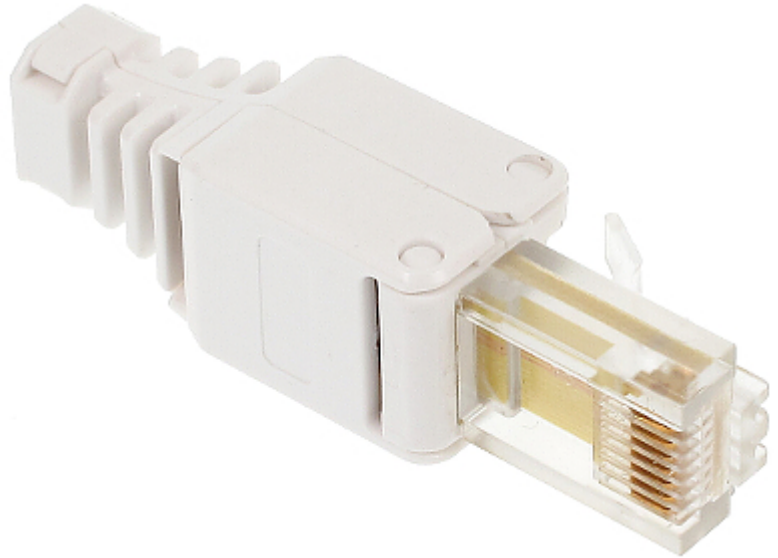

Code: RJ45-HAND/N

MODULAR PLUG **RJ45-HAND/N**

Net: 5.10 PLN Gross: 6.27 PLN

It allows to very easy and quick installation without any tools.

SPECIFICATION

Connector type:	RJ45 (8P8C) Plug
Attachment of connector elements:	Pressing
Wire mounting:	Pressing
Application:	Twisted-pair cable UTP cat. 5, 5e
Material:	PVC
Main features:	Very easy and quick installation without any tools
Weight:	0.005 kg
Dimensions:	53 x 19 x 15 mm
Guarantee:	2 years

PRESENTATION

A view inside the connector: