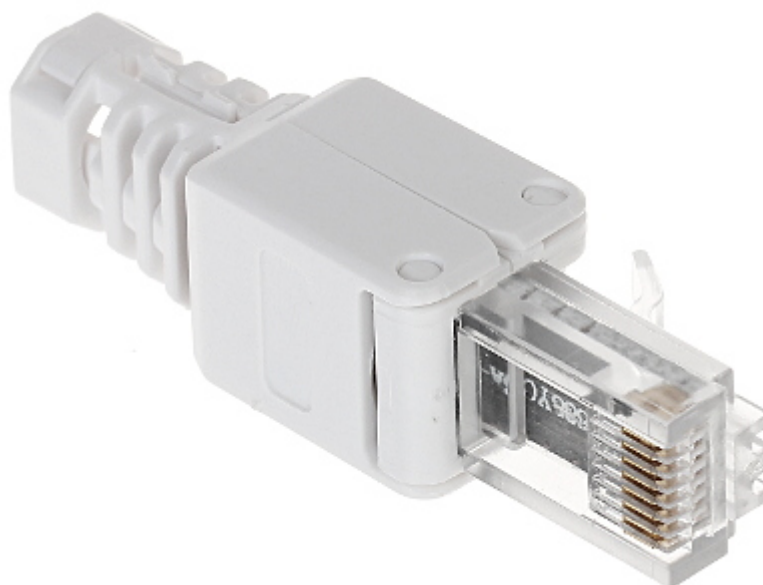

Code: RJ45/6A-HAND

MODULAR PLUG **RJ45/6A-HAND**

Net: **1.46 EUR** Gross: **1.80 EUR**

It allows to very easy and quick installation without any tools.

SPECIFICATION

Connector type:	RJ45 (8P8C) Plug
Attachment of connector elements:	Pressing
Wire mounting:	Pressing
Application:	Twisted-pair cable UTP cat. 6A
Material:	PVC
Main features:	Very easy and quick installation without any tools
Weight:	0.006 kg
Dimensions:	54 x 15 x 15 mm
Guarantee:	2 years