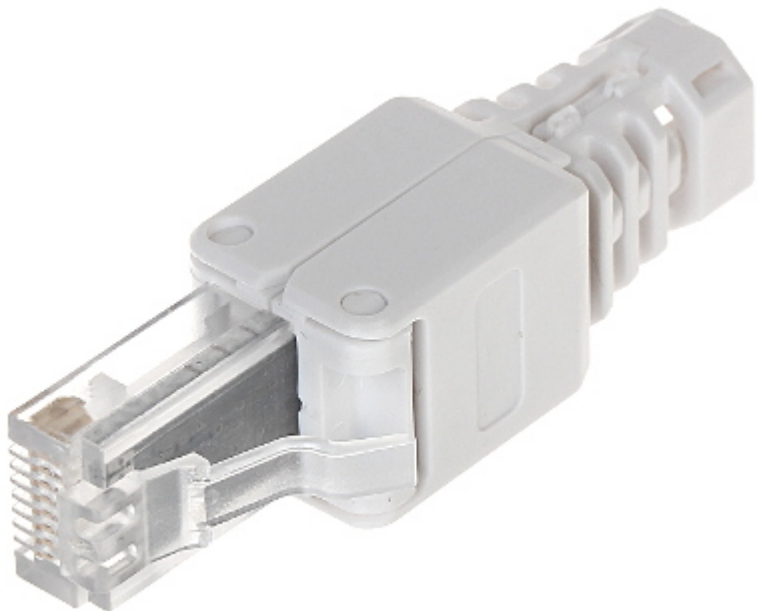

Code: RJ45/6A-HAND

MODULAR PLUG **RJ45/6A-HAND**

Net: **1.46 EUR** Gross: **1.80 EUR**

It allows to very easy and quick installation without any tools.

SPECIFICATION

Connector type:	RJ45 (8P8C) Plug
Attachment of connector elements:	Pressing
Wire mounting:	Pressing
Application:	Twisted-pair cable UTP cat. 6A
Material:	PVC
Main features:	Very easy and quick installation without any tools
Weight:	0.006 kg
Dimensions:	54 x 15 x 15 mm
Guarantee:	2 years

PRESENTATION

DELTA-OPTI Monika Matysiak; <https://www.delta.poznan.pl>
POL; 60-713 Poznań; Graniczna 10
e-mail: delta-opti@delta.poznan.pl; tel: +(48) 61 864 69 60

A view inside the connector:

After placing the wires is enough to snap the connector: