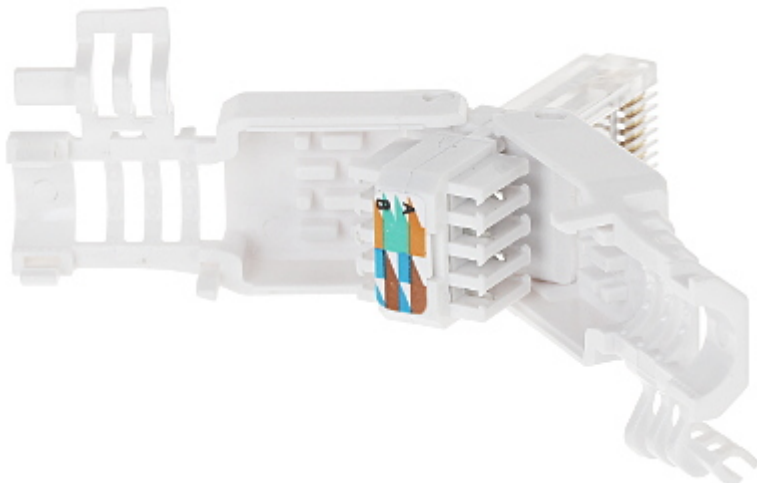

Code: RJ45/6A-HAND

MODULAR PLUG **RJ45/6A-HAND**

Net: **1.46 EUR** Gross: **1.80 EUR**

It allows to very easy and quick installation without any tools.

SPECIFICATION

Connector type:	RJ45 (8P8C) Plug
Attachment of connector elements:	Pressing
Wire mounting:	Pressing
Application:	Twisted-pair cable UTP cat. 6A
Material:	PVC
Main features:	Very easy and quick installation without any tools
Weight:	0.006 kg
Dimensions:	54 x 15 x 15 mm
Guarantee:	2 years

PRESENTATION

DELTA-OPTI Monika Matysiak; <https://www.delta.poznan.pl>
POL; 60-713 Poznań; Graniczna 10
e-mail: delta-opti@delta.poznan.pl; tel: +(48) 61 864 69 60

A view inside the connector:

After placing the wires is enough to snap the connector: