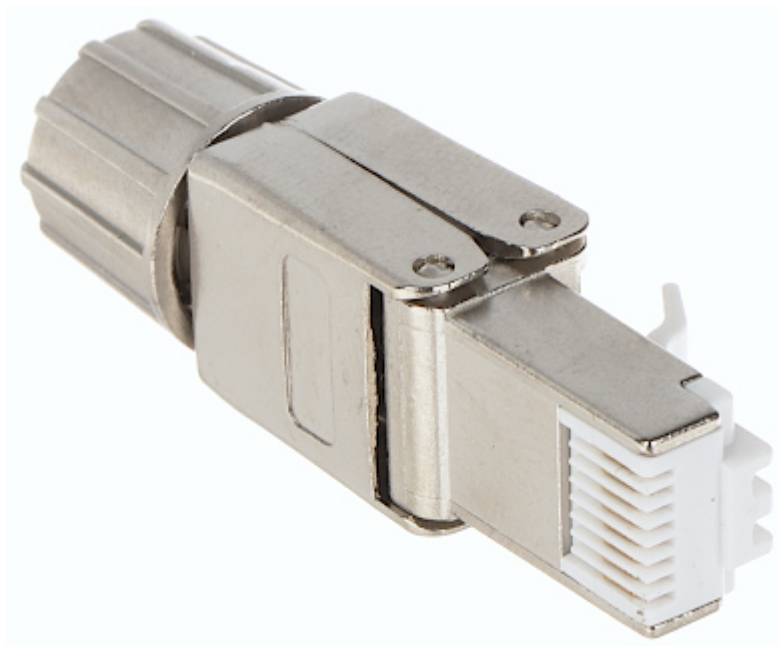

Code: RJ45/FTP6A-HAND

SHIELDED MODULAR PLUG **RJ45/FTP6A-HAND**

Net: **4.48 EUR** Gross: **4.48 EUR**

It allows to very easy and quick installation without any tools.

SPECIFICATION

Connector type:	RJ45 (8P8C) - Plug
Attachment of connector elements:	Pressing
Wire mounting:	Pressing
Application:	Twisted-pair cable UTP cat. 6A, FTP cat. 6A
Material:	PVC / Metal
Main features:	Very easy and quick installation without any tools
Weight:	0.014 kg
Dimensions:	47 x 18 x 14 mm
Guarantee:	2 years

PRESENTATION

A view inside the connector:

PACKAGE

Dimensions (L x W x H): 0x0x0 mm	Gross Weight: 0 kg
----------------------------------	--------------------