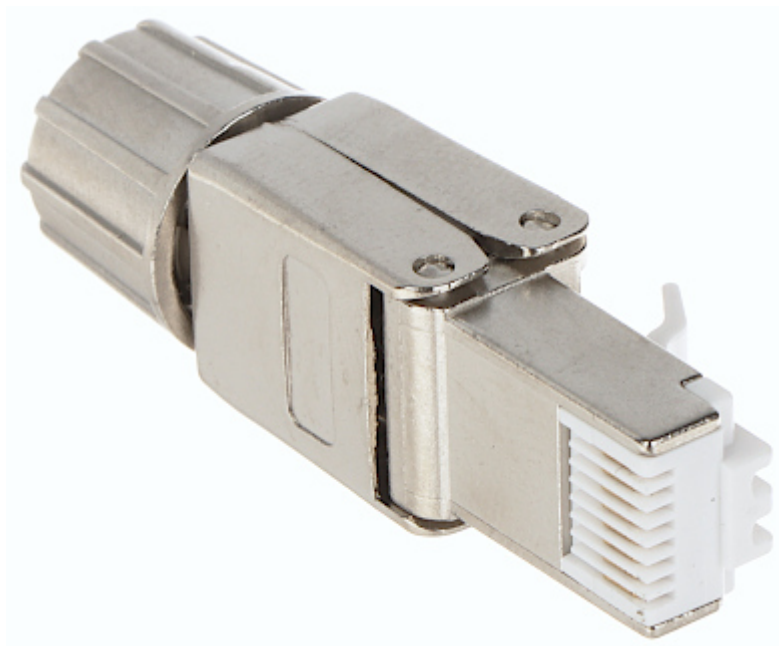

Code: RJ45/FTP6A-HAND

MODULAR PLUG **RJ45/FTP6A-HAND**

Net: **3.30 EUR** Gross: **4.06 EUR**

It allows to very easy and quick installation without any tools.

SPECIFICATION

Connector type:	RJ45 (8P8C) - Plug
Attachment of connector elements:	Pressing
Wire mounting:	Pressing
Application:	Twisted-pair cable UTP cat. 6A, FTP cat. 6A
Material:	PVC / Metal
Main features:	Very easy and quick installation without any tools
Weight:	0.014 kg
Dimensions:	47 x 18 x 14 mm
Guarantee:	2 years

PRESENTATION

A view inside the connector: