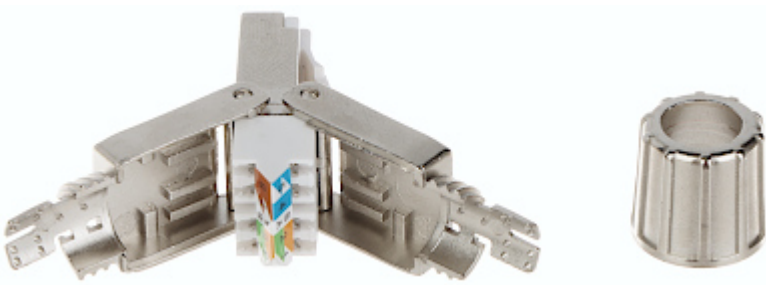

Code: RJ45/FTP6A-HAND

SHIELDED MODULAR PLUG **RJ45/FTP6A-HAND**

Net: **4.48 EUR** Gross: **4.48 EUR**

It allows to very easy and quick installation without any tools.

SPECIFICATION

Connector type:	RJ45 (8P8C) - Plug
Attachment of connector elements:	Pressing
Wire mounting:	Pressing
Application:	Twisted-pair cable UTP cat. 6A, FTP cat. 6A
Material:	PVC / Metal
Main features:	Very easy and quick installation without any tools
Weight:	0.014 kg
Dimensions:	47 x 18 x 14 mm
Guarantee:	2 years

PRESENTATION

A view inside the connector:

PACKAGE

Dimensions (L x W x H): 0x0x0 mm	Gross Weight: 0 kg
----------------------------------	--------------------