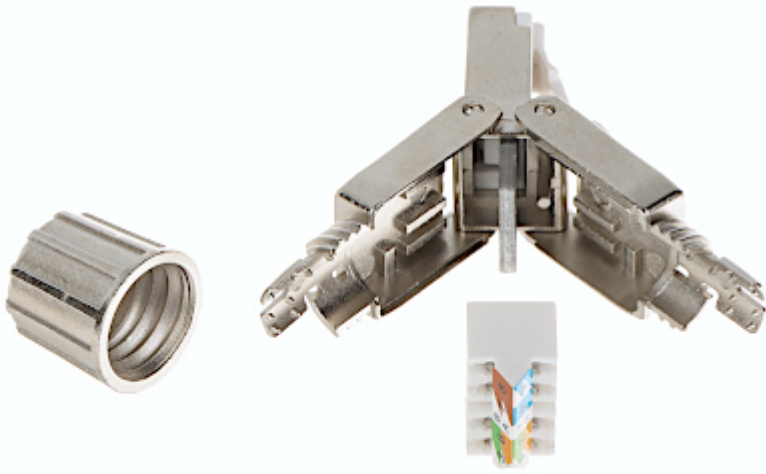

Code: RJ45/FTP6A-HAND

SHIELDED MODULAR PLUG **RJ45/FTP6A-HAND**

Net: **4.48 EUR** Gross: **4.48 EUR**

It allows to very easy and quick installation without any tools.

SPECIFICATION

Connector type:	RJ45 (8P8C) - Plug
Attachment of connector elements:	Pressing
Wire mounting:	Pressing
Application:	Twisted-pair cable UTP cat. 6A, FTP cat. 6A
Material:	PVC / Metal
Main features:	Very easy and quick installation without any tools
Weight:	0.014 kg
Dimensions:	47 x 18 x 14 mm
Guarantee:	2 years

PRESENTATION

A view inside the connector:

PACKAGE

Dimensions (L x W x H): 0x0x0 mm	Gross Weight: 0 kg
----------------------------------	--------------------