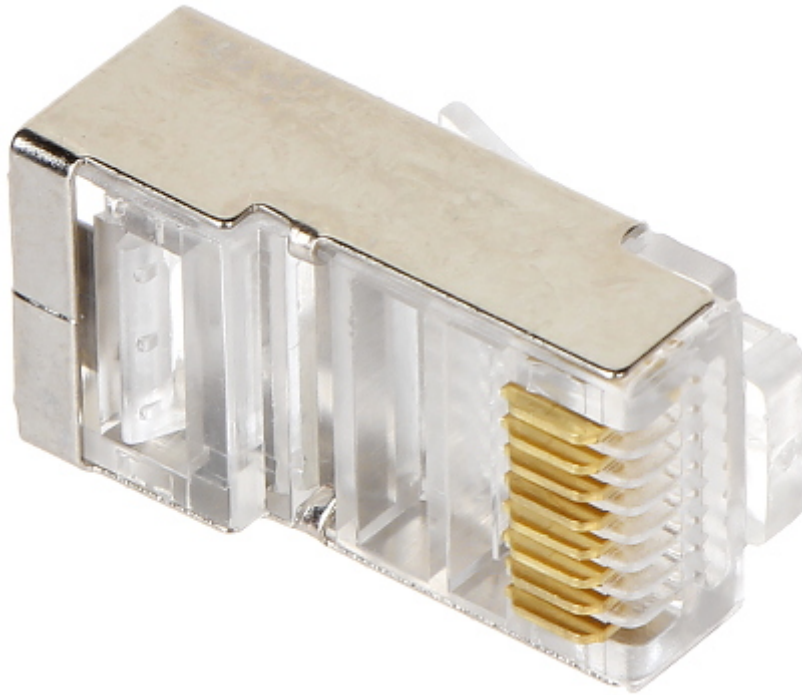

Code: RJ45/53-EKRAN\*P10

## SHIELDED MODULAR PLUG **RJ45/53-EKRAN\*P10**

Net: **0.51 EUR** Gross: **0.63 EUR**

### SPECIFICATION

<b>In package:</b>	<b>10 pcs The price for package</b>
Connector type:	RJ-45 plug - 8 pin
Attachment of connector elements:	Crimping
Wire mounting:	Clamping on each wire with 3-pin edge
Application:	Twisted-pair cable
Material:	PET
Example of application:	<ul style="list-style-type: none"><li>• UTP cat. 5e</li><li>• FTP cat. 5</li></ul>
Main features:	<ul style="list-style-type: none"><li>• Very easy and quick assembly</li><li>• To crimp use the crimping tool HT-546</li></ul>
Weight:	0.002 kg
Guarantee:	2 years