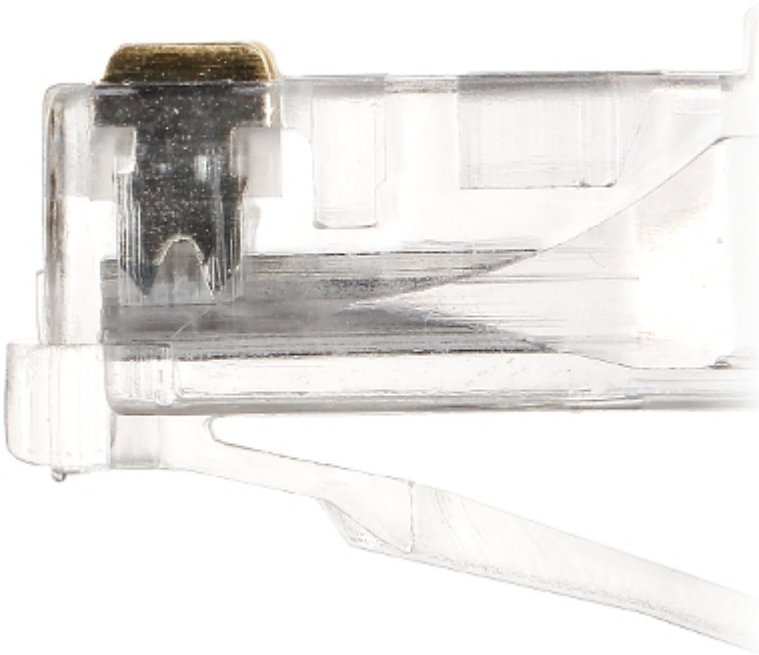

Code: RJ45/L6*P50

MODULAR PLUG **RJ45/L6*P50**

Net: **4.26 EUR** Gross: **4.26 EUR**

SPECIFICATION

In package:	50 pcs The price for package
Connector type:	RJ-45 - Plug, 8 pin
Attachment of connector elements:	Crimping
Wire mounting:	Clamping on each wire with 2-pin edge
Application:	Twisted-pair cable
Material:	PET
Example of application:	UTP cat. 6
Main features:	<ul style="list-style-type: none">• Very easy and quick assembly• To crimp use the crimping tool

PRESENTATION

Clamping on each wire with 2-pin edge:

DELTA-OPTI Monika Matysiak; <https://www.delta.poznan.pl>
POL; 60-713 Poznań; Graniczna 10
e-mail: delta-opti@delta.poznan.pl; tel: +(48) 61 864 69 60