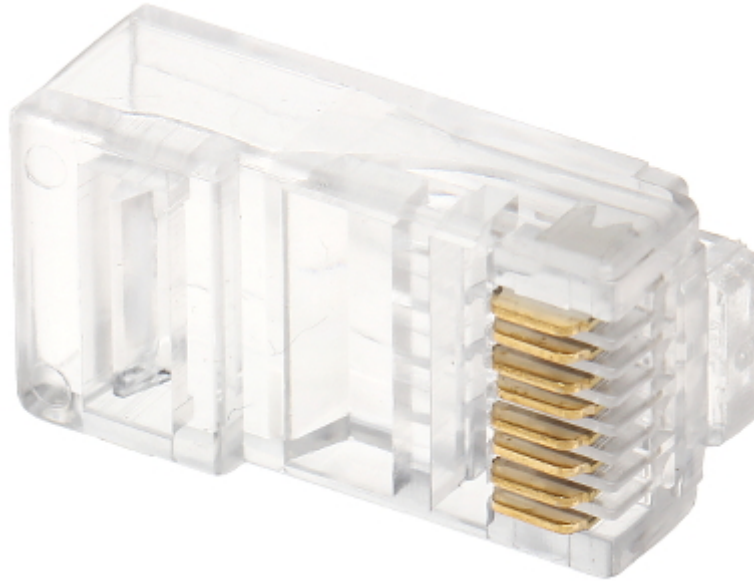

Code: RJ45/L6*P50

MODULAR PLUG **RJ45/L6*P50**

Net: **4.26 EUR** Gross: **4.26 EUR**

SPECIFICATION

In package:	50 pcs The price for package
Connector type:	RJ-45 - Plug, 8 pin
Attachment of connector elements:	Crimping
Wire mounting:	Clamping on each wire with 2-pin edge
Application:	Twisted-pair cable
Material:	PET
Example of application:	UTP cat. 6
Main features:	<ul style="list-style-type: none">• Very easy and quick assembly• To crimp use the crimping tool

PRESENTATION

Clamping on each wire with 2-pin edge:

DELTA-OPTI Monika Matysiak; <https://www.delta.poznan.pl>
POL; 60-713 Poznań; Graniczna 10
e-mail: delta-opti@delta.poznan.pl; tel: +(48) 61 864 69 60