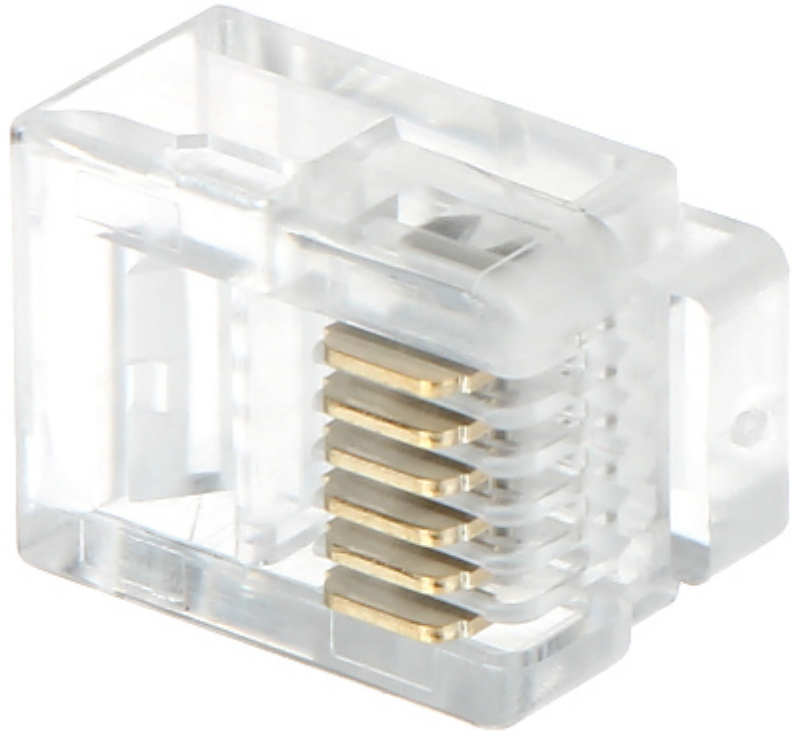

Code: RJ12\*P100

## TELEPHONE PLUG **RJ12\*P100**

Net: **4.35 EUR** Gross: **5.35 EUR**

RJ plug crimped.

### SPECIFICATION

<b>In package:</b>	<b>100 pcs The price for package</b>
Connector type:	RJ12 - Plug, 6 pin
Attachment of connector elements:	Crimping
Wire mounting:	Crimping
Application:	Telephone cable
Material:	PET
Example of application:	YTKSY-3X2X0.5
Main features:	<ul style="list-style-type: none"><li>• Very easy and quick assembly</li><li>• To crimp use the crimping tool HT-546</li></ul>
Weight:	0.001 kg
Dimensions:	15 x 10 x 15 mm
Guarantee:	2 years