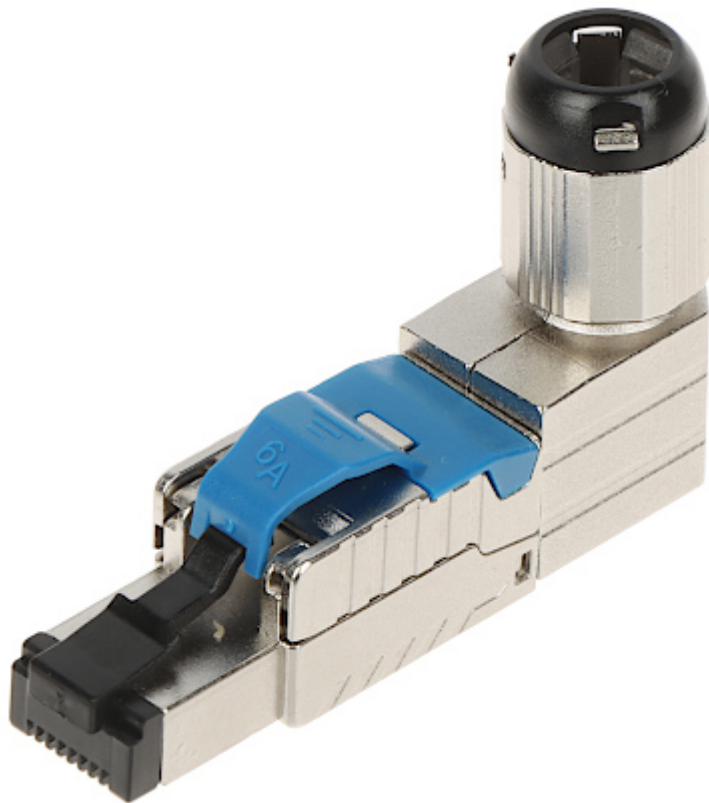

Code: RJ45/FTP6A-HAND-KAT

SHIELDED ANGULAR MODULAR PLUG **RJ45/FTP6A-HAND-KAT**

Net: **11.88 EUR** Gross: **14.61 EUR**

It allows to very easy and quick installation without any tools.

SPECIFICATION

Connector type:	RJ45 (8P8C) - Plug
Attachment of connector elements:	Pressing
Wire mounting:	Pressing
Application:	Twisted-pair cable UTP cat. 6A, FTP cat. 6A - Wire / Stranded wire - 22 ... 24 AWG
Material:	PVC / Metal
Main features:	<ul style="list-style-type: none">• Angular plug 90 °,• Very easy and quick assembly• Gold-plated connector prevents the oxidation of contacts• Self-adhesive copper shielding tape included• The connector can be turned to either side• Corrosion resistance• It is compatible with Category 6A• T568A/B compliance
Weight:	0.028 kg
Dimensions:	59 x 14 x 34 mm
Guarantee:	2 years

PRESENTATION

DELTA-OPTI Monika Matysiak; <https://www.delta.poznan.pl>
POL; 60-713 Poznań; Graniczna 10
e-mail: delta-opti@delta.poznan.pl; tel: +(48) 61 864 69 60

The connector can be turned to either side:

A view inside the connector:

In the kit:

PACKAGE

Dimensions (L x W x H): 0x0x0 mm	Gross Weight: 0 kg
----------------------------------	--------------------