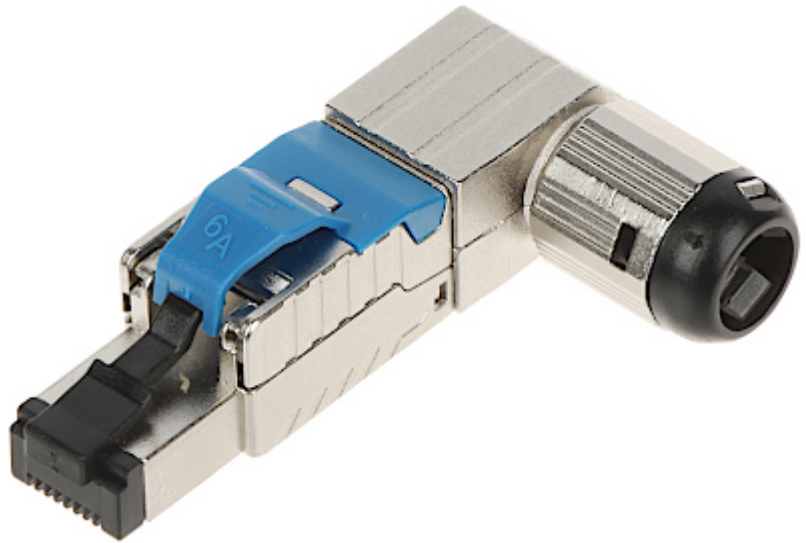

Code: RJ45/FTP6A-HAND-KAT

SHIELDED ANGULAR MODULAR PLUG **RJ45/FTP6A-HAND-KAT**

Net: **11.88 EUR** Gross: **14.61 EUR**

It allows to very easy and quick installation without any tools.

SPECIFICATION

Connector type:	RJ45 (8P8C) - Plug
Attachment of connector elements:	Pressing
Wire mounting:	Pressing
Application:	Twisted-pair cable UTP cat. 6A, FTP cat. 6A - Wire / Stranded wire - 22 ... 24 AWG
Material:	PVC / Metal
Main features:	<ul style="list-style-type: none">• Angular plug 90 °,• Very easy and quick assembly• Gold-plated connector prevents the oxidation of contacts• Self-adhesive copper shielding tape included• The connector can be turned to either side• Corrosion resistance• It is compatible with Category 6A• T568A/B compliance
Weight:	0.028 kg
Dimensions:	59 x 14 x 34 mm
Guarantee:	2 years

PRESENTATION

DELTA-OPTI Monika Matysiak; <https://www.delta.poznan.pl>
POL; 60-713 Poznań; Graniczna 10
e-mail: delta-opti@delta.poznan.pl; tel: +(48) 61 864 69 60

The connector can be turned to either side:

A view inside the connector:

In the kit:

PACKAGE

Dimensions (L x W x H): 0x0x0 mm	Gross Weight: 0 kg
----------------------------------	--------------------