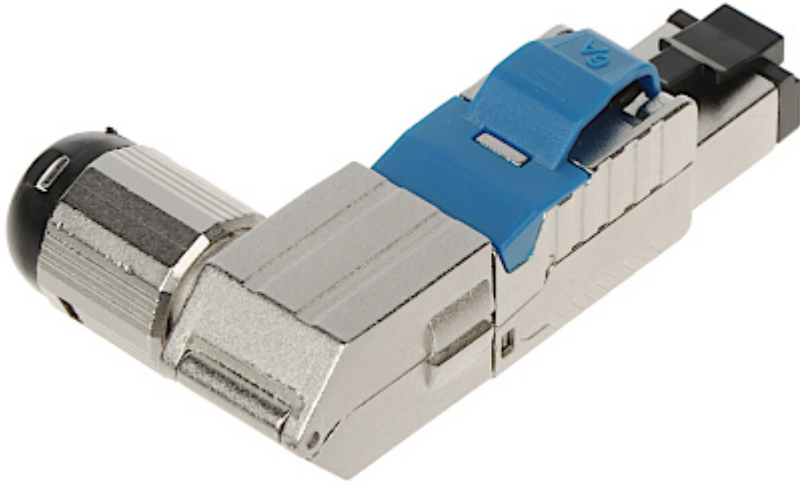

Code: RJ45/FTP6A-HAND-KAT

SHIELDED ANGULAR MODULAR PLUG **RJ45/FTP6A-HAND-KAT**

Net: **11.88 EUR** Gross: **14.61 EUR**

It allows to very easy and quick installation without any tools.

SPECIFICATION

Connector type:	RJ45 (8P8C) - Plug
Attachment of connector elements:	Pressing
Wire mounting:	Pressing
Application:	Twisted-pair cable UTP cat. 6A, FTP cat. 6A - Wire / Stranded wire - 22 ... 24 AWG
Material:	PVC / Metal
Main features:	<ul style="list-style-type: none">• Angular plug 90 °,• Very easy and quick assembly• Gold-plated connector prevents the oxidation of contacts• Self-adhesive copper shielding tape included• The connector can be turned to either side• Corrosion resistance• It is compatible with Category 6A• T568A/B compliance
Weight:	0.028 kg
Dimensions:	59 x 14 x 34 mm
Guarantee:	2 years

PRESENTATION

DELTA-OPTI Monika Matysiak; <https://www.delta.poznan.pl>
POL; 60-713 Poznań; Graniczna 10
e-mail: delta-opti@delta.poznan.pl; tel: +(48) 61 864 69 60

The connector can be turned to either side:

A view inside the connector:

In the kit:

PACKAGE

Dimensions (L x W x H): 0x0x0 mm	Gross Weight: 0 kg
----------------------------------	--------------------