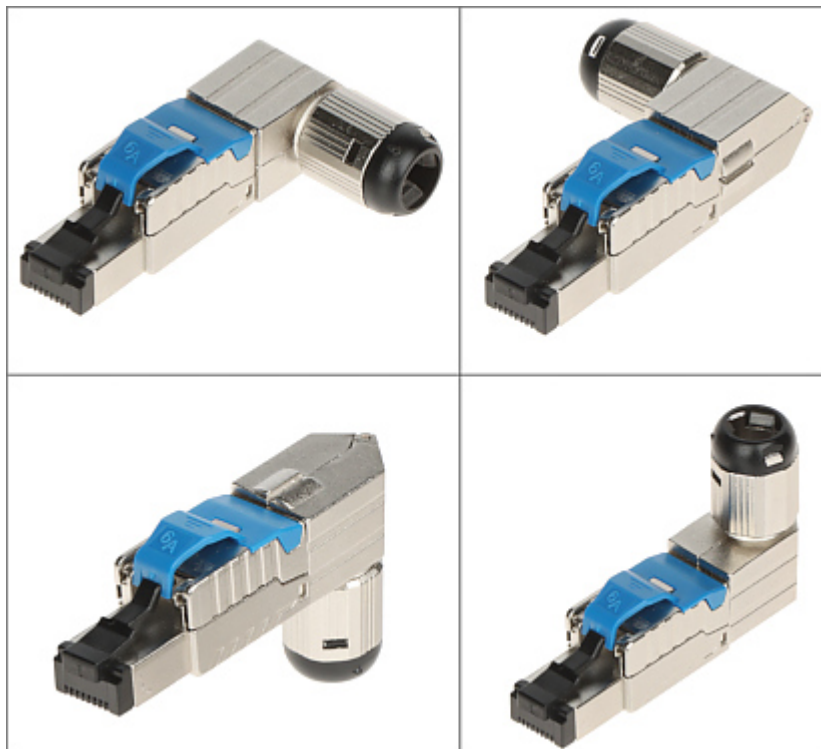

Code: RJ45/FTP6A-HAND-KAT

SHIELDED ANGULAR MODULAR PLUG **RJ45/FTP6A-HAND-KAT**

Net: **11.88 EUR** Gross: **14.61 EUR**

It allows to very easy and quick installation without any tools.

SPECIFICATION

Connector type:	RJ45 (8P8C) - Plug
Attachment of connector elements:	Pressing
Wire mounting:	Pressing
Application:	Twisted-pair cable UTP cat. 6A, FTP cat. 6A - Wire / Stranded wire - 22 ... 24 AWG
Material:	PVC / Metal
Main features:	<ul style="list-style-type: none">• Angular plug 90 °,• Very easy and quick assembly• Gold-plated connector prevents the oxidation of contacts• Self-adhesive copper shielding tape included• The connector can be turned to either side• Corrosion resistance• It is compatible with Category 6A• T568A/B compliance
Weight:	0.028 kg
Dimensions:	59 x 14 x 34 mm
Guarantee:	2 years

A view inside the connector:

In the kit:

PACKAGE

Dimensions (L x W x H): 0x0x0 mm	Gross Weight: 0 kg
----------------------------------	--------------------