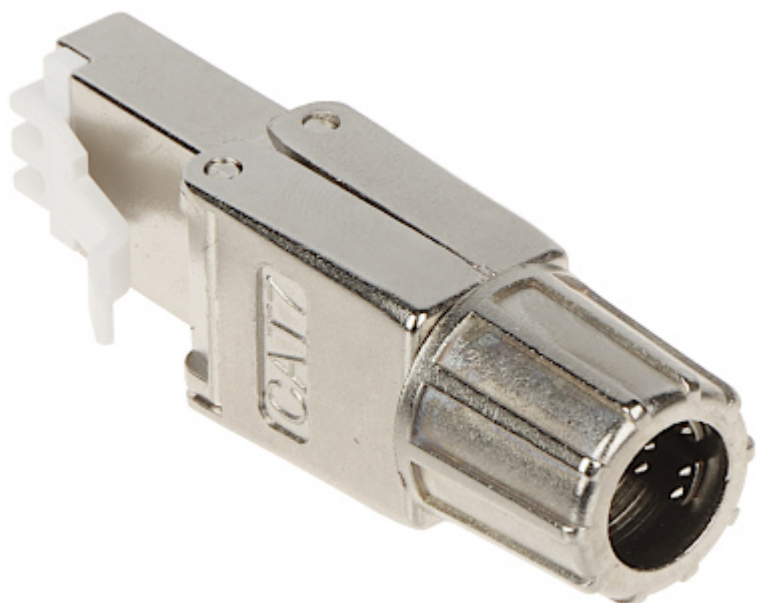

A view inside the connector: