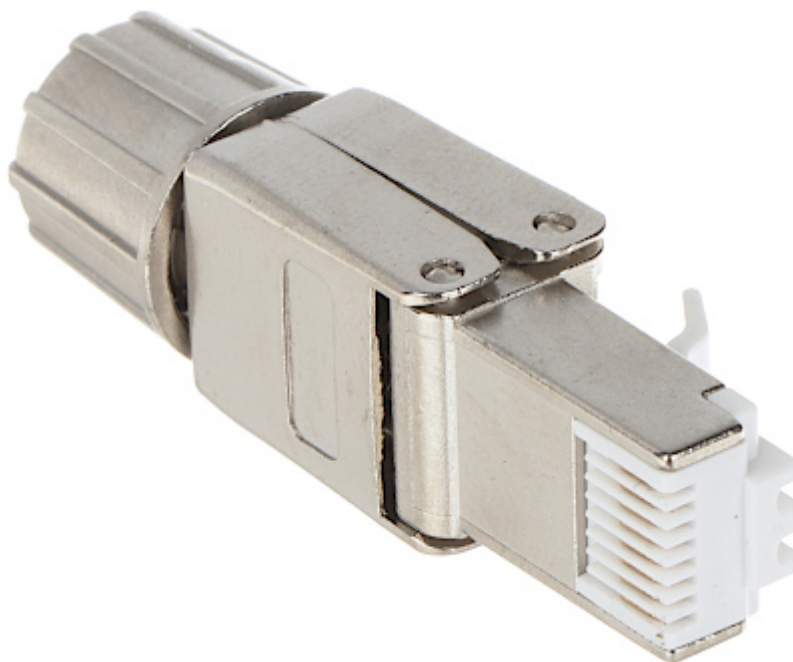

Code: RJ45/FTP7-HAND

## SHIELDED MODULAR PLUG **RJ45/FTP7-HAND**

Net: **5.94 EUR** Gross: **7.31 EUR**

It allows to very easy and quick installation without any tools.

### SPECIFICATION

Connector type:	RJ45 (8P8C) - Plug
Attachment of connector elements:	Pressing
Wire mounting:	Pressing
Application:	Twisted-pair cable UTP cat. 7, FTP cat. 7 - Wire / Stranded wire - 22 ... 24 AWG
Material:	PVC / Metal
Main features:	<ul style="list-style-type: none"><li>• Very easy and quick assembly</li><li>• Gold-plated connector prevents the oxidation of contacts</li><li>• Corrosion resistance</li><li>• It is compatible with Category 7</li><li>• T568A/B compliance</li></ul>
Weight:	0.016 kg
Dimensions:	50 x 14.5 x 14.5 mm
Guarantee:	2 years