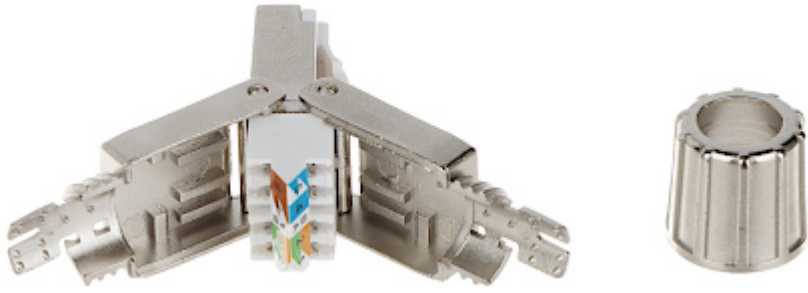

PACKAGE

Dimensions (L x W x H): 0x0x0 mm	Gross Weight: 0 kg