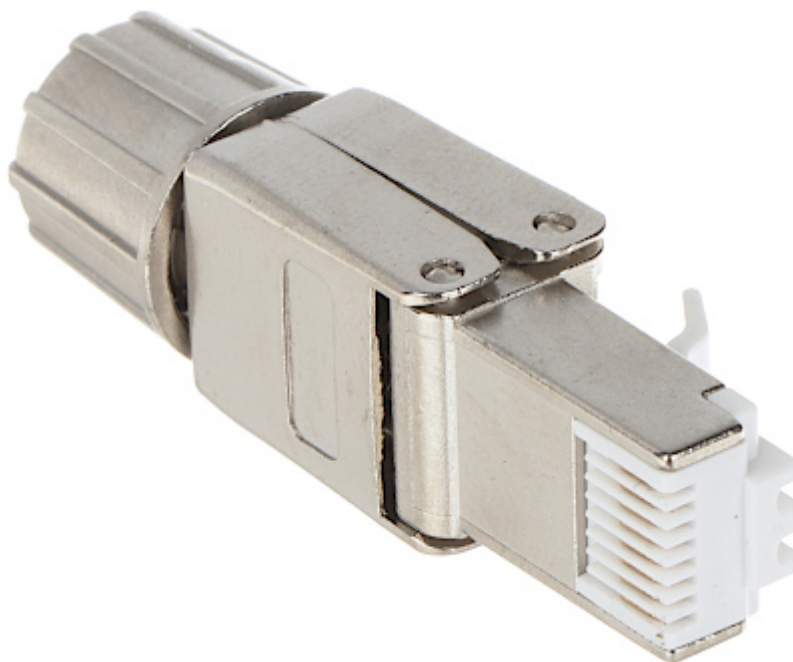

Code: RJ45/FTP8-HAND

SHIELDED MODULAR PLUG **RJ45/FTP8-HAND**

Net: **7.64 EUR** Gross: **9.40 EUR**

It allows to very easy and quick installation without any tools.

SPECIFICATION

Connector type:	RJ45 (8P8C) - Plug
Attachment of connector elements:	Pressing
Wire mounting:	Pressing
Application:	Twisted-pair cable UTP cat. 8, FTP cat. 8 - Wire / Stranded wire - 22 ... 24 AWG
Material:	PVC / Metal
Main features:	<ul style="list-style-type: none">• Very easy and quick assembly• Gold-plated connector prevents the oxidation of contacts• Corrosion resistance• It is compatible with Category 8• T568A/B compliance
Weight:	0.016 kg
Dimensions:	50 x 14.5 x 14.5 mm
Guarantee:	2 years

PRESENTATION

DELTA-OPTI Monika Matysiak; <https://www.delta.poznan.pl>
POL; 60-713 Poznań; Graniczna 10
e-mail: delta-opti@delta.poznan.pl; tel: +(48) 61 864 69 60

A view inside the connector:

PACKAGE

Dimensions (L x W x H): 0x0x0 mm	Gross Weight: 0 kg
----------------------------------	--------------------