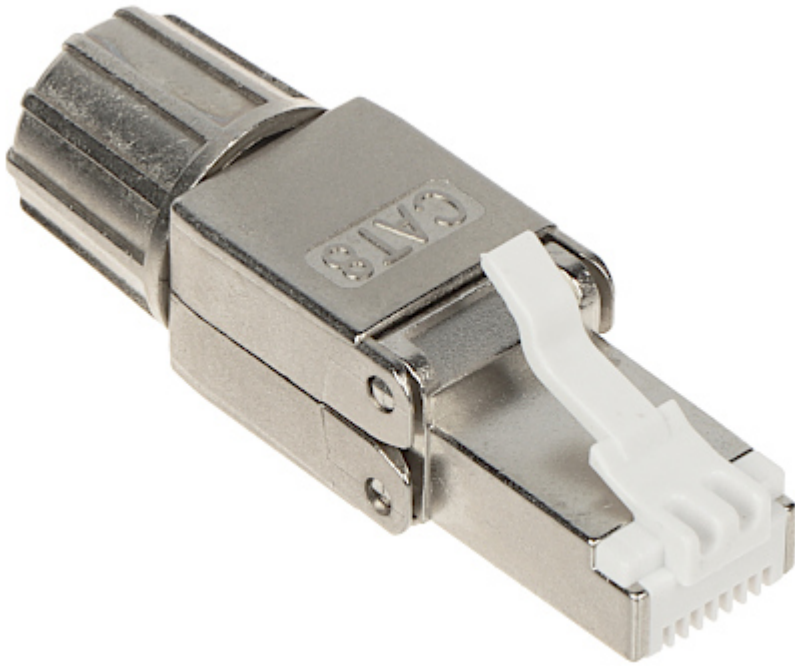

Code: RJ45/FTP8-HAND

SHIELDED MODULAR PLUG **RJ45/FTP8-HAND**

Net: **7.64 EUR** Gross: **9.40 EUR**

It allows to very easy and quick installation without any tools.

SPECIFICATION

Connector type:	RJ45 (8P8C) - Plug
Attachment of connector elements:	Pressing
Wire mounting:	Pressing
Application:	Twisted-pair cable UTP cat. 8, FTP cat. 8 - Wire / Stranded wire - 22 ... 24 AWG
Material:	PVC / Metal
Main features:	<ul style="list-style-type: none">• Very easy and quick assembly• Gold-plated connector prevents the oxidation of contacts• Corrosion resistance• It is compatible with Category 8• T568A/B compliance
Weight:	0.016 kg
Dimensions:	50 x 14.5 x 14.5 mm
Guarantee:	2 years

PRESENTATION

DELTA-OPTI Monika Matysiak; <https://www.delta.poznan.pl>
POL; 60-713 Poznań; Graniczna 10
e-mail: delta-opti@delta.poznan.pl; tel: +(48) 61 864 69 60

A view inside the connector:

PACKAGE

Dimensions (L x W x H): 0x0x0 mm	Gross Weight: 0 kg
----------------------------------	--------------------