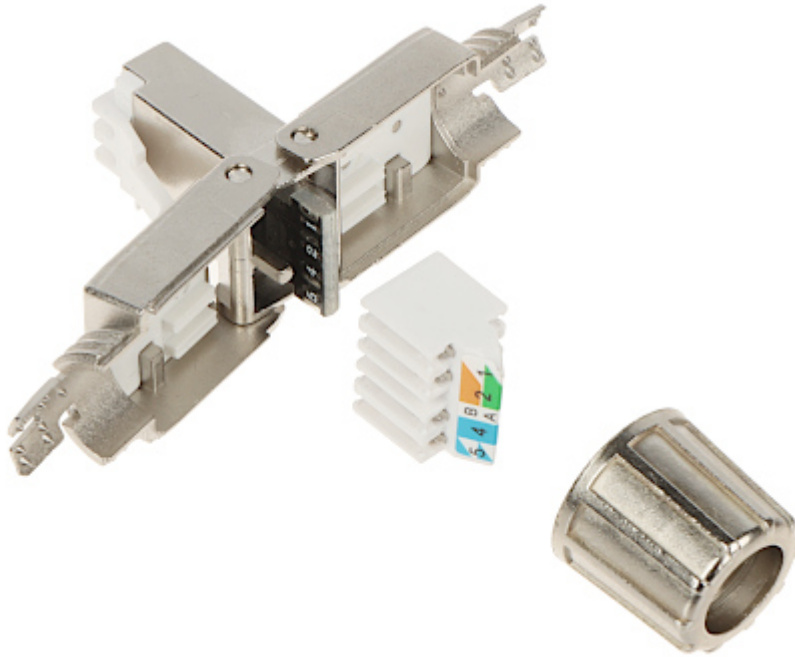

Code: RJ45/FTP8-HAND

SHIELDED MODULAR PLUG **RJ45/FTP8-HAND**

Net: **7.64 EUR** Gross: **9.40 EUR**

It allows to very easy and quick installation without any tools.

SPECIFICATION

Connector type:	RJ45 (8P8C) - Plug
Attachment of connector elements:	Pressing
Wire mounting:	Pressing
Application:	Twisted-pair cable UTP cat. 8, FTP cat. 8 - Wire / Stranded wire - 22 ... 24 AWG
Material:	PVC / Metal
Main features:	<ul style="list-style-type: none">• Very easy and quick assembly• Gold-plated connector prevents the oxidation of contacts• Corrosion resistance• It is compatible with Category 8• T568A/B compliance
Weight:	0.016 kg
Dimensions:	50 x 14.5 x 14.5 mm
Guarantee:	2 years

PRESENTATION

DELTA-OPTI Monika Matysiak; <https://www.delta.poznan.pl>
POL; 60-713 Poznań; Graniczna 10
e-mail: delta-opti@delta.poznan.pl; tel: +(48) 61 864 69 60

A view inside the connector:

PACKAGE

Dimensions (L x W x H): 0x0x0 mm	Gross Weight: 0 kg
----------------------------------	--------------------