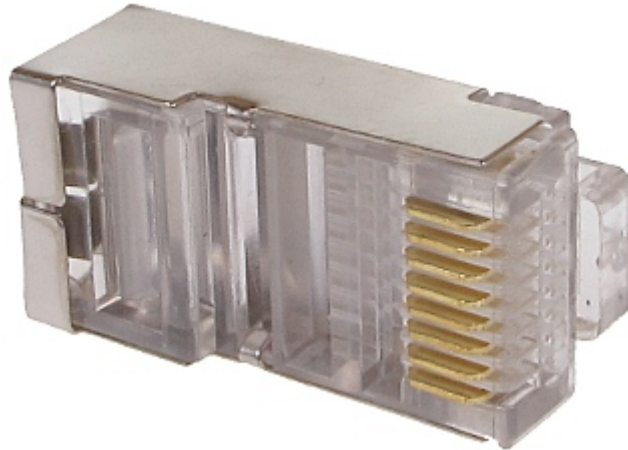

Code: RJ45/EKRAN\*P100

## SHIELDED MODULAR PLUG **RJ45/EKRAN\*P100**

Net: **6.29 EUR** Gross: **6.29 EUR**

### SPECIFICATION

<b>In package:</b>	<b>100 pcs The price for package</b>
Connector type:	RJ 45 Plug 8 pin
Attachment of connector elements:	Crimping
Wire mounting:	Clamping on each wire with 2-pin edge
Application:	Twisted-pair cable
Material:	PET
Example of application:	FTP cat. 5e
Main features:	<ul style="list-style-type: none"><li>• Very easy and quick assembly</li><li>• To crimp use the crimping tool HT-546</li></ul>
Weight:	0.002 kg
Guarantee:	2 years