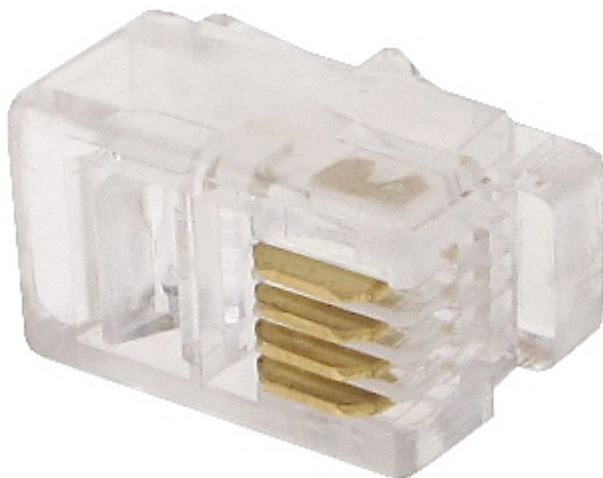

Code: RJ9\*P100

### SPECIFICATION

<b>In package:</b>	<b>100 pcs The price for package</b>
Connector type:	RJ 9 Plug 4 pin
Attachment of connector elements:	Crimping
Wire mounting:	Crimping
Application:	Telephone cable
Material:	PET
Example of application:	KP-4
Main features:	Very easy and quick assembly
Weight:	0.001 kg
Dimensions:	15 x 10 x 5 mm
Guarantee:	2 years