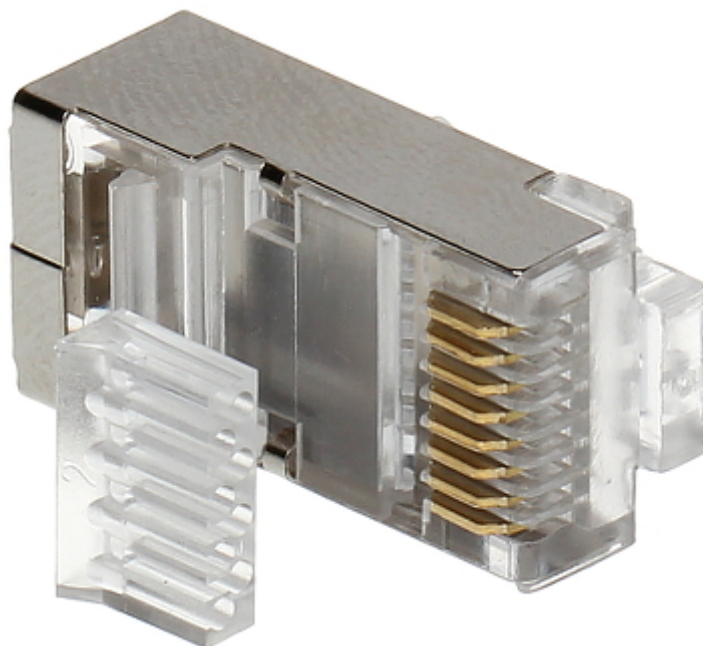

Code: RJ45/6-EKRAN*P10

SHIELDED MODULAR PLUG **RJ45/6-EKRAN*P10**

Net: 5.90 PLN Gross: 7.26 PLN

SPECIFICATION

| | |
|-----------------------------------|-------------------------------------|
| In package: | 10 pcs The price for package |
| Connector type: | RJ45 (8P8C) Plug 8 pin |
| Attachment of connector elements: | Crimping |
| Wire mounting: | Crimping |
| Application: | Twisted-pair cable |
| Material: | PET |
| Example of application: | FTP kat. 6 |
| Main features: | Very easy and quick assembly |
| Weight: | 0.002 kg |
| Guarantee: | 2 years |