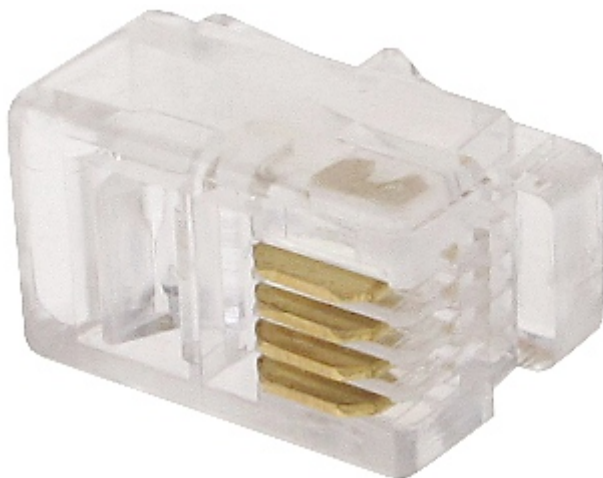

Code: RJ11

TELEPHONE PLUG **RJ11**

Net: 0.55 PLN Gross: 0.68 PLN

SPECIFICATION

Attachment of connector elements:	Crimping
Wire mounting:	Crimping
Application:	Twisted-pair cable
Material:	PET
Main features:	<ul style="list-style-type: none">• Very easy and quick assembly• To crimp use the crimping tool HT-546
Weight:	0.001 kg
Guarantee:	2 years