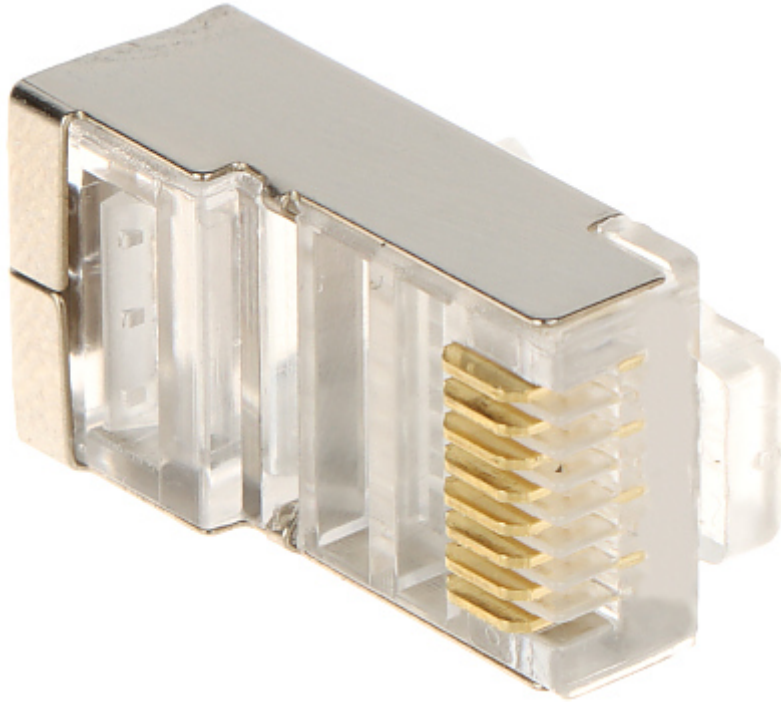

Code: RJ45/C6-EKRAN\*P100

## SHIELDED MODULAR PLUG **RJ45/C6-EKRAN\*P100**

Net: 10.72 EUR Gross: 10.72 EUR

### SPECIFICATION

<b>In package:</b>	<b>100 pcs The price for package</b>
Connector type:	RJ45 (8P8C) Plug 8 pin
Attachment of connector elements:	Crimping
Wire mounting:	Crimping
Application:	Twisted-pair cable
Material:	PET
Example of application:	FTP kat. 6
Main features:	Very easy and quick assembly
Weight:	0.002 kg
Guarantee:	2 years