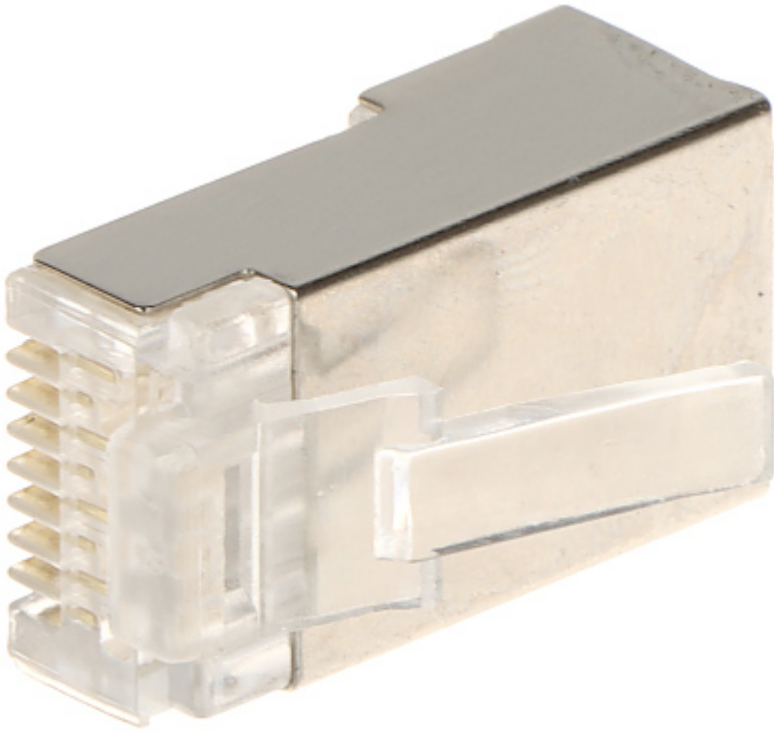

Package:

PACKAGE

Dimensions (L x W x H): 0x0x0 mm	Gross Weight: 0 kg

DELTA-OPTI Monika Matysiak; <https://www.delta.poznan.pl>
POL; 60-713 Poznań; Graniczna 10
e-mail: delta-opti@delta.poznan.pl; tel: +(48) 61 864 69 60