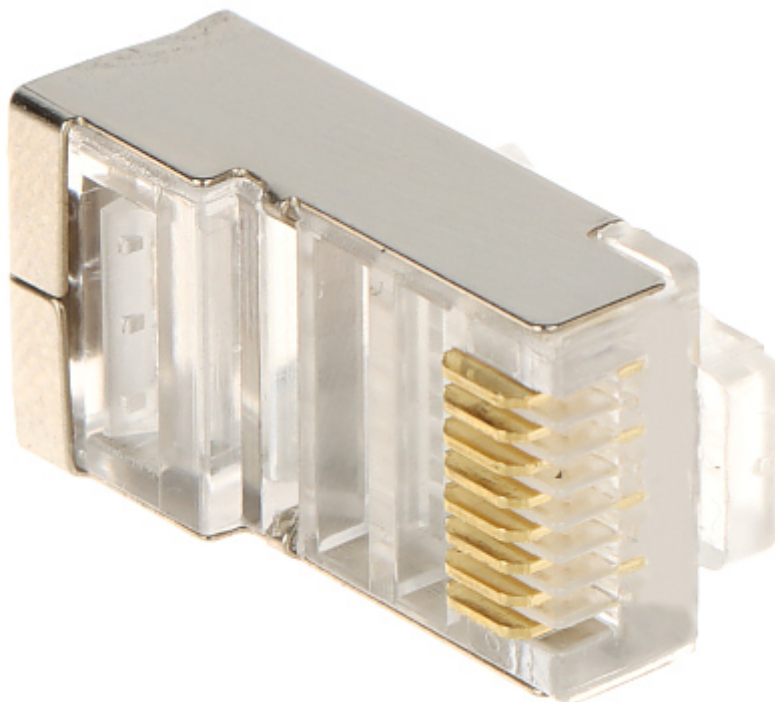

Code: RJ45/C6-EKRAN\*P100

## SHIELDED MODULAR PLUG **RJ45/C6-EKRAN\*P100**

Net: **9.29 EUR** Gross: **11.43 EUR**

### SPECIFICATION

<b>In package:</b>	<b>100 pcs The price for package</b>
Connector type:	RJ45 (8P8C) Plug 8 pin
Attachment of connector elements:	Crimping
Wire mounting:	Crimping
Application:	Twisted-pair cable
Material:	PET
Example of application:	FTP kat. 6
Main features:	Very easy and quick assembly
Weight:	0.002 kg
Guarantee:	2 years