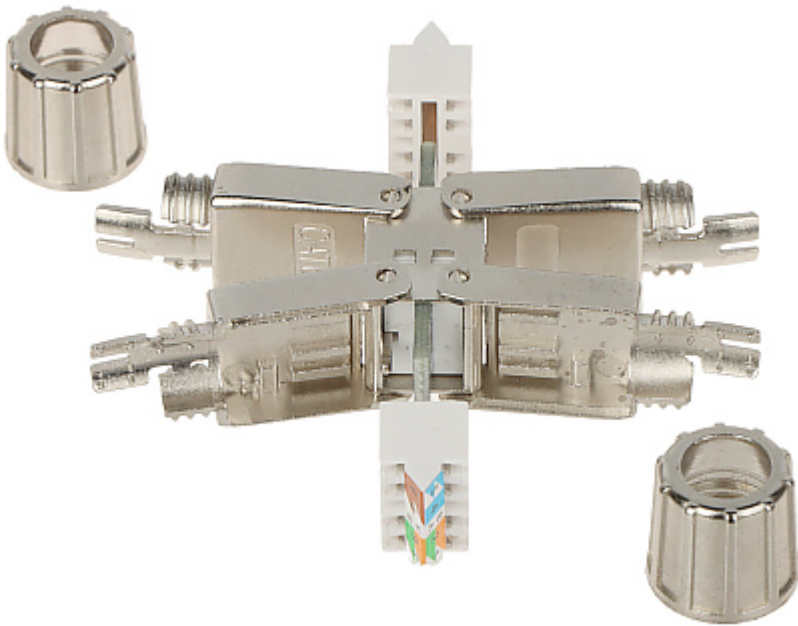

Code: PU-FTP6A-HAND

## COUPLER **PU-FTP6A-HAND**

Net: 5.64 EUR Gross: 5.64 EUR

### SPECIFICATION

Connector type:	Coupler - Shielded - KRONE quick-connector / KRONE quick-connector
Material:	PET / Metal
Main features:	<ul style="list-style-type: none"><li>• Very easy and quick assembly</li><li>• Gold-plated connector prevents the oxidation of contacts</li><li>• Corrosion resistance</li><li>• It is compatible with Category 6A</li><li>• Application : FTP cat. 6A - Wire / Stranded wire - 22 ... 24 AWG</li><li>• T568A/B compliance</li></ul>
Weight:	0.03 kg
Dimensions:	74 x 15 x 14 mm
Guarantee:	2 years

### PRESENTATION

Internal view: