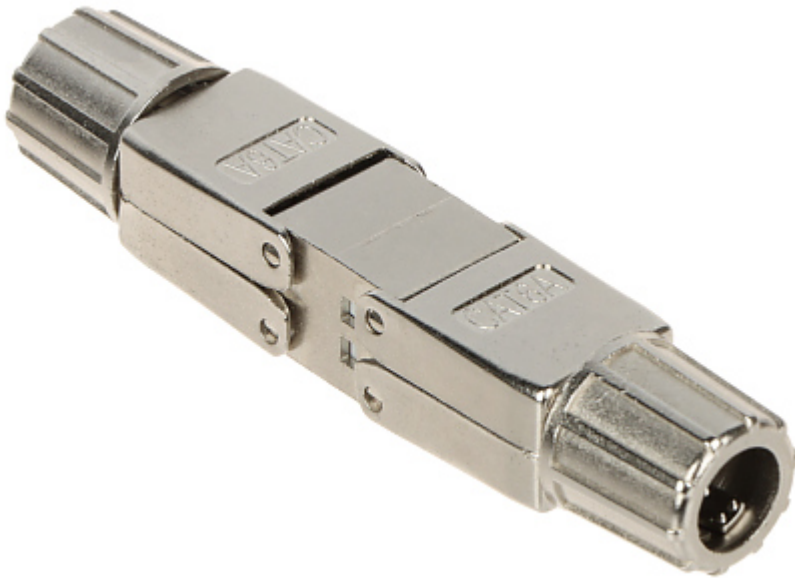

Internal view: