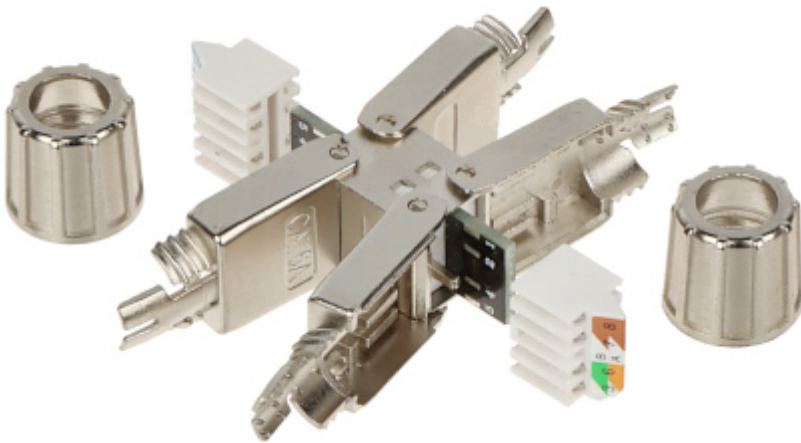

PACKAGE

DELTA-OPTI Monika Matysiak; <https://www.delta.poznan.pl>
POL; 60-713 Poznań; Graniczna 10
e-mail: delta-opti@delta.poznan.pl; tel: +(48) 61 864 69 60