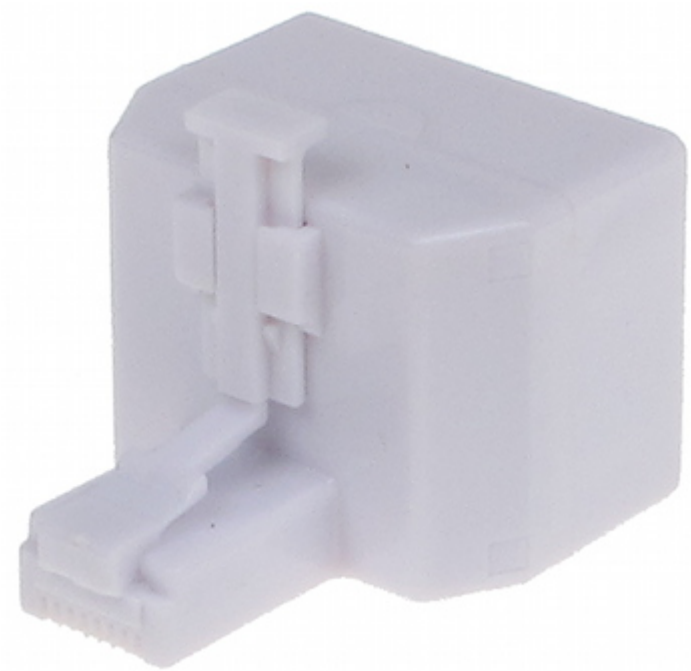

PACKAGE

Dimensions (L x W x H): 0x0x0 mm	Gross Weight: 0 kg