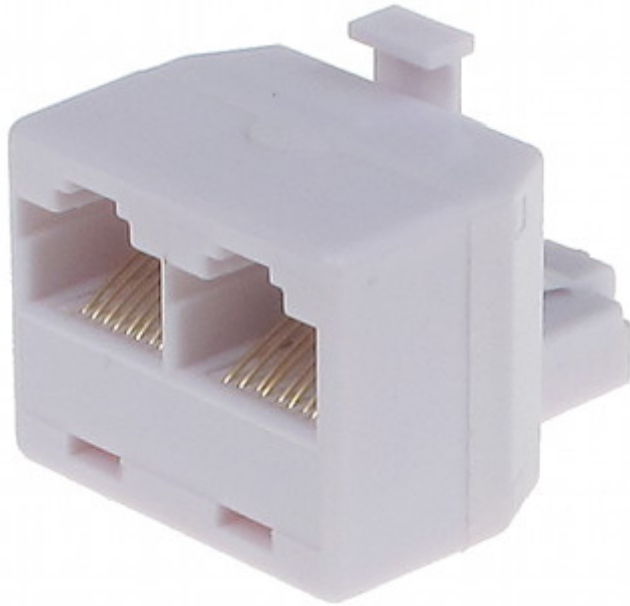

Code: RJ45-W/2RJ45-G

SPLITTER RJ45-W/2RJ45-G

Net: 0.72 EUR Gross: 0.89 EUR

SPECIFICATION

Connector type:	Splitter RJ 45 Plug / 2 x RJ 45 Socket
Material:	PET
Main features:	<ul style="list-style-type: none">• Very easy and quick assembly• Corrosion resistance
Weight:	0.010 kg
Dimensions:	37 x 30 x 24 mm
Guarantee:	2 years