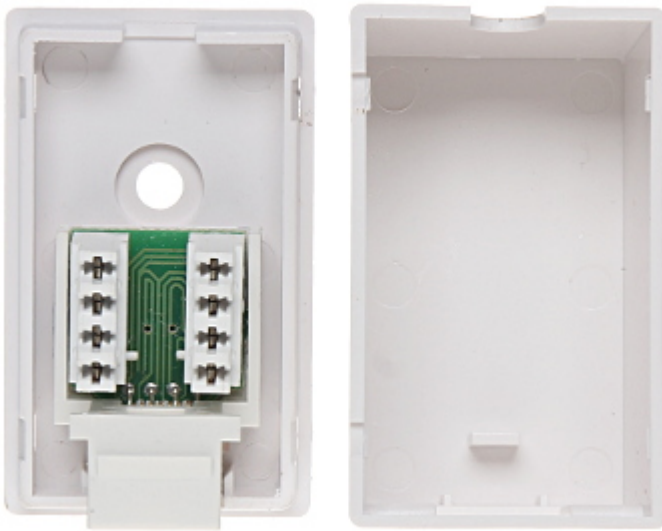

Code: RJ45-G1

FINAL SOCKET **RJ45-G1**

Net: **1.27 EUR** Gross: **1.27 EUR**

The device is structured cabling termination for UTP cat.5 cables.

SPECIFICATION

Mount:	Surface-mounted
Material:	PET
Color:	White
Application:	RJ-45
Number of outputs:	1
Main features:	<ul style="list-style-type: none">• It is compatible with Category 5e• Twisted-pair cable mounting using the Krone Impact Tool
Weight:	0.030 kg
Dimensions:	56 x 34 x 27 mm
Guarantee:	3 years

PRESENTATION

DELTA-OPTI Monika Matysiak; <https://www.delta.poznan.pl>
POL; 60-713 Poznań; Graniczna 10
e-mail: delta-opti@delta.poznan.pl; tel: +(48) 61 864 69 60

Connectors:

In the kit:

PACKAGE

Dimensions (L x W x H): 0x0x0 mm	Gross Weight: 0 kg
----------------------------------	--------------------