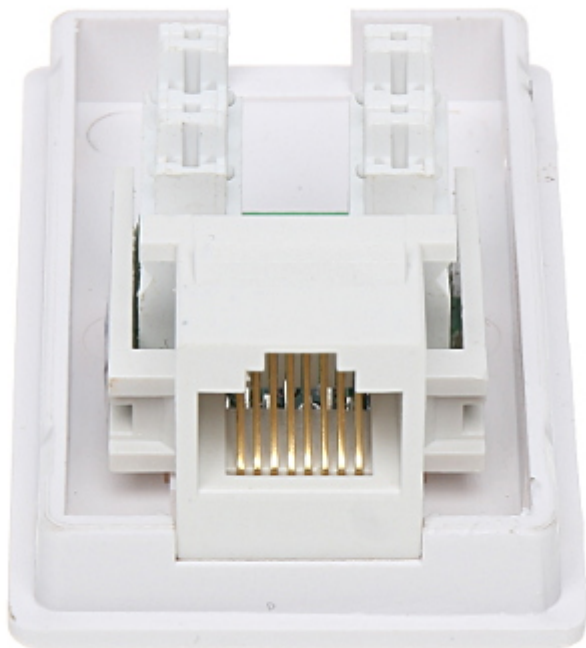

Code: RJ45-G1

FINAL SOCKET **RJ45-G1**

Net: **1.27 EUR** Gross: **1.27 EUR**

The device is structured cabling termination for UTP cat.5 cables.

SPECIFICATION

Mount:	Surface-mounted
Material:	PET
Color:	White
Application:	RJ-45
Number of outputs:	1
Main features:	<ul style="list-style-type: none">• It is compatible with Category 5e• Twisted-pair cable mounting using the Krone Impact Tool
Weight:	0.030 kg
Dimensions:	56 x 34 x 27 mm
Guarantee:	3 years

PRESENTATION

DELTA-OPTI Monika Matysiak; <https://www.delta.poznan.pl>
POL; 60-713 Poznań; Graniczna 10
e-mail: delta-opti@delta.poznan.pl; tel: +(48) 61 864 69 60

Connectors:

In the kit:

PACKAGE

Dimensions (L x W x H): 0x0x0 mm	Gross Weight: 0 kg
----------------------------------	--------------------