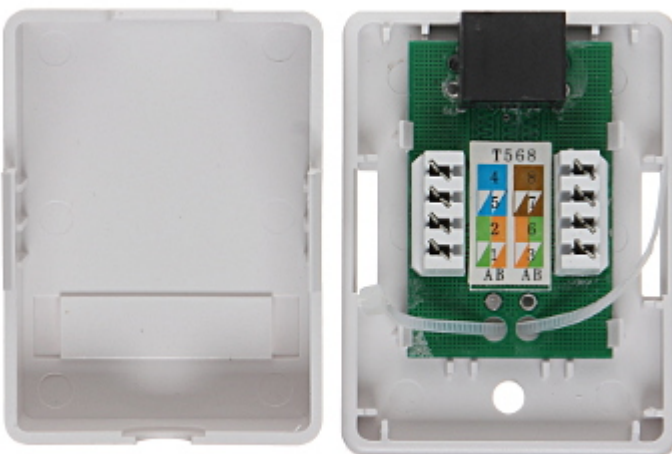

In the kit:

DELTA-OPTI Monika Matysiak; <https://www.delta.poznan.pl>
POL; 60-713 Poznań; Graniczna 10
e-mail: delta-opti@delta.poznan.pl; tel: +(48) 61 864 69 60