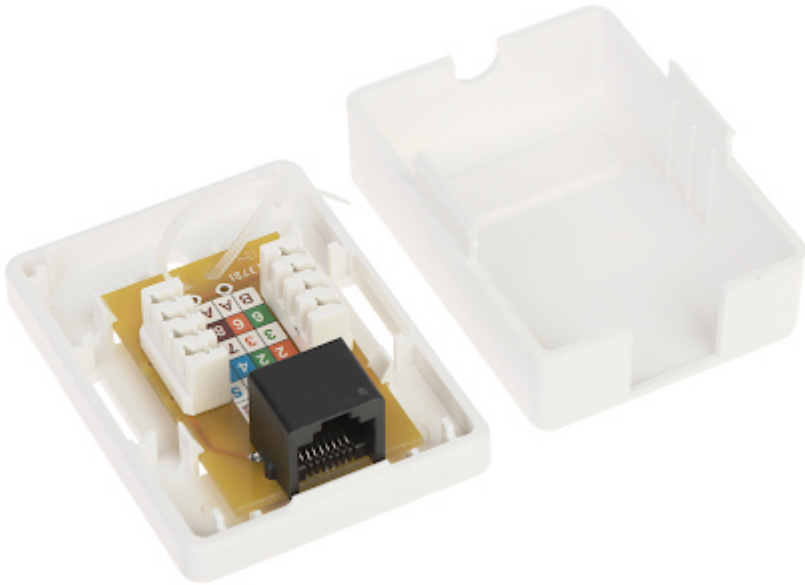

Code: RJ45-G1/6

FINAL SOCKET **RJ45-G1/6**

Net: **1.52 EUR** Gross: **1.52 EUR**

The device is structured cabling termination for UTP cat. 6 cables.

SPECIFICATION

Mount:	Surface-mounted
Material:	PET
Color:	White
Application:	RJ-45
Number of outputs:	1
Main features:	<ul style="list-style-type: none">• It is compatible with Category 6• Twisted-pair cable mounting using the Krone Impact Tool
Weight:	0.035 kg
Dimensions:	66 x 49 x 25 mm
Guarantee:	3 years

PRESENTATION

DELTA-OPTI Monika Matysiak; <https://www.delta.poznan.pl>
POL; 60-713 Poznań; Graniczna 10
e-mail: delta-opti@delta.poznan.pl; tel: +(48) 61 864 69 60

Connectors:

In the kit:

PACKAGE

Dimensions (L x W x H): 0x0x0 mm	Gross Weight: 0 kg
----------------------------------	--------------------