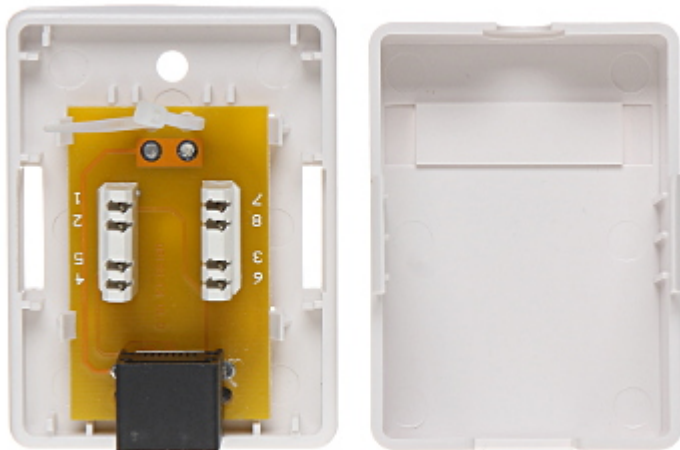

Code: RJ45-G1/6

END-OF-LINE OUTLET **RJ45-G1/6**

Net: **1.19 EUR** Gross: **1.46 EUR**

The device is structured cabling termination for UTP cat. 6 cables.

SPECIFICATION

Mount:	Surface
Material:	PET
Color:	White
Application:	RJ-45
Number of outputs:	1
Main features:	<ul style="list-style-type: none">• It is compatible with Category 6• Twisted-pair cable mounting using the Krone Impact Tool
Weight:	0.035 kg
Dimensions:	66 x 49 x 25 mm
Guarantee:	3 years

PRESENTATION

Connectors:

In the kit: