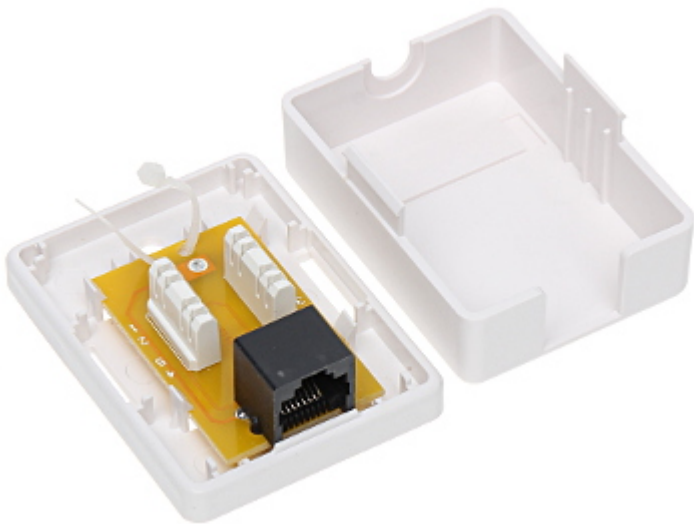

Code: RJ45-G1/6

END-OF-LINE OUTLET **RJ45-G1/6**

Net: **1.19 EUR** Gross: **1.46 EUR**

The device is structured cabling termination for UTP cat. 6 cables.

SPECIFICATION

Mount:	Surface
Material:	PET
Color:	White
Application:	RJ-45
Number of outputs:	1
Main features:	<ul style="list-style-type: none">• It is compatible with Category 6• Twisted-pair cable mounting using the Krone Impact Tool
Weight:	0.035 kg
Dimensions:	66 x 49 x 25 mm
Guarantee:	3 years

PRESENTATION

Connectors:

In the kit: