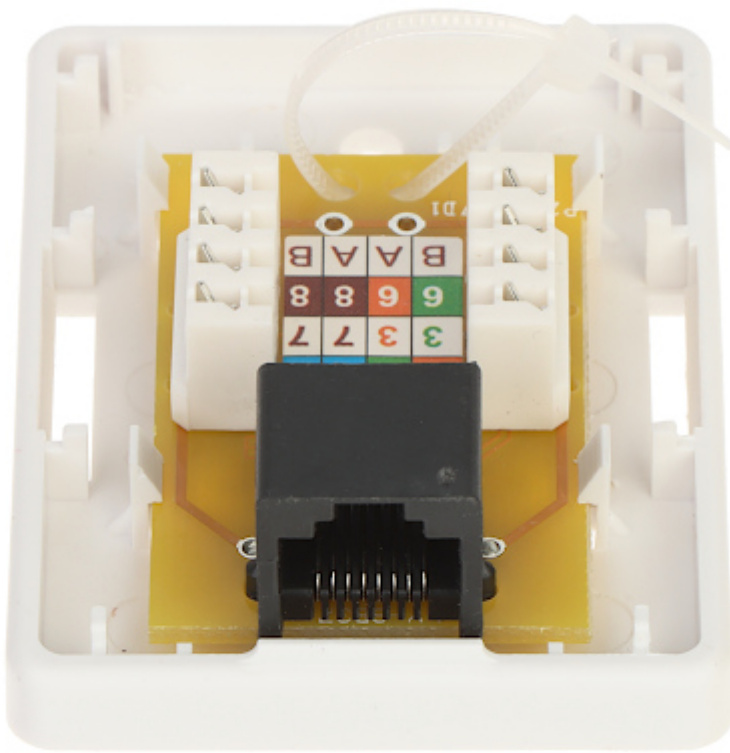

Code: RJ45-G1/6

FINAL SOCKET **RJ45-G1/6**

Net: **1.52 EUR** Gross: **1.52 EUR**

The device is structured cabling termination for UTP cat. 6 cables.

SPECIFICATION

Mount:	Surface-mounted
Material:	PET
Color:	White
Application:	RJ-45
Number of outputs:	1
Main features:	<ul style="list-style-type: none">• It is compatible with Category 6• Twisted-pair cable mounting using the Krone Impact Tool
Weight:	0.035 kg
Dimensions:	66 x 49 x 25 mm
Guarantee:	3 years

PRESENTATION

DELTA-OPTI Monika Matysiak; <https://www.delta.poznan.pl>
POL; 60-713 Poznań; Graniczna 10
e-mail: delta-opti@delta.poznan.pl; tel: +(48) 61 864 69 60

Connectors:

In the kit:

PACKAGE

Dimensions (L x W x H): 0x0x0 mm	Gross Weight: 0 kg
----------------------------------	--------------------