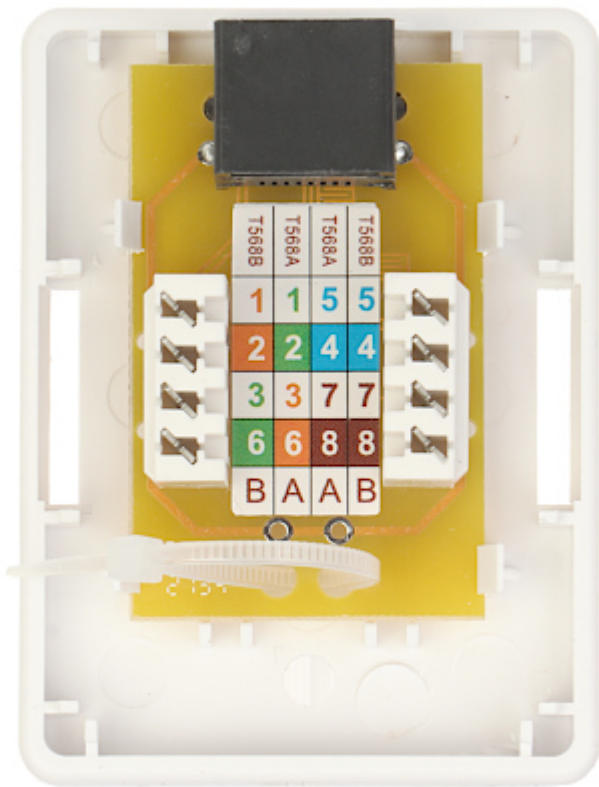

Code: RJ45-G1/6

FINAL SOCKET **RJ45-G1/6**

Net: **1.52 EUR** Gross: **1.52 EUR**

The device is structured cabling termination for UTP cat. 6 cables.

SPECIFICATION

Mount:	Surface-mounted
Material:	PET
Color:	White
Application:	RJ-45
Number of outputs:	1
Main features:	<ul style="list-style-type: none">• It is compatible with Category 6• Twisted-pair cable mounting using the Krone Impact Tool
Weight:	0.035 kg
Dimensions:	66 x 49 x 25 mm
Guarantee:	3 years

PRESENTATION

DELTA-OPTI Monika Matysiak; <https://www.delta.poznan.pl>
POL; 60-713 Poznań; Graniczna 10
e-mail: delta-opti@delta.poznan.pl; tel: +(48) 61 864 69 60

Connectors:

In the kit:

PACKAGE

Dimensions (L x W x H): 0x0x0 mm	Gross Weight: 0 kg
----------------------------------	--------------------