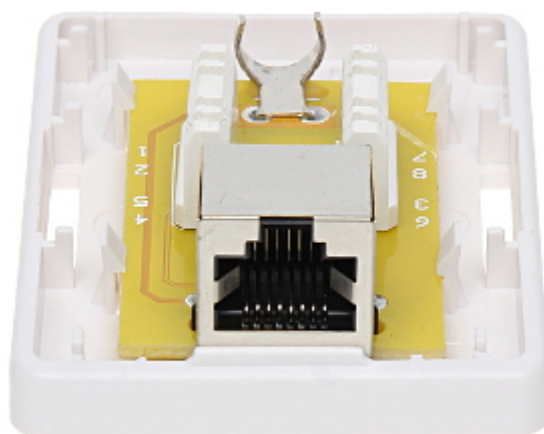

Code: RJ45-G5/6

END-OF-LINE OUTLET **RJ45-G5/6**

Net: **1.32 EUR** Gross: **1.62 EUR**

The device is structured cabling termination for FTP cat. 6 cables.

SPECIFICATION

Mount:	Surface
Material:	PET
Color:	White
Application:	RJ-45
Number of outputs:	1
Main features:	<ul style="list-style-type: none">• It is compatible with Category 6• RJ-45 shielded socket• Twisted-pair cable mounting using the Krone Impact Tool
Weight:	0.035 kg
Dimensions:	66 x 49 x 25 mm
Guarantee:	3 years

PRESENTATION

Connectors:

In the kit: