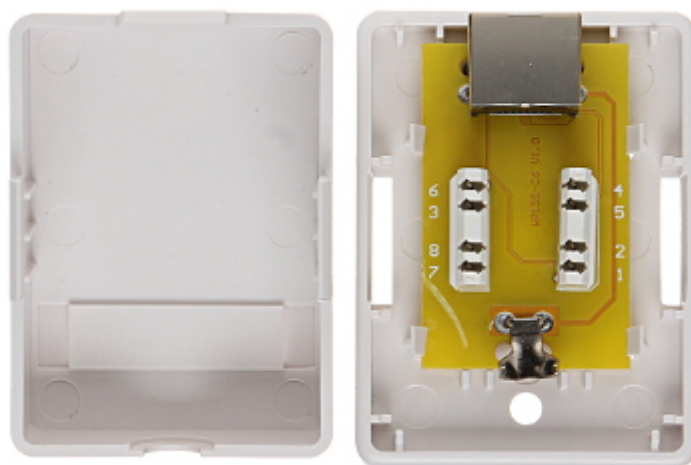

Code: RJ45-G5/6

END-OF-LINE OUTLET **RJ45-G5/6**

Net: **1.32 EUR** Gross: **1.62 EUR**

The device is structured cabling termination for FTP cat. 6 cables.

SPECIFICATION

Mount:	Surface
Material:	PET
Color:	White
Application:	RJ-45
Number of outputs:	1
Main features:	<ul style="list-style-type: none">• It is compatible with Category 6• RJ-45 shielded socket• Twisted-pair cable mounting using the Krone Impact Tool
Weight:	0.035 kg
Dimensions:	66 x 49 x 25 mm
Guarantee:	3 years

PRESENTATION

Connectors:

In the kit: