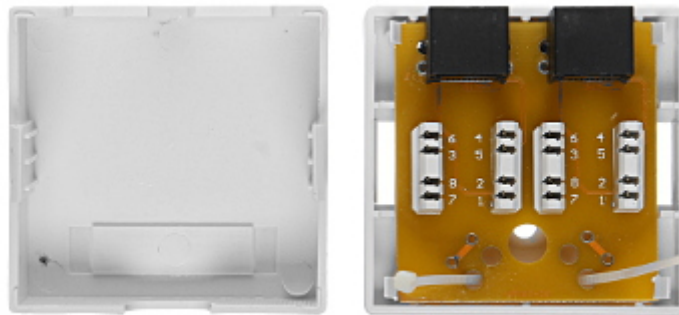

Connectors: