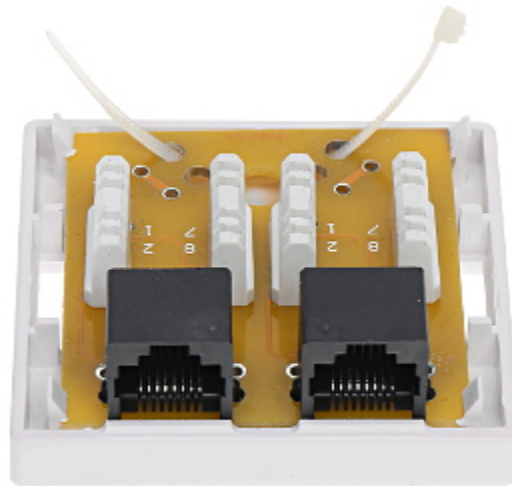

Connectors: