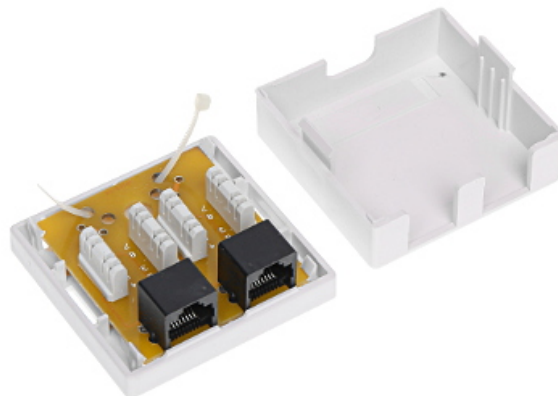

PRESENTATION

DELTA-OPTI Monika Matysiak; <https://www.delta.poznan.pl>
POL; 60-713 Poznań; Graniczna 10
e-mail: delta-opti@delta.poznan.pl; tel: +(48) 61 864 69 60