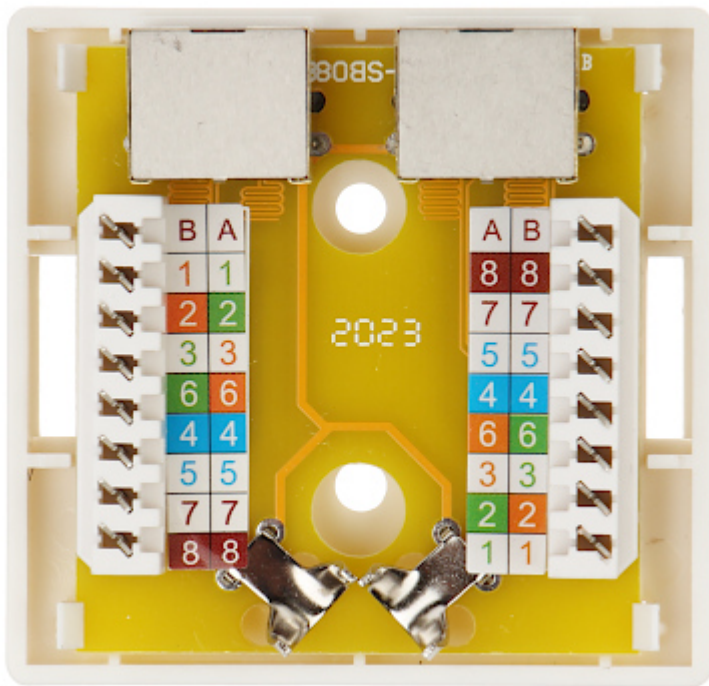

Code: RJ45-2G5/6

### SPECIFICATION

Mount:	Surface
Material:	PET
Color:	White
Application:	RJ-45
Number of outputs:	2
Main features:	<ul style="list-style-type: none"><li>• It is compatible with Category 6</li><li>• RJ-45 shielded socket</li><li>• Twisted-pair cable mounting using the Krone Impact Tool</li></ul>
Weight:	0.046 kg
Dimensions:	62 x 60 x 26 mm
Guarantee:	<b>3 years</b>

Connectors:

In the kit: