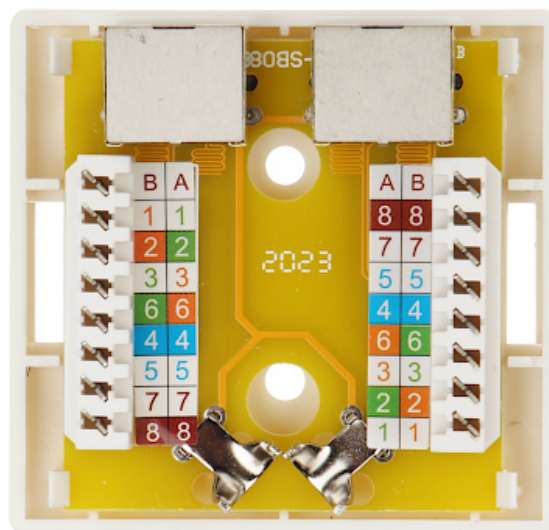

Connectors: