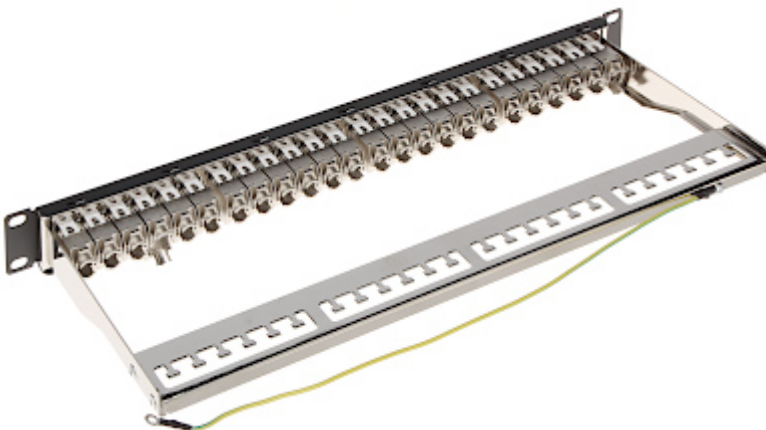

Code: PP-24/RJ-FX/6AC2

PATCH PANEL KEYSTONE **PP-24/RJ-FX/6AC2**

Net: **75.71 EUR** Gross: **93.12 EUR**

Patch panel with KEYSTONE RJ-45 connectors.
Using the shielded RJ-45 sockets and FTP cable you can ensure shield continuity.

SPECIFICATION

Number of ports:	24 pcs
Material:	Metal
Color:	Black
Application:	RACK 19", 1U
Main features:	<ul style="list-style-type: none">• It is compatible with Category 6a• RJ-45 sockets shielded• Spring terminals for twisted-pair cable allow to quick assembly without any tools• On the device mainboard there are holes to cables mounting using cable ties
Weight:	1.26 kg
Dimensions:	483 x 154 x 44 mm
Guarantee:	3 years

PRESENTATION

Rear view:

RJ-45 connectors:

In the kit:

PACKAGE

Dimensions (L x W x H): 0x0x0 mm	Gross Weight: 0 kg
----------------------------------	--------------------