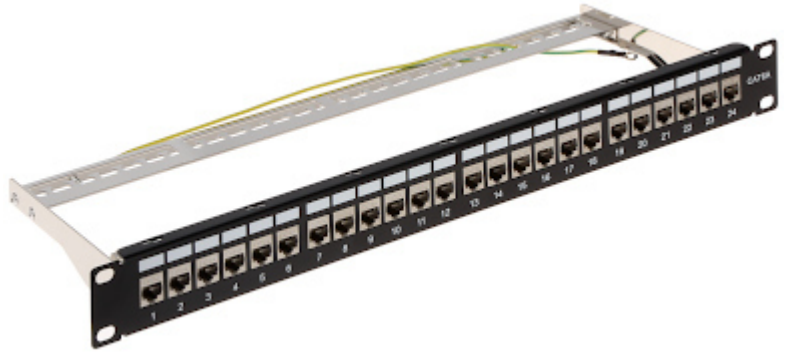

Code: PP-24/RJ-FX/6AC2

PATCH PANEL KEYSTONE **PP-24/RJ-FX/6AC2**

Net: **75.71 EUR** Gross: **93.12 EUR**

Patch panel with KEYSTONE RJ-45 connectors.
Using the shielded RJ-45 sockets and FTP cable you can ensure shield continuity.

SPECIFICATION

Number of ports:	24 pcs
Material:	Metal
Color:	Black
Application:	RACK 19", 1U
Main features:	<ul style="list-style-type: none">• It is compatible with Category 6a• RJ-45 sockets shielded• Spring terminals for twisted-pair cable allow to quick assembly without any tools• On the device mainboard there are holes to cables mounting using cable ties
Weight:	1.26 kg
Dimensions:	483 x 154 x 44 mm
Guarantee:	3 years

PRESENTATION

Rear view:

RJ-45 connectors:

In the kit:

PACKAGE

Dimensions (L x W x H): 0x0x0 mm	Gross Weight: 0 kg
----------------------------------	--------------------