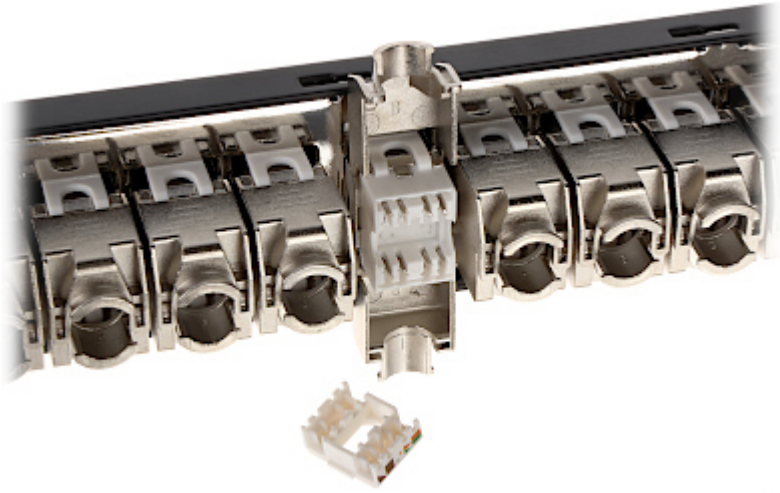

Code: PP-24/RJ-FX/6AC2

PATCH PANEL KEYSTONE **PP-24/RJ-FX/6AC2**

Net: **75.71 EUR** Gross: **93.12 EUR**

Patch panel with KEYSTONE RJ-45 connectors.
Using the shielded RJ-45 sockets and FTP cable you can ensure shield continuity.

SPECIFICATION

Number of ports:	24 pcs
Material:	Metal
Color:	Black
Application:	RACK 19", 1U
Main features:	<ul style="list-style-type: none">• It is compatible with Category 6a• RJ-45 sockets shielded• Spring terminals for twisted-pair cable allow to quick assembly without any tools• On the device mainboard there are holes to cables mounting using cable ties
Weight:	1.26 kg
Dimensions:	483 x 154 x 44 mm
Guarantee:	3 years

PRESENTATION

Rear view:

RJ-45 connectors:

In the kit:

PACKAGE

Dimensions (L x W x H): 0x0x0 mm	Gross Weight: 0 kg
----------------------------------	--------------------