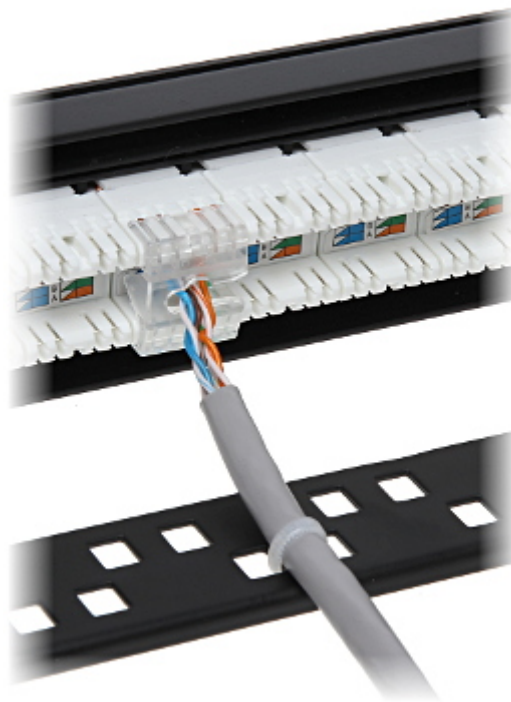

Code: PP-24/RJ-FX/6C

PATCH PANEL KEYSTONE PP-24/RJ-FX/6C

Net: 118.00 PLN Gross: 145.14 PLN

Patch panel with KEYSTONE RJ-45 connectors.

SPECIFICATION

Number of ports:	24 pcs
Material:	Metal
Color:	Black
Application:	RACK 19", 1U
Main features:	<ul style="list-style-type: none">• It is compatible with Category 6• Spring terminals for twisted-pair cable allow to quick assembly without any tools• On the device mainboard there are holes to cables mounting using cable ties
Weight:	0.4 kg
Dimensions:	483 x 75 x 44 mm
Guarantee:	3 years

PRESENTATION

Front view:

Top view:

Rear view:

Example of application:

In the kit: