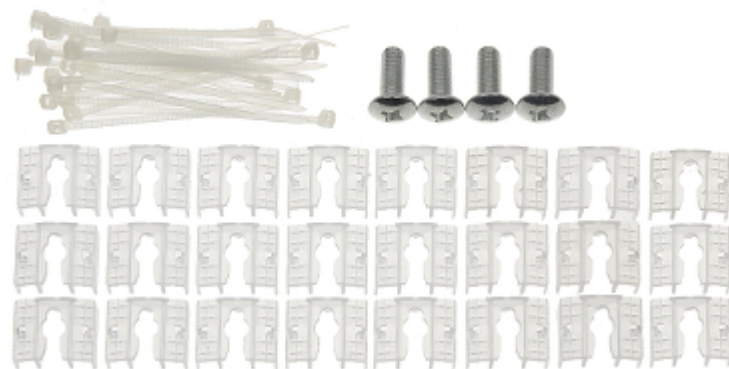

Code: PP-24/RJ-FX/6C

PATCH PANEL KEYSTONE **PP-24/RJ-FX/6C**

Net: **32.27 EUR** Gross: **32.27 EUR**

Patch panel with KEYSTONE RJ-45 connectors.

SPECIFICATION

Number of ports:	24 pcs
Material:	Metal
Color:	Black
Application:	RACK 19", 1U
Main features:	<ul style="list-style-type: none">• It is compatible with Category 6• Spring terminals for twisted-pair cable allow to quick assembly without any tools• On the device mainboard there are holes to cables mounting using cable ties
Weight:	0.4 kg
Dimensions:	483 x 75 x 44 mm
Guarantee:	3 years

PRESENTATION

Front view:

Top view:

Rear view:

Example of application:

In the kit:

PACKAGE

Dimensions (L x W x H): 0x0x0 mm	Gross Weight: 0 kg
----------------------------------	--------------------