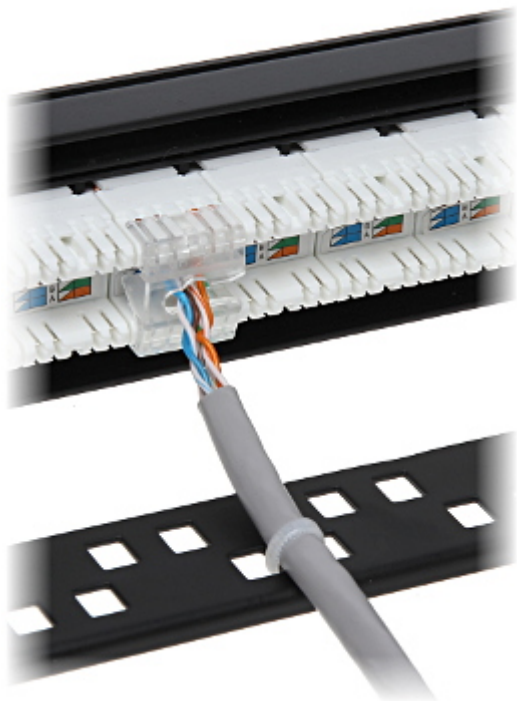

Code: PP-24/RJ-FX/6C

PATCH PANEL KEYSTONE **PP-24/RJ-FX/6C**

Net: **32.27 EUR** Gross: **32.27 EUR**

Patch panel with KEYSTONE RJ-45 connectors.

SPECIFICATION

Number of ports:	24 pcs
Material:	Metal
Color:	Black
Application:	RACK 19", 1U
Main features:	<ul style="list-style-type: none">• It is compatible with Category 6• Spring terminals for twisted-pair cable allow to quick assembly without any tools• On the device mainboard there are holes to cables mounting using cable ties
Weight:	0.4 kg
Dimensions:	483 x 75 x 44 mm
Guarantee:	3 years

PRESENTATION

Front view:

Top view:

Rear view:

Example of application:

In the kit:

PACKAGE

Dimensions (L x W x H): 0x0x0 mm	Gross Weight: 0 kg
----------------------------------	--------------------