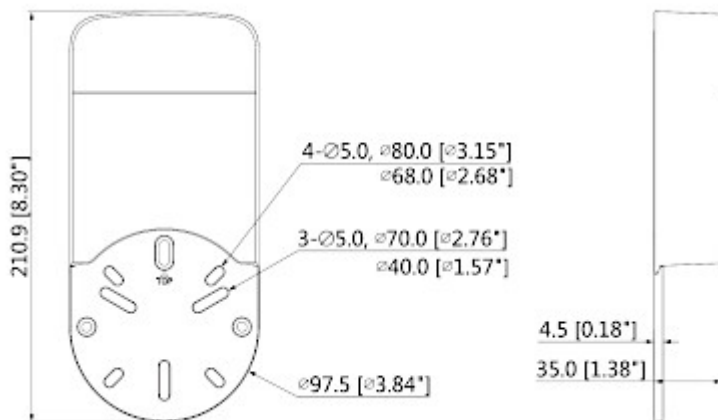

Code: PFA12A

CAMERA BRACKET **PFA12A** DAHUA

Net: **6.22 EUR** Gross: **6.22 EUR**

Wall bracket. Bracket is perfect to hide connectors, cables and power adapter inside of it.

SPECIFICATION

Suitable for cameras:	DAHUA - documentation for download below.
Material:	Plastic, Water-resistant, solid construction, Weatherproof cabinet
Color:	White
Distance from mounting surface:	5 mm
Weight:	0.1 kg
Dimensions:	211 x 98 x 35 mm
Manufacturer / Brand:	DAHUA
Guarantee:	3 years

PRESENTATION

Camera mounting side view:

DELTA-OPTI Monika Matysiak; <https://www.delta.poznan.pl>
POL; 60-713 Poznań; Graniczna 10
e-mail: delta-opti@delta.poznan.pl; tel: +(48) 61 864 69 60

Wall mounting side view:

Internal view:

Dimensions:

In the kit:

PACKAGE

Dimensions (L x W x H): 0x0x0 mm	Gross Weight: 0 kg
----------------------------------	--------------------