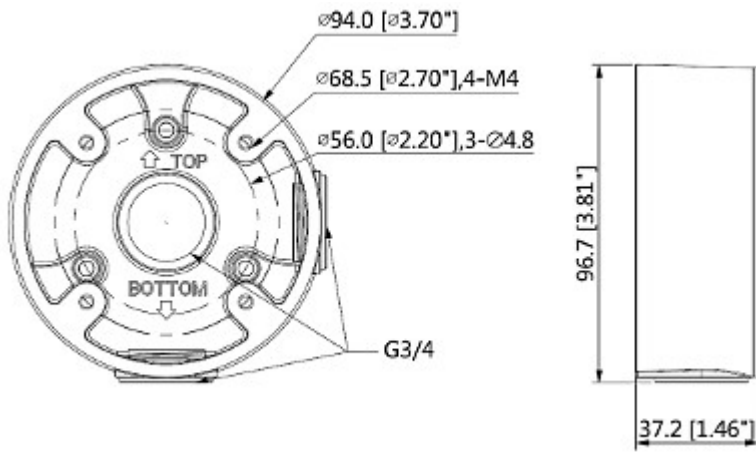

SPECIFICATION

Mounting holes distance:	48 x 48 mm
Number of holes:	4
Neck diameter:	Ø 97 mm
Suitable for cameras:	DAHUA - documentation for download below.
Material:	Aluminum
Color:	Black
Distance from mounting surface:	38 mm
Weight:	0.166 kg
Dimensions:	Ø 97 x 38 mm
Manufacturer / Brand:	DAHUA
Guarantee:	3 years

PRESENTATION

DELTA-OPTI Monika Matysiak; <https://www.delta.poznan.pl>
POL; 60-713 Poznań; Graniczna 10
e-mail: delta-opti@delta.poznan.pl; tel: +(48) 61 864 69 60

Camera mounting side view:

Wall mounting side view:

Side view:

Dimensions:

DELTA-OPTI Monika Matysiak; <https://www.delta.poznan.pl>
POL; 60-713 Poznań; Graniczna 10
e-mail: delta-opti@delta.poznan.pl; tel: +(48) 61 864 69 60

In the kit:

PACKAGE

Dimensions (L x W x H): 0x0x0 mm	Gross Weight: 0 kg
----------------------------------	--------------------