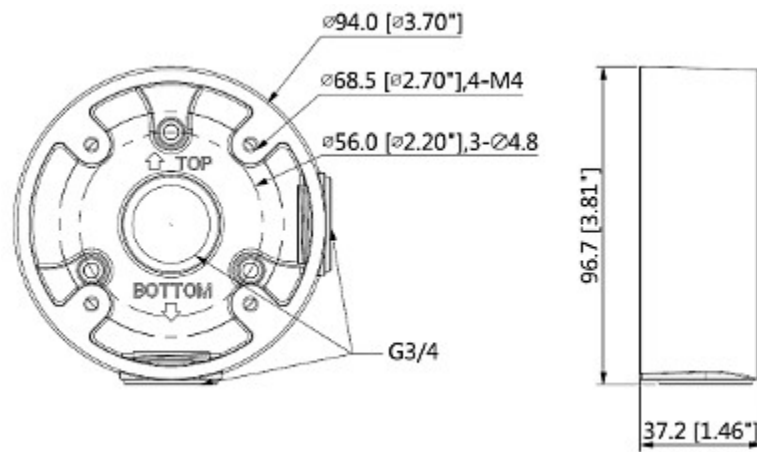

SPECIFICATION

Mounting holes distance:	48 x 48 mm
Number of holes:	4
Neck diameter:	Ø 97 mm
Suitable for cameras:	DAHUA - documentation for download below.
Material:	Aluminum
Color:	Black
Distance from mounting surface:	38 mm
Weight:	0.166 kg
Dimensions:	Ø 97 x 38 mm
Manufacturer / Brand:	DAHUA
Guarantee:	3 years

PRESENTATION

DELTA-OPTI Monika Matysiak; <https://www.delta.poznan.pl>
POL; 60-713 Poznań; Graniczna 10
e-mail: delta-opti@delta.poznan.pl; tel: +(48) 61 864 69 60

Camera mounting side view:

Wall mounting side view:

Side view:

Dimensions:

In the kit: