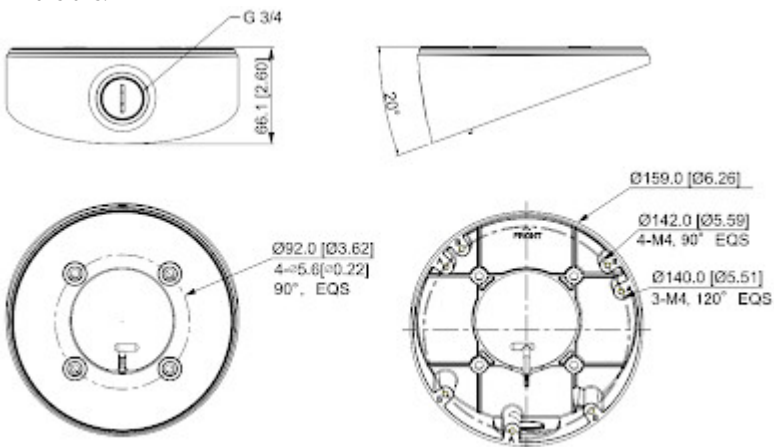

DELTA-OPTI Monika Matysiak; <https://www.delta.poznan.pl>
POL; 60-713 Poznań; Graniczna 10
e-mail: delta-opti@delta.poznan.pl; tel: +(48) 61 864 69 60