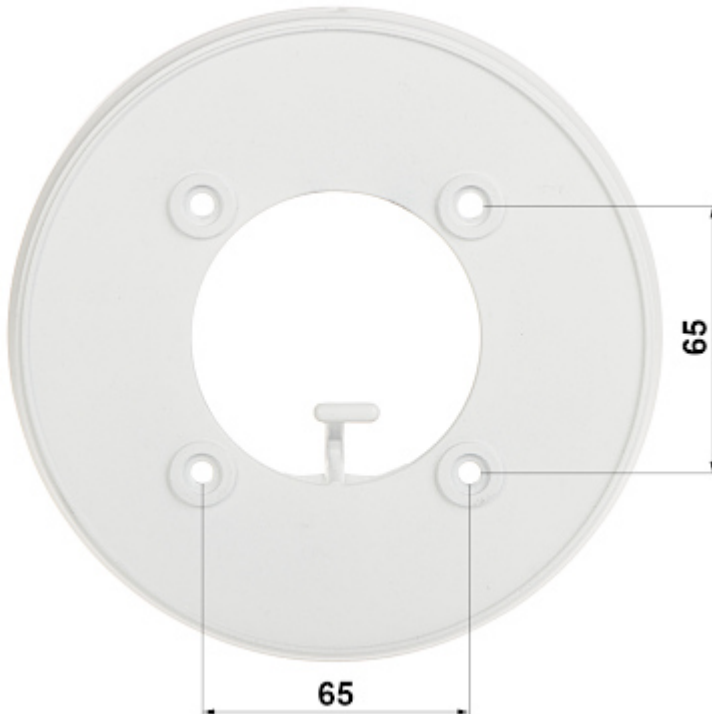

In the kit:

DELTA-OPTI Monika Matysiak; <https://www.delta.poznan.pl>
POL; 60-713 Poznań; Graniczna 10
e-mail: delta-opti@delta.poznan.pl; tel: +(48) 61 864 69 60