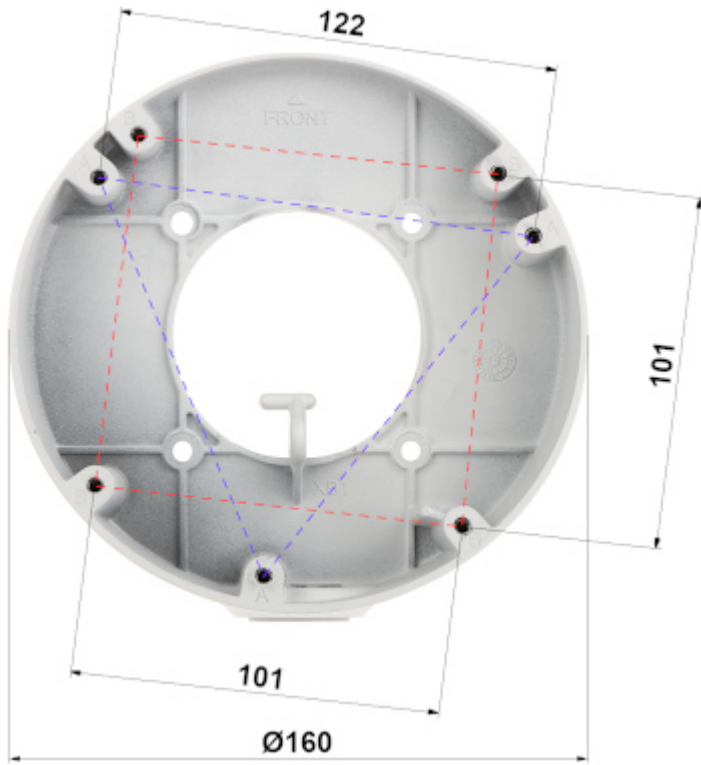

In the kit:

DELTA-OPTI Monika Matysiak; <https://www.delta.poznan.pl>
POL; 60-713 Poznań; Graniczna 10
e-mail: delta-opti@delta.poznan.pl; tel: +(48) 61 864 69 60