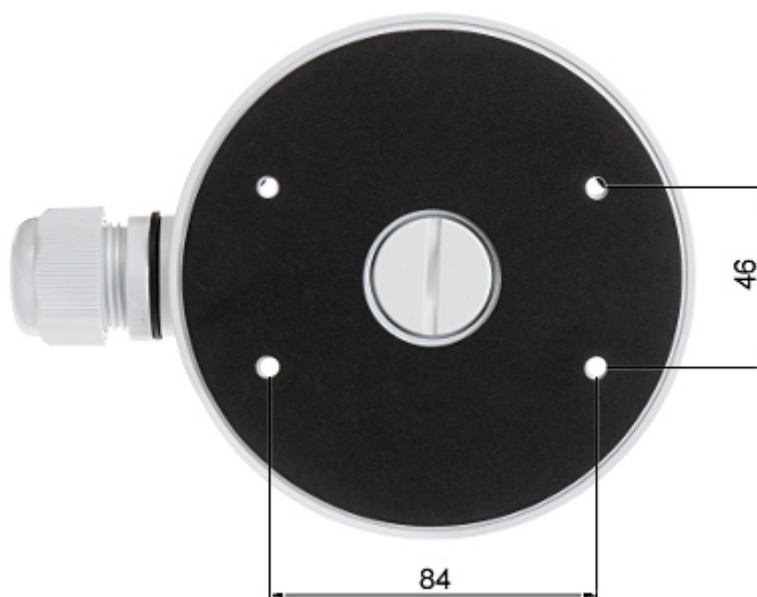

Code: DS-1280ZJ-DM21

CAMERA BRACKET **DS-1280ZJ-DM21** Hikvision

Net: **17.84 EUR** Gross: **21.94 EUR**

Ceiling bracket for cameras. Designed to dome cameras. It can be used to vandal-proof cameras installation. It has very useful advantage, possibility to hide camera cables and connectors.

SPECIFICATION

Neck diameter:	Ø 137 mm
Suitable for cameras:	Hikvision
Material:	Aluminum
Color:	White
Distance from mounting surface:	42 mm
Weight:	0.31 kg
Dimensions:	Ø 137 x 42 mm
Manufacturer / Brand:	Hikvision
SAP Code:	302700398
Guarantee:	2 years

PRESENTATION

Camera mounting side view:

Wall mounting side view:

Side view:

Dimensions:

In the kit: