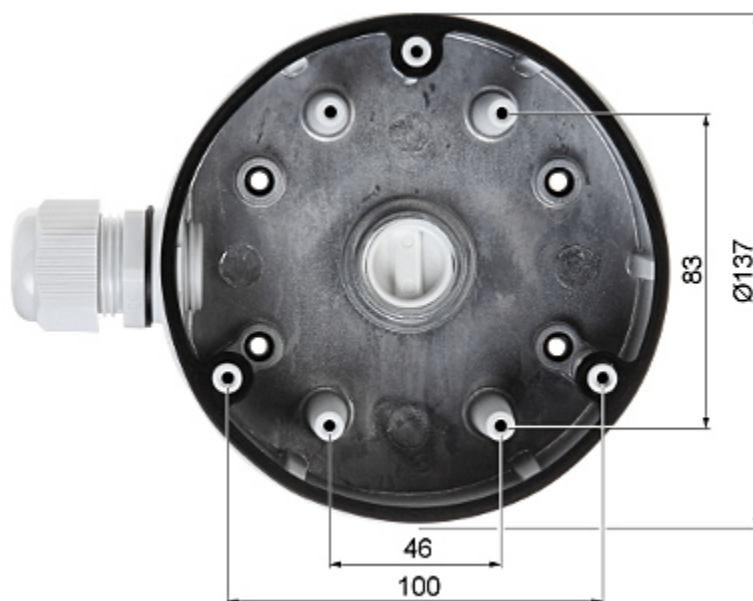

Code: DS-1280ZJ-DM21

CAMERA BRACKET **DS-1280ZJ-DM21** Hikvision

Net: **17.84 EUR** Gross: **21.94 EUR**

Ceiling bracket for cameras. Designed to dome cameras. It can be used to vandal-proof cameras installation. It has very useful advantage, possibility to hide camera cables and connectors.

SPECIFICATION

Neck diameter:	Ø 137 mm
Suitable for cameras:	Hikvision
Material:	Aluminum
Color:	White
Distance from mounting surface:	42 mm
Weight:	0.31 kg
Dimensions:	Ø 137 x 42 mm
Manufacturer / Brand:	Hikvision
SAP Code:	302700398
Guarantee:	2 years

PRESENTATION

Camera mounting side view:

Wall mounting side view:

Side view:

Dimensions:

In the kit: