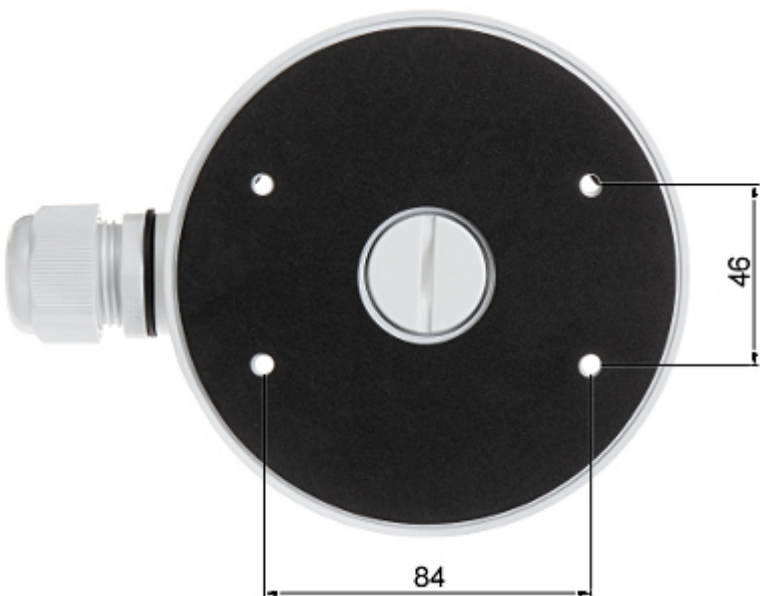

Code: DS-1280ZJ-DM21

CAMERA BRACKET **DS-1280ZJ-DM21** Hikvision

Net: **19.48 EUR** Gross: **19.48 EUR**

Ceiling bracket for cameras. Designed to dome cameras. It can be used to vandal-proof cameras installation. It has very useful advantage, possibility to hide camera cables and connectors.

SPECIFICATION

Neck diameter:	Ø 137 mm
Suitable for cameras:	Hikvision
Material:	Aluminum
Color:	White
Distance from mounting surface:	42 mm
Weight:	0.31 kg
Dimensions:	Ø 137 x 42 mm
Manufacturer / Brand:	Hikvision
SAP Code:	302700398
Guarantee:	2 years

PRESENTATION

Camera mounting side view:

DELTA-OPTI Monika Matysiak; <https://www.delta.poznan.pl>
POL; 60-713 Poznań; Graniczna 10
e-mail: delta-opti@delta.poznan.pl; tel: +(48) 61 864 69 60

Wall mounting side view:

Side view:

Dimensions:

In the kit:

PACKAGE

Dimensions (L x W x H): 0x0x0 mm	Gross Weight: 0 kg
----------------------------------	--------------------