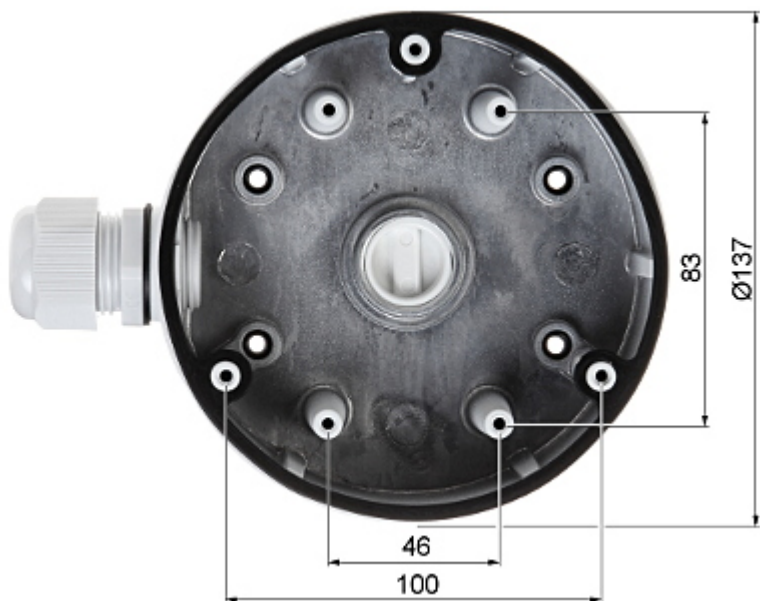

Code: DS-1280ZJ-DM21

CAMERA BRACKET **DS-1280ZJ-DM21** Hikvision

Net: **19.48 EUR** Gross: **19.48 EUR**

Ceiling bracket for cameras. Designed to dome cameras. It can be used to vandal-proof cameras installation. It has very useful advantage, possibility to hide camera cables and connectors.

SPECIFICATION

Neck diameter:	Ø 137 mm
Suitable for cameras:	Hikvision
Material:	Aluminum
Color:	White
Distance from mounting surface:	42 mm
Weight:	0.31 kg
Dimensions:	Ø 137 x 42 mm
Manufacturer / Brand:	Hikvision
SAP Code:	302700398
Guarantee:	2 years

PRESENTATION

Camera mounting side view:

DELTA-OPTI Monika Matysiak; <https://www.delta.poznan.pl>
POL; 60-713 Poznań; Graniczna 10
e-mail: delta-opti@delta.poznan.pl; tel: +(48) 61 864 69 60

Wall mounting side view:

Side view:

Dimensions:

In the kit:

PACKAGE

Dimensions (L x W x H): 0x0x0 mm	Gross Weight: 0 kg
----------------------------------	--------------------