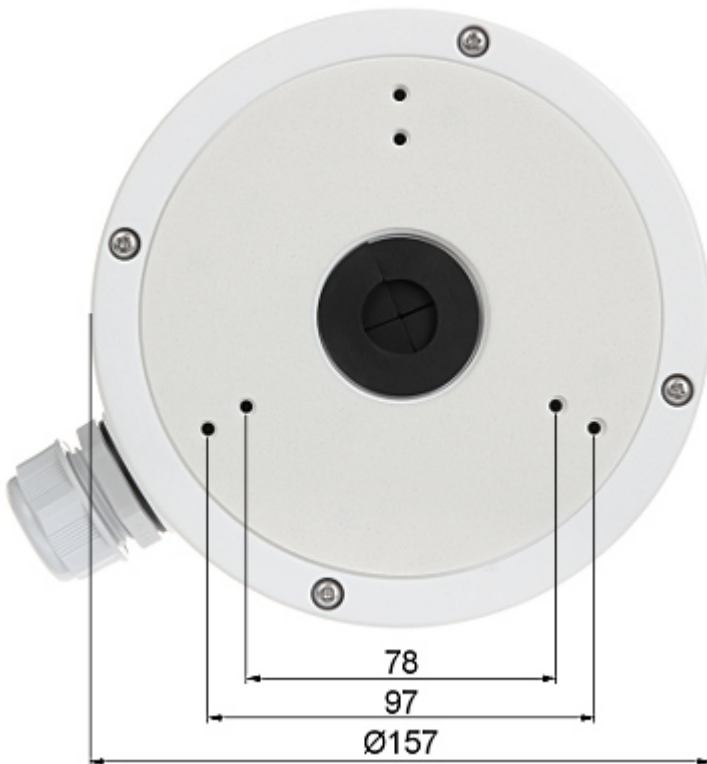

## CAMERA BRACKET **DS-1280ZJ-M** Hikvision

Net: **34.81 EUR** Gross: **34.81 EUR**

Ceiling bracket for cameras. Designed to dome cameras. It can be used to vandal-proof cameras installation. It has very useful advantage, possibility to hide camera cables and connectors.

### SPECIFICATION

Neck diameter:	Ø 157 mm
Suitable for cameras:	Hikvision
Mounting holes distance:	<ul style="list-style-type: none"><li>• 78 mm,</li><li>• 97 mm</li></ul>
Number of holes:	2 x 3
Material:	Aluminum
Color:	White
Distance from mounting surface:	53 mm
Weight:	0.63 kg
Dimensions:	Ø 157 x 53 mm
Manufacturer / Brand:	Hikvision
SAP Code:	302700581
Guarantee:	2 years

Wall mounting side view:

Side view:

View without the front cover:

Dimensions:

In the kit: