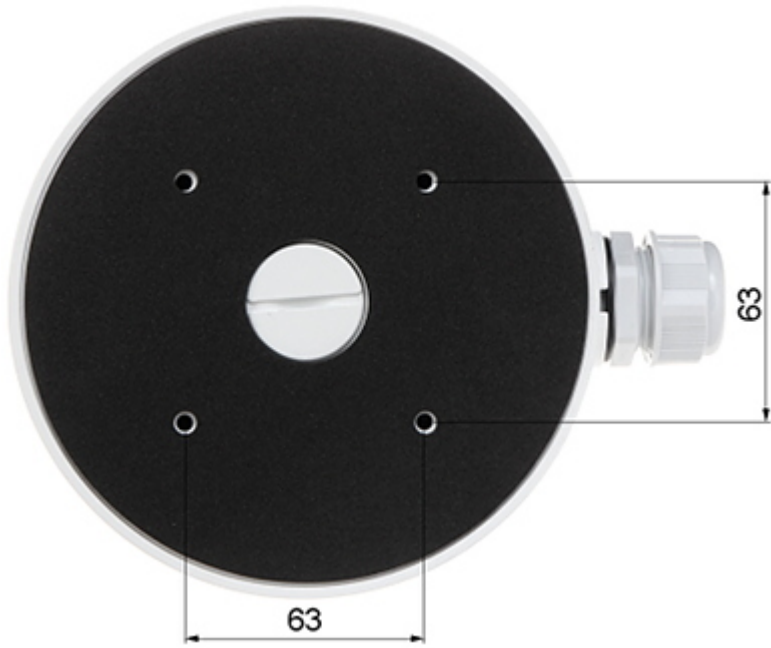

### SPECIFICATION

Neck diameter:	Ø 157 mm
Suitable for cameras:	Hikvision
Mounting holes distance:	<ul style="list-style-type: none"><li>• 78 mm,</li><li>• 97 mm</li></ul>
Number of holes:	2 x 3
Material:	Aluminum
Color:	White
Distance from mounting surface:	53 mm
Weight:	0.63 kg
Dimensions:	Ø 157 x 53 mm
Manufacturer / Brand:	Hikvision
SAP Code:	302700581
Guarantee:	2 years

Wall mounting side view:

Side view:

View without the front cover:

Dimensions:

In the kit: